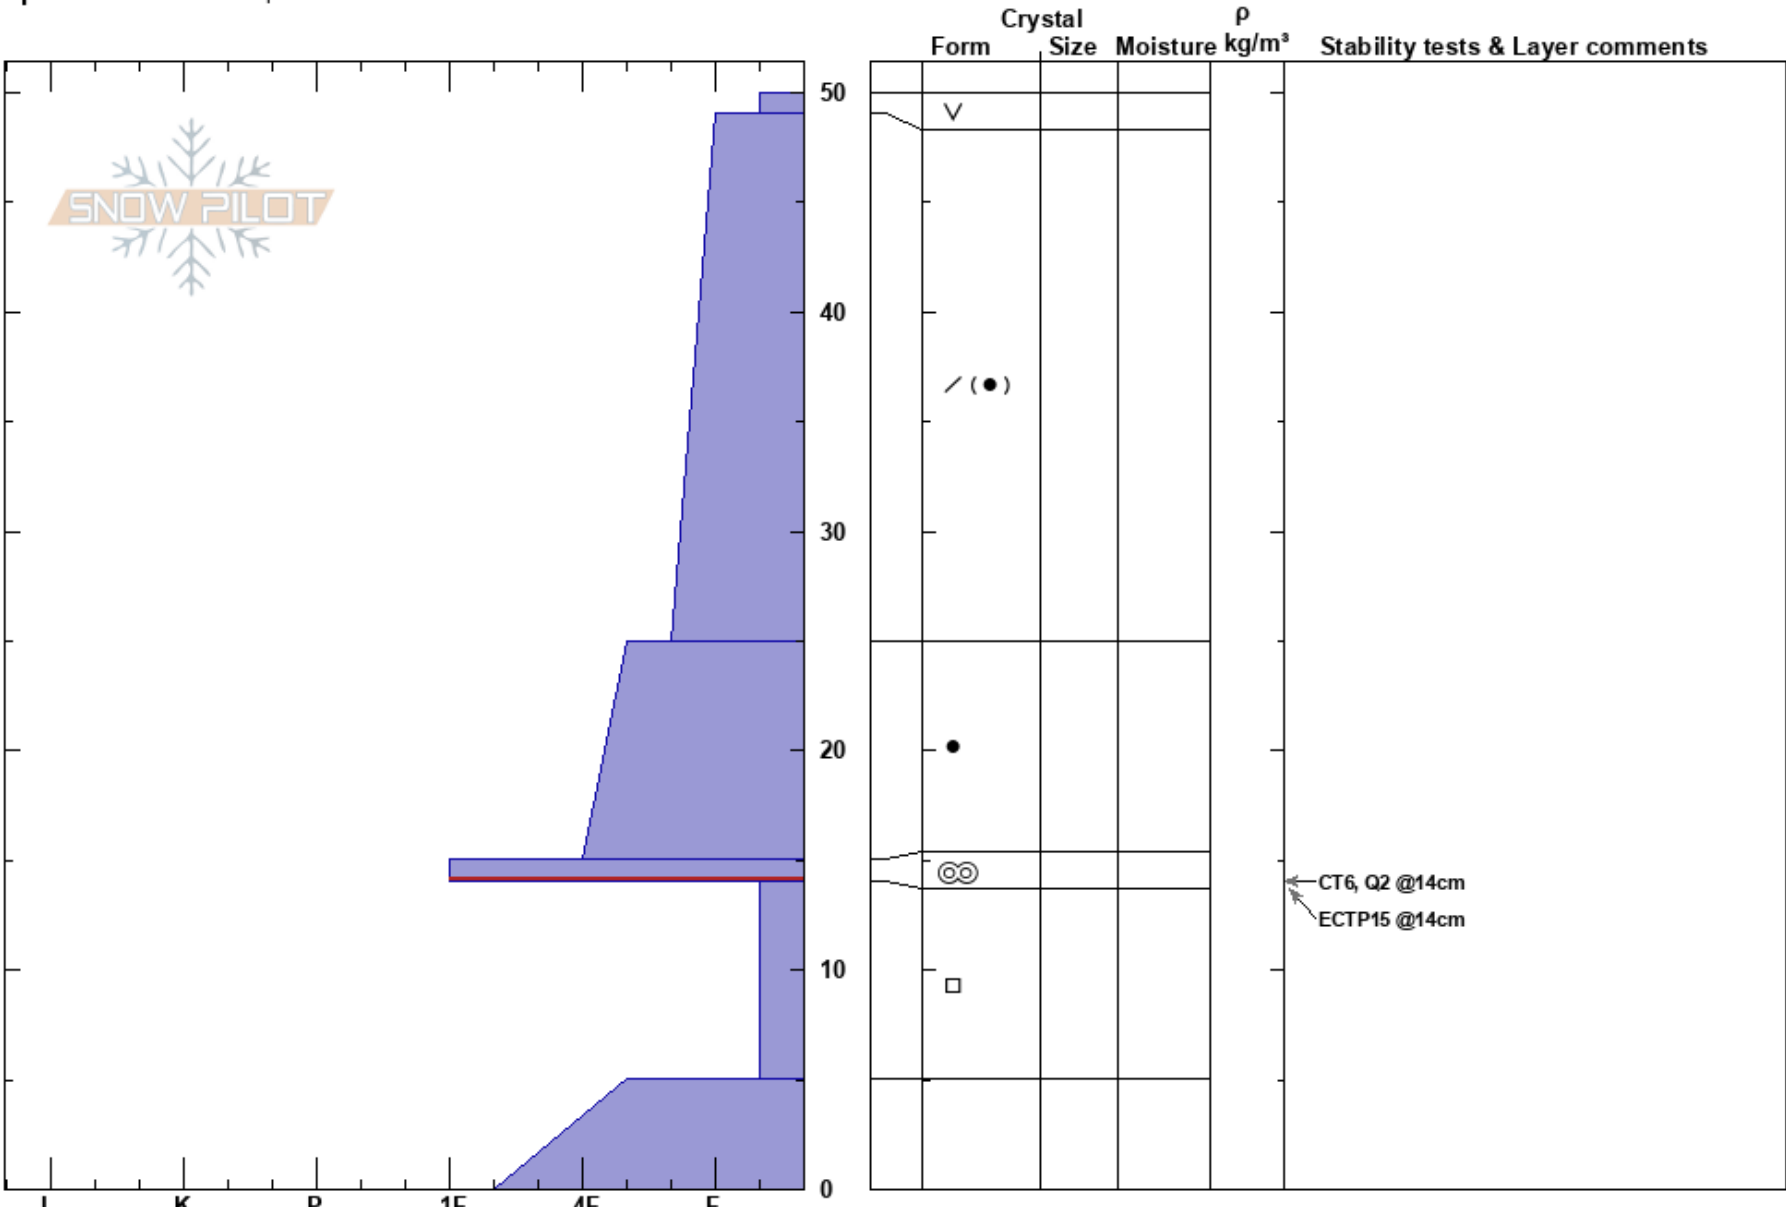

Middle Sink
 Bear River Range
 UT
 Elevation: 8125 ft
 Aspect: NE
 Specifics: We skied slope

Lance Dickey
 12/04/2019 - 2:50pm
 Co-ord: 41.91809N, -111.49542W
 Slope Angle: 20°
 Wind Loading:

Stability: HS:50
 Air Temperature: 30°F PF:30
 Sky Cover: FEW PS: 10
 Precipitation: NO
 Wind: 15-14cm: Problematic layer