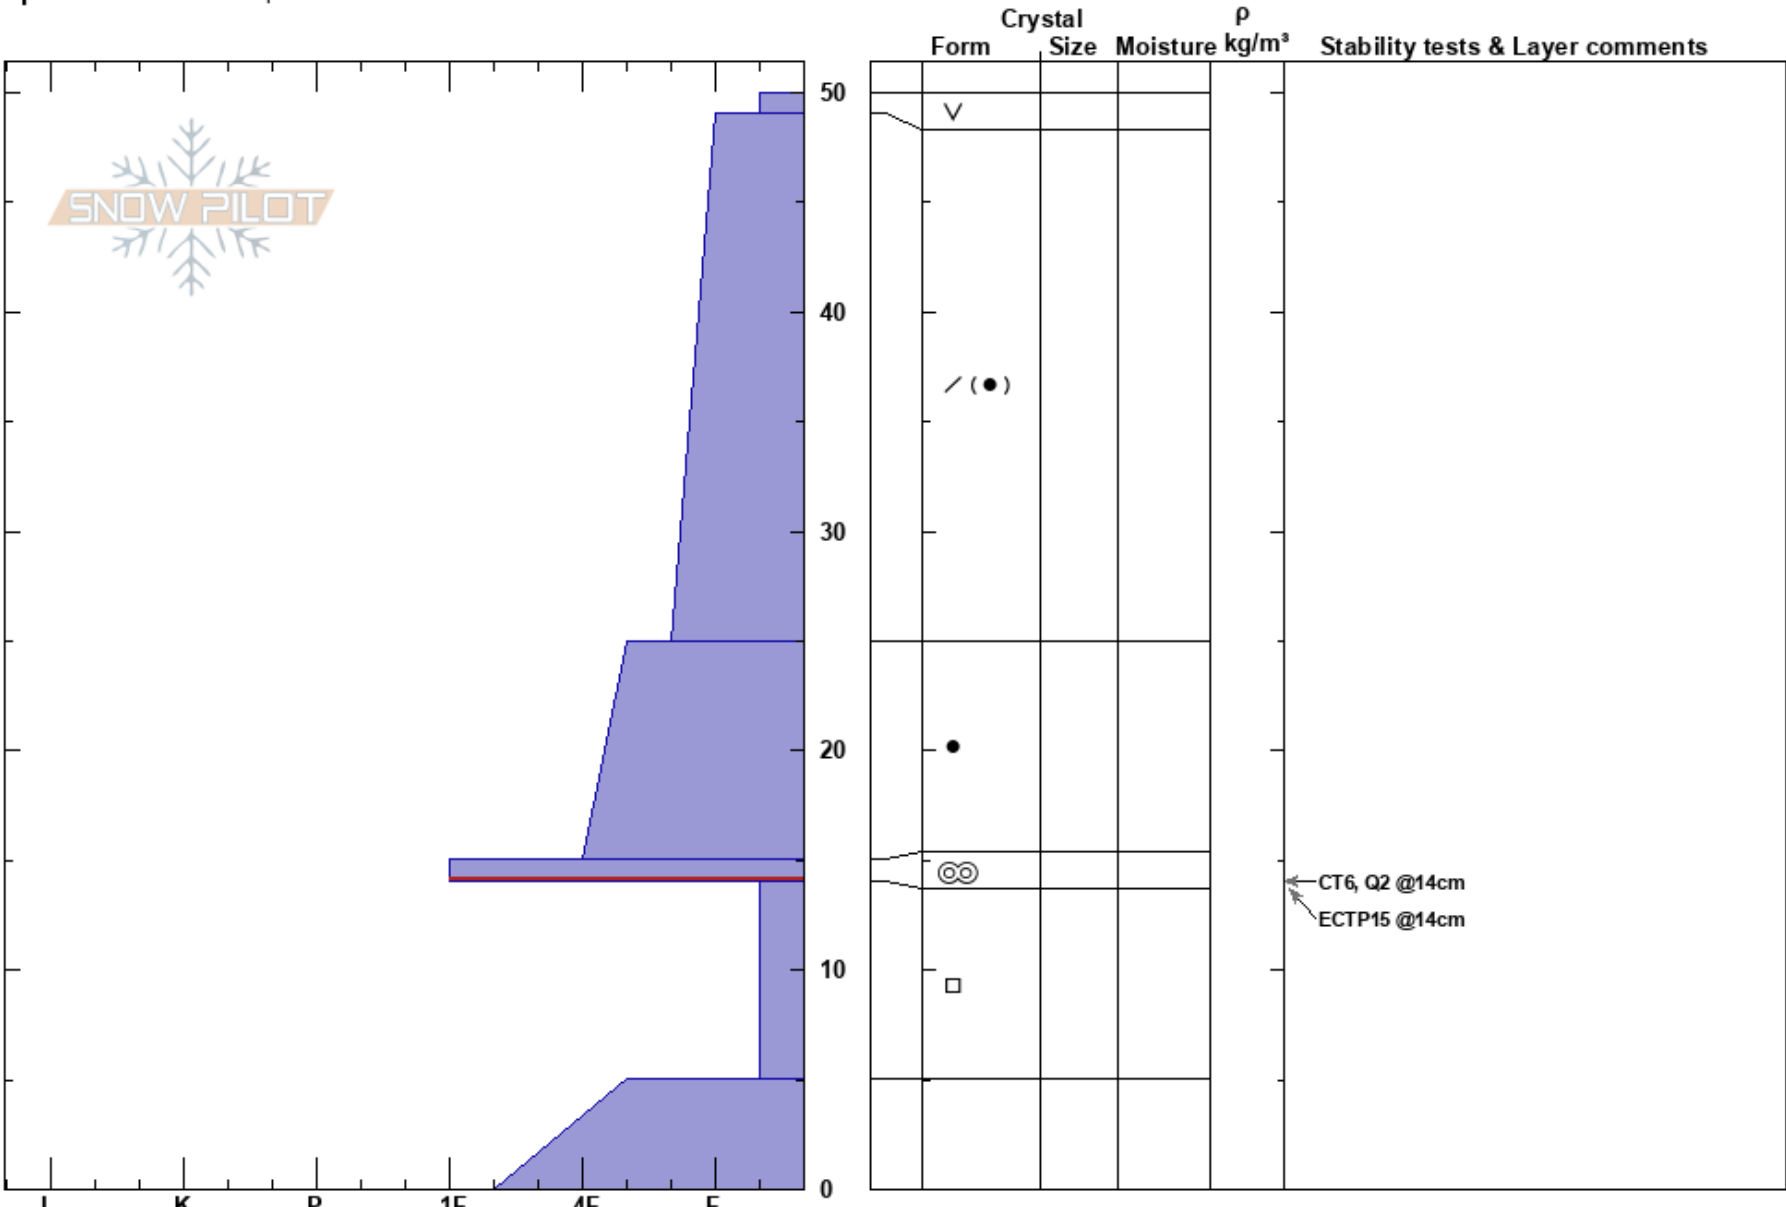

Middle Sink
 Bear River Range
 UT
 Elevation: 8125 ft
 Aspect: NE
 Specifics: We skied slope

Lance Dickey
 12/04/2019 - 2:50pm
 Co-ord: 41.91809N, -111.49542W
 Slope Angle: 20°
 Wind Loading:

Stability: **HS:50**
 Air Temperature: 30°F **PF:30** **Layer Notes:**
 Sky Cover: FEW **PS: 10** 15-14cm: Problematic layer
 Precipitation: NO
 Wind: