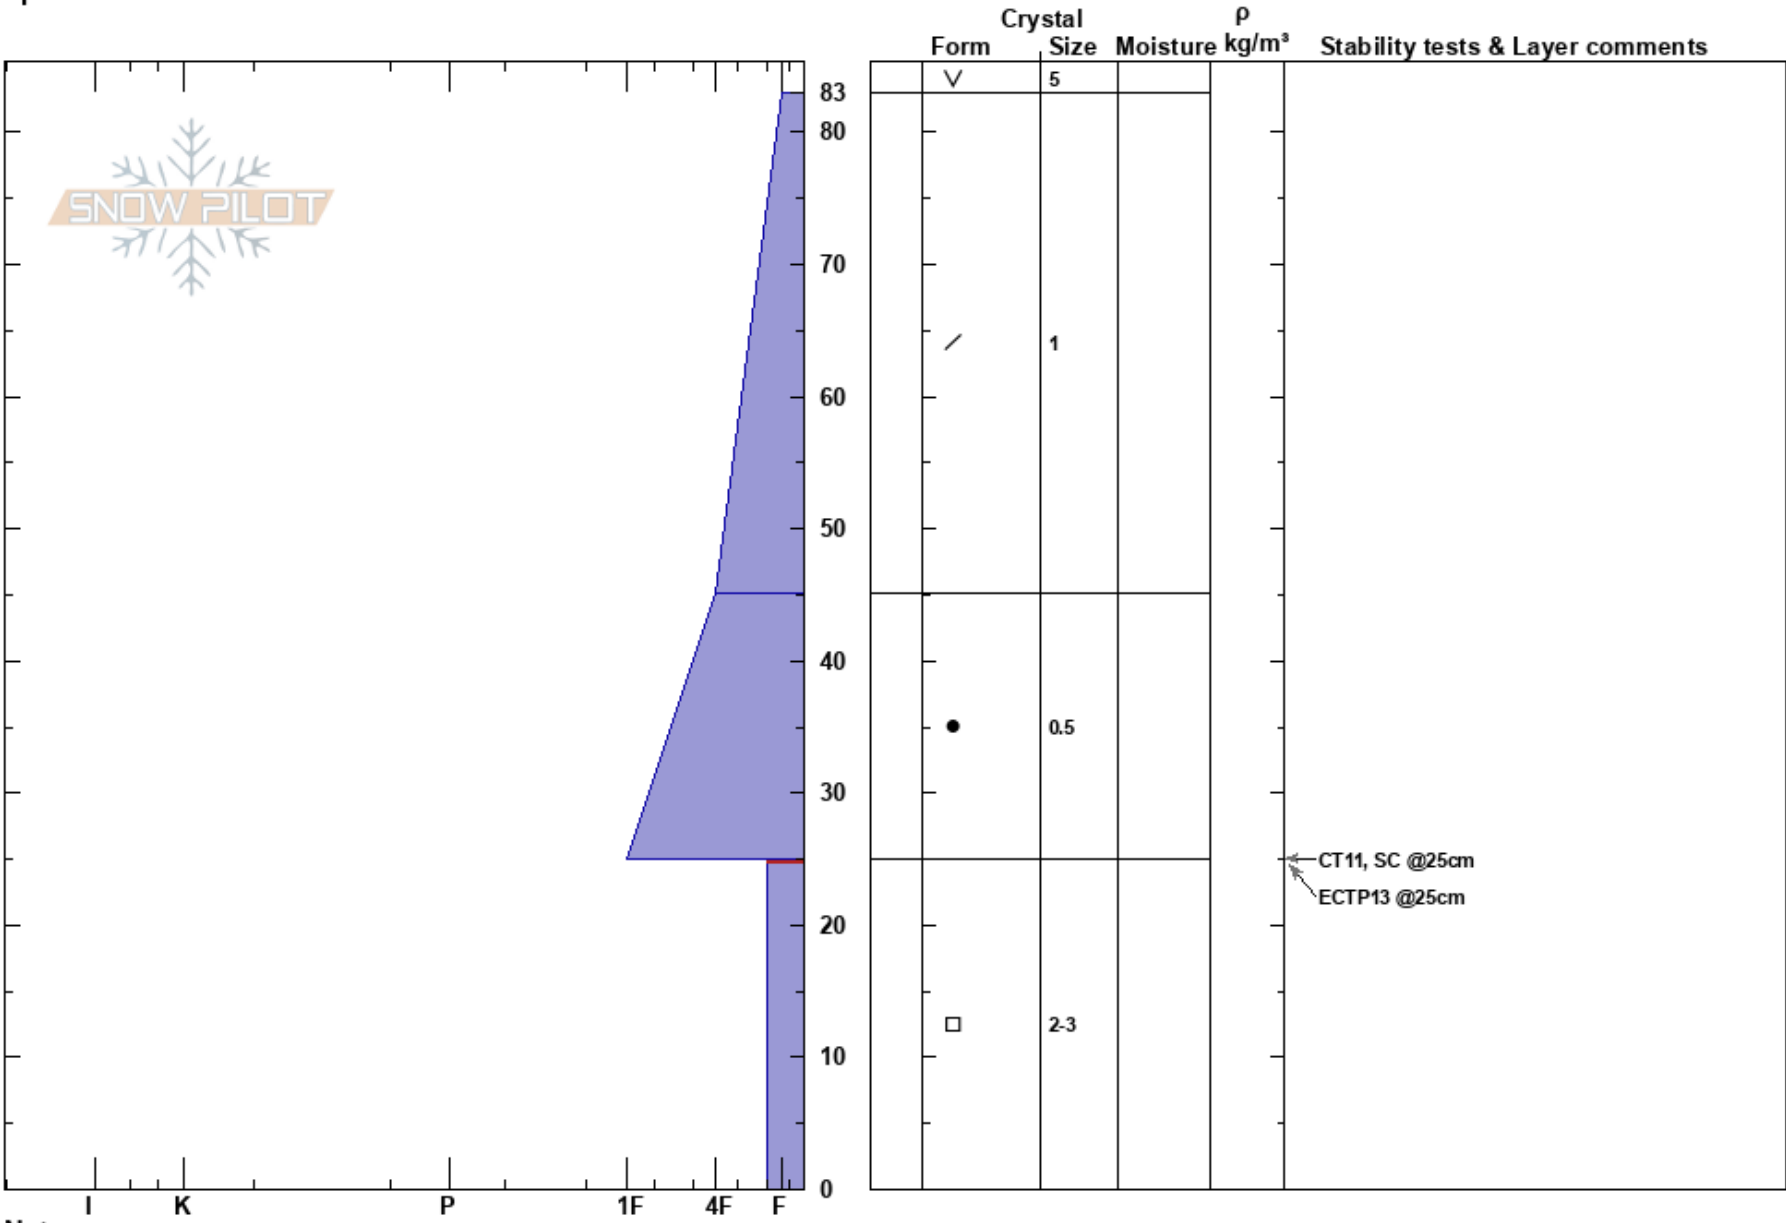

TittyMouseRidge 1204
 Teton Range
 WY
 Elevation: 8491 ft
 Aspect: NE
 Specifics:

Jeff Dobronyi
 12/04/2019 - 2:30pm
 Co-ord: 43.49082N, -110.95447W
 Slope Angle: 32°
 Wind Loading:

Stability:
 Air Temperature:
 Sky Cover: BKN
 Precipitation: NO
 Wind: W Light Breeze

HS:83
 PF:83 25-0cm: Problematic layer

Notes: