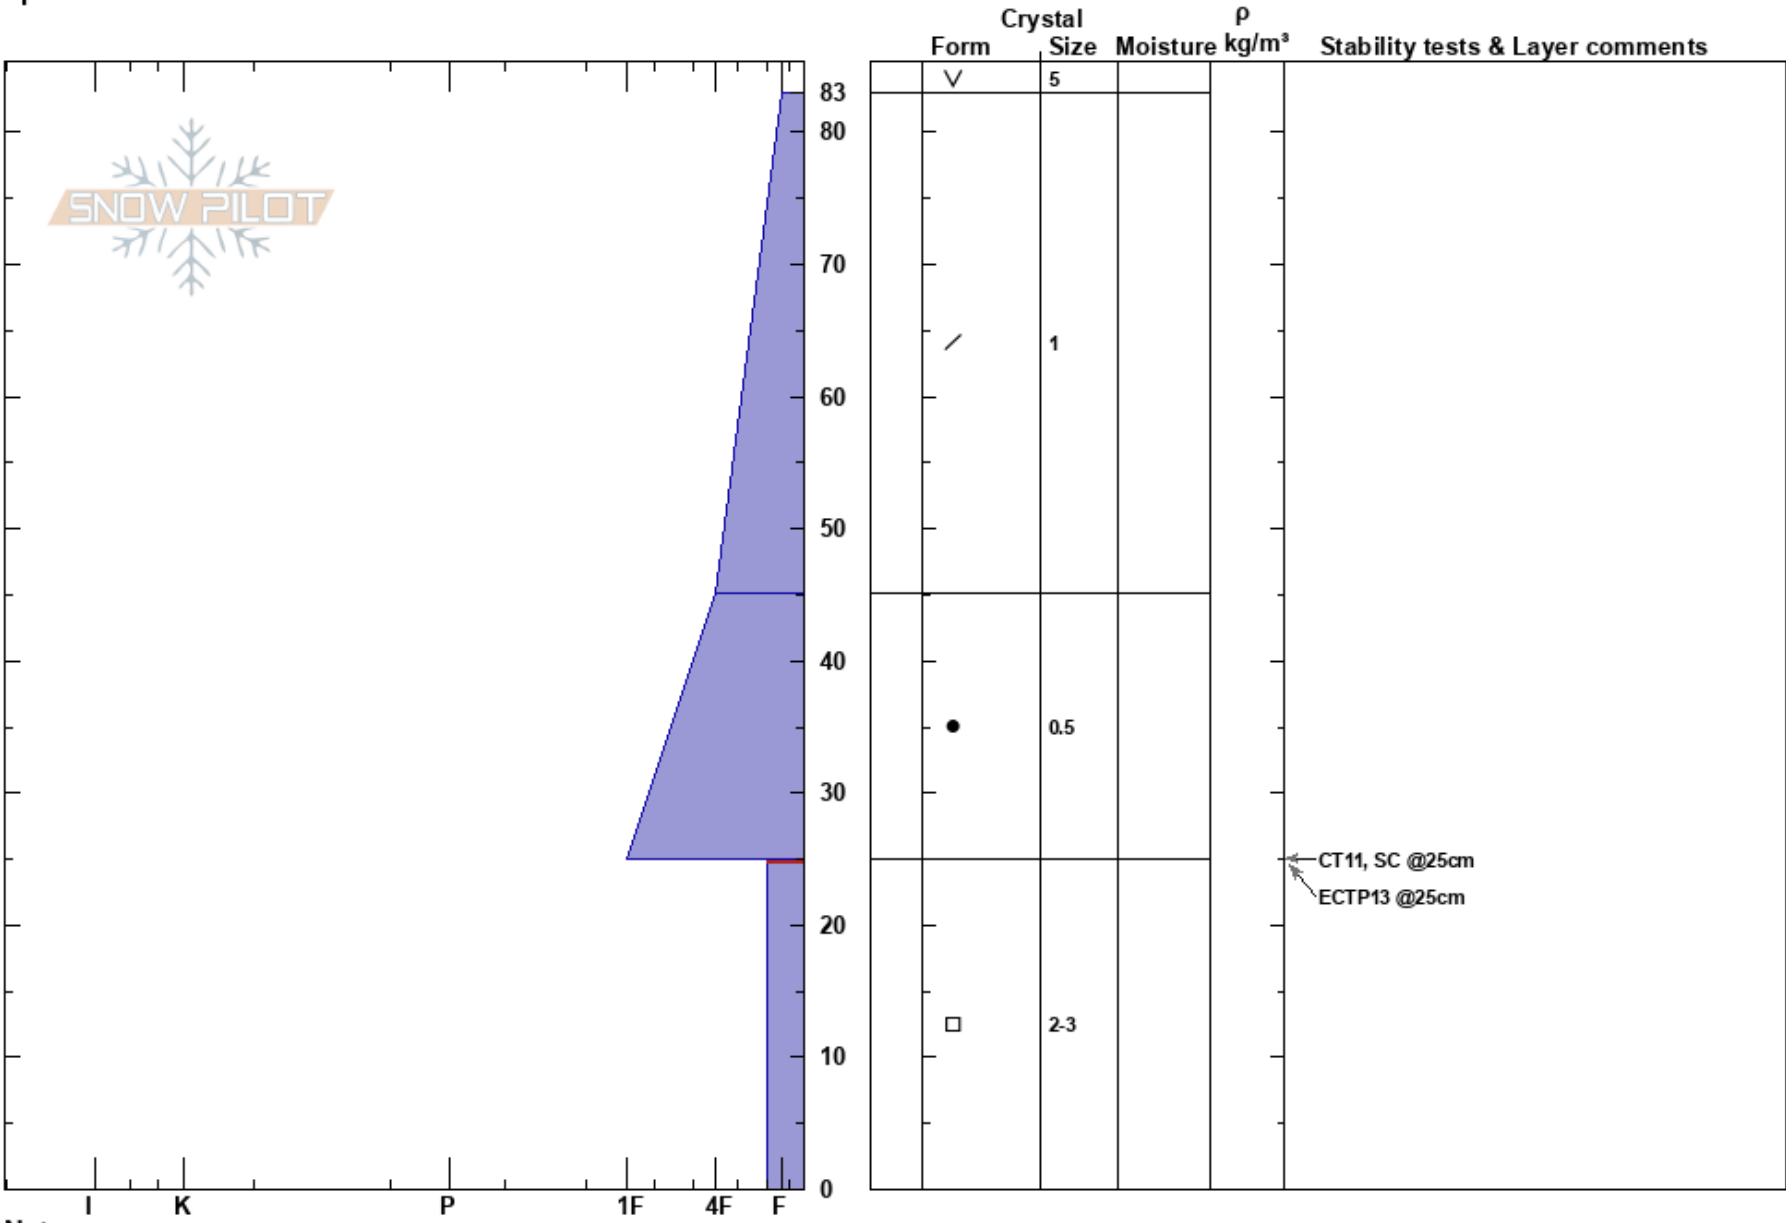

TittyMouseRidge 1204  
 Teton Range  
 WY  
 Elevation: 8491 ft  
 Aspect: NE  
 Specifics:

Jeff Dobronyi  
 12/04/2019 - 2:30pm  
 Co-ord: 43.49082N, -110.95447W  
 Slope Angle: 32°  
 Wind Loading:

Stability:  
 Air Temperature:  
 Sky Cover: BKN  
 Precipitation: NO  
 Wind: W Light Breeze

HS:83  
 PF:83 25-0cm: Problematic layer

Notes: