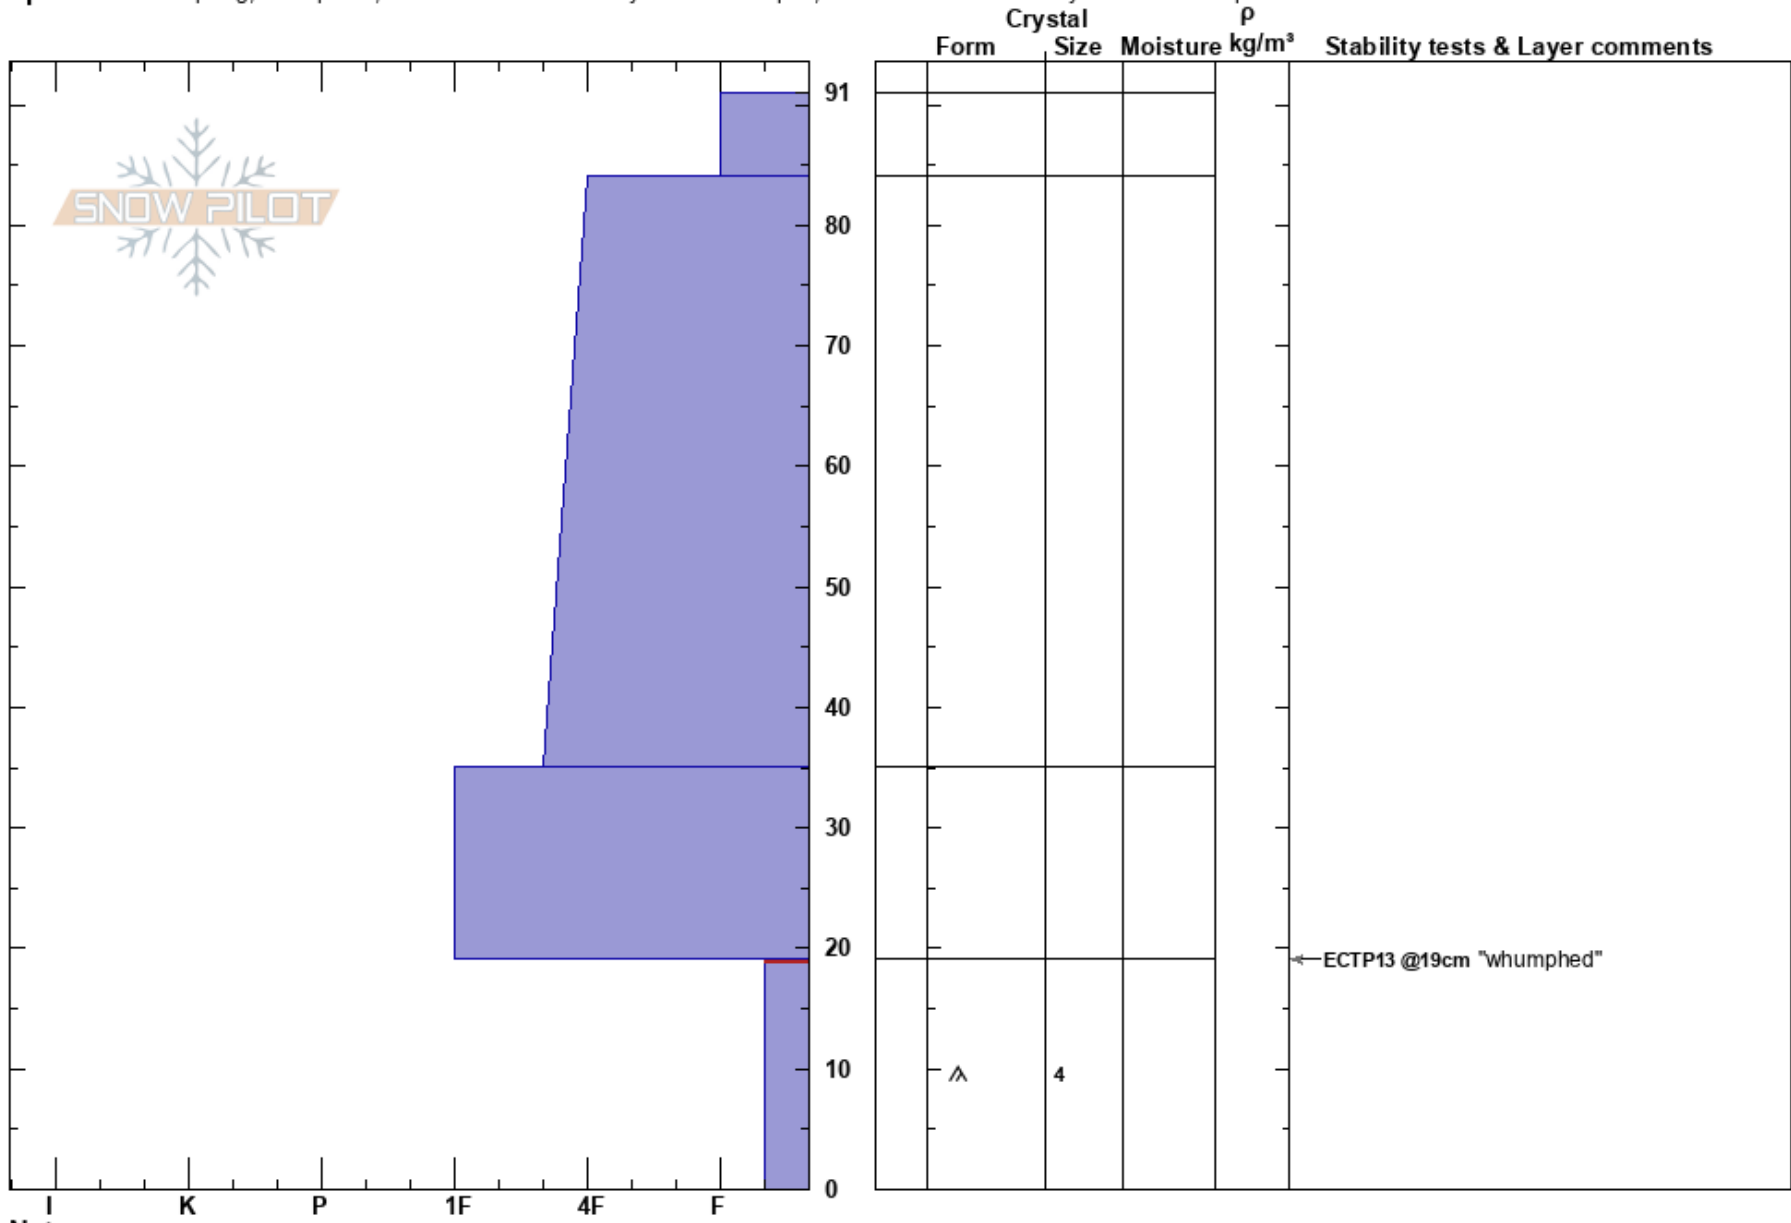

Sunlight Basin
 Madison Range-S
 MT
 Elevation: 9343 ft
 Aspect: N

Doug Chabot-Admin
 12/03/2019 - 11:10am
 Co-ord: 44.97067N, -111.30790W
 Slope Angle: 25°
 Wind Loading: previous

Stability: Poor
 Air Temperature: HS:91
 Sky Cover: CLR
 Precipitation: NO
 Wind: Layer Notes:
 19-0cm: Problematic layer

Specifics: Collapsing, widespread; Recent avalanche activity on similar slopes; Recent avalanche activity on different slopes

Notes: We collapsed the slope as we approached the pit site on foot.