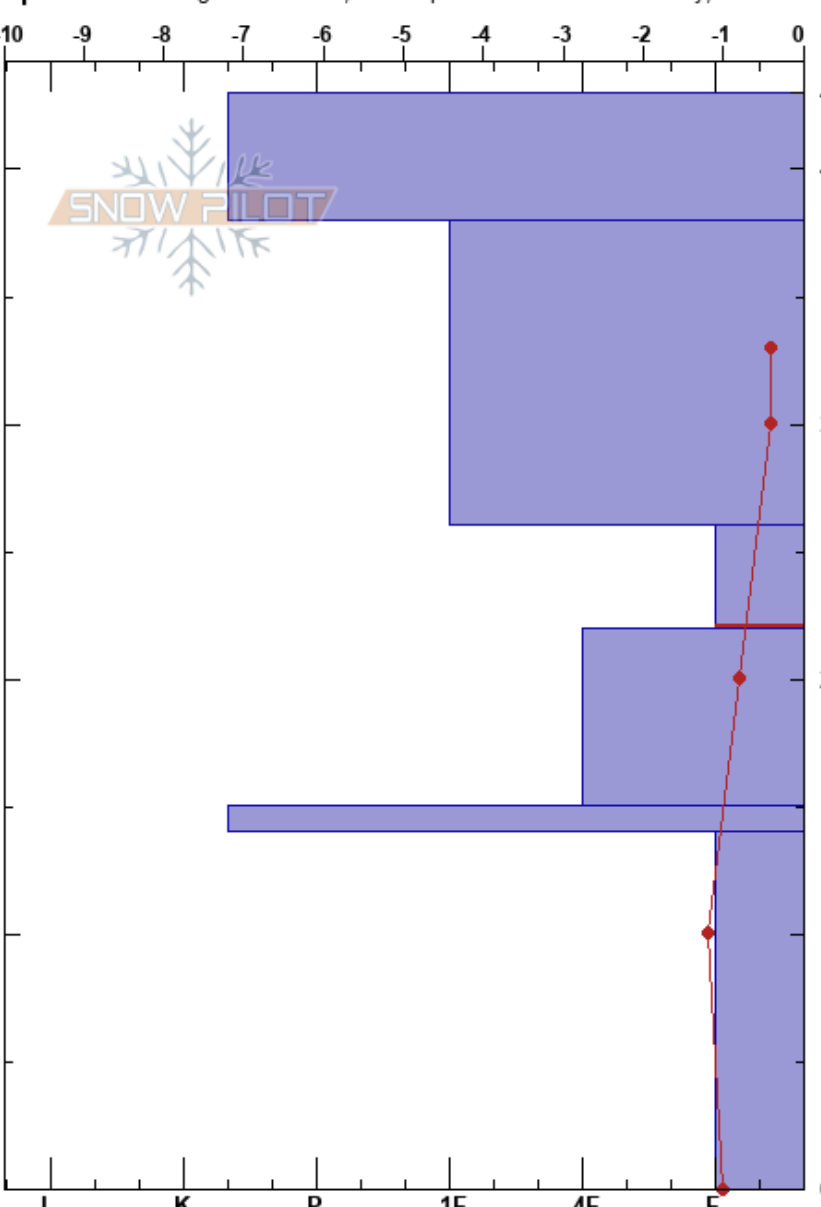

Kellostapuli Tuomo Poukkanen  
 04/12/2019 - 17:00  
 Finland Co-ord: 67.58989N, 24.24211E  
 Elevation: 411 m Slope Angle: 23°  
 Aspect: N Wind Loading: no  
 Specifics: Pit dug in a Ski Area; Pit is representative of backcountry; We skied slope

Stability: Good HS:43 Layer Notes:  
 Air Temperature: 1.9°C PF:43 26-22cm:Problematic layer  
 Sky Cover:  
 Precipitation: NO  
 Wind: NW Light Breeze

Form	Crystal		$\rho$ kg/m <sup>3</sup>	Stability tests & Layer comments
	Size	Moisture		
=				
⊙⊙				
⊠	1	M-W		
□	1-2	M		←CT12, SC @22cm
□	2			
⊙⊙				←CT21, SC @14cm jääkorpun alta
□	3-4	M		
				←ECTX

Notes: Maa kanervikkoo. Lumen kantavuus ja syvyys vaihtelee alueella suuresti.