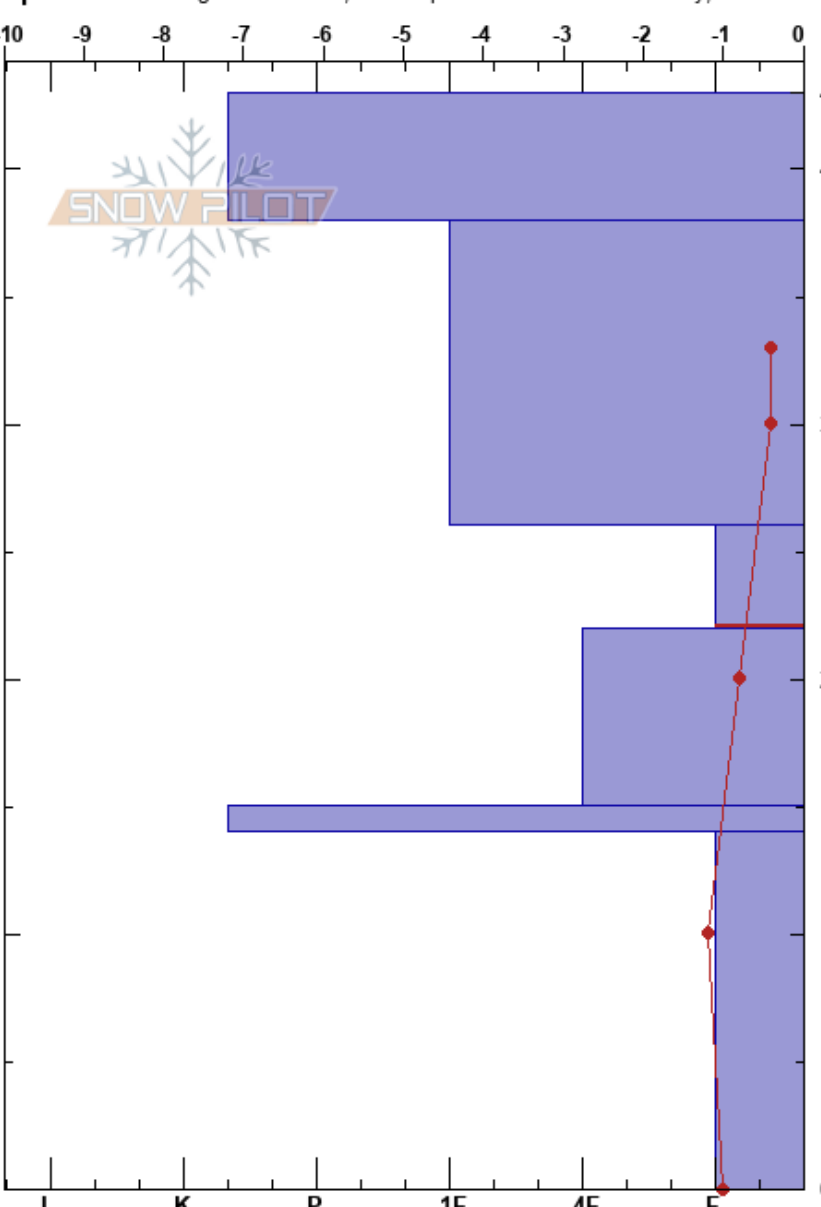

Kellostapuli Tuomo Poukkanen
 04/12/2019 - 17:00
 Finland Co-ord: 67.58989N, 24.24211E
 Elevation: 411 m Slope Angle: 23°
 Aspect: N Wind Loading: no
 Specifics: Pit dug in a Ski Area; Pit is representative of backcountry; We skied slope

Stability: Good HS:43 Layer Notes:
 Air Temperature: 1.9°C PF:43 26-22cm:Problematic layer
 Sky Cover:
 Precipitation: NO
 Wind: NW Light Breeze

Form	Crystal Size	Moisture	ρ kg/m ³	Stability tests & Layer comments
=				
⊙⊙				
⊠	1	M-W		
□	1-2	M		←CT12, SC @22cm
□	2			
⊙⊙				←CT21, SC @14cm jääkorpun alta
□	3-4	M		
				←ECTX

Notes: Maa kanervikkoo. Lumen kantavuus ja syvyys vaihtelee alueella suuresti.