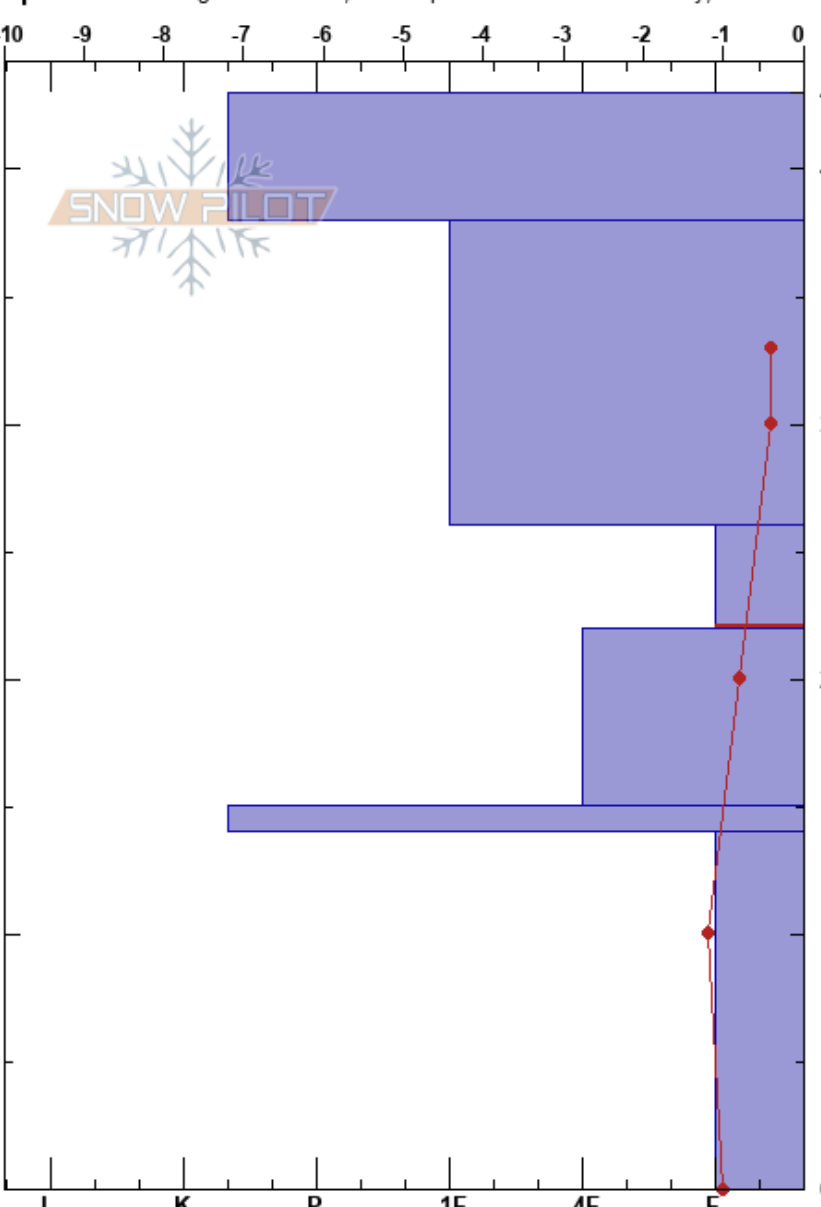

Kellostapuli Tuomo Poukkanen
 04/12/2019 - 17:00
 Finland Co-ord: 67.58989N, 24.24211E
 Elevation: 411 m Slope Angle: 23°
 Aspect: N Wind Loading: no
 Specifics: Pit dug in a Ski Area; Pit is representative of backcountry; We skied slope

Stability: Good HS:43 Layer Notes:
 Air Temperature: 1.9°C PF:43 26-22cm:Problematic layer
 Sky Cover:
 Precipitation: NO
 Wind: NW Light Breeze

Form	Crystal		ρ kg/m ³	Stability tests & Layer comments
	Size	Moisture		
=				
⊙⊙				
⊠	1	M-W		
□	1-2	M		←CT12, SC @22cm
□	2			
⊙⊙				←CT21, SC @14cm jääkorpun alta
□	3-4	M		
				←ECTX

Notes: Maa kanervikkoo. Lumen kantavuus ja syvyys vaihtelee alueella suuresti.