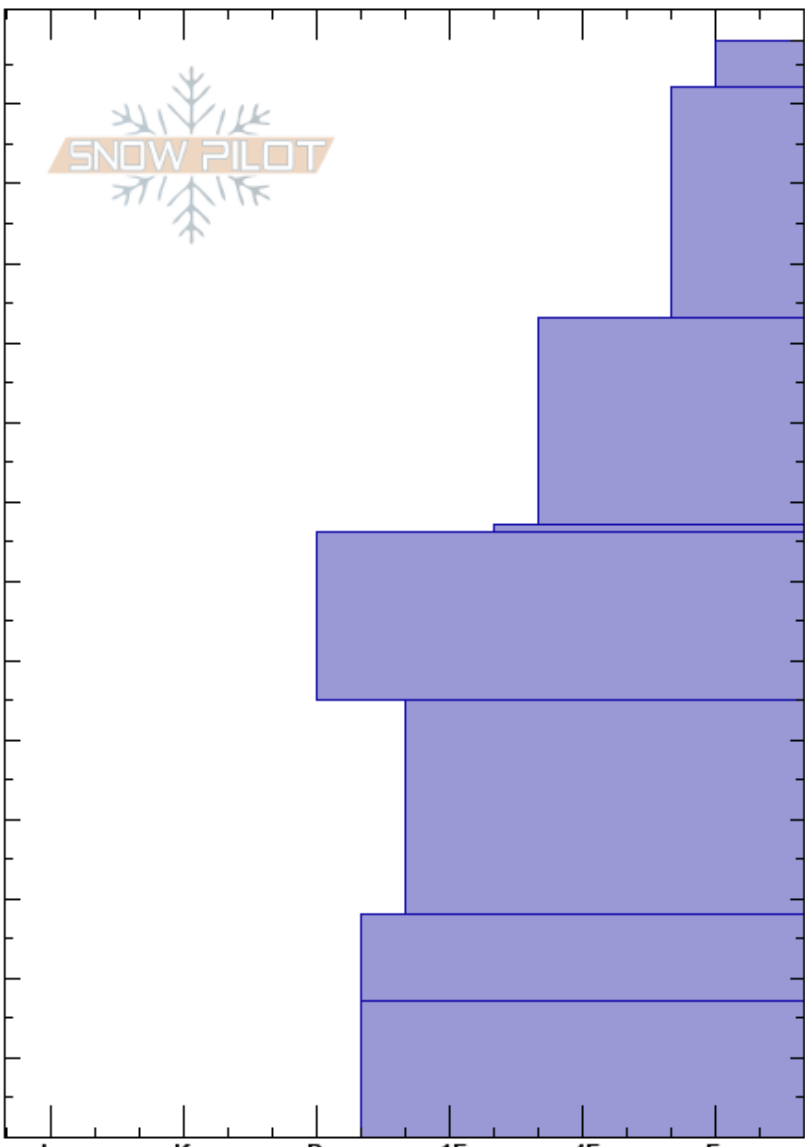

Webster Flat  
 Southwest Utah  
 UT  
 Elevation: 9582 ft  
 Aspect: NW  
 Specifics:

Steffan Gregory  
 12/02/2019 - 9:27am  
 Co-ord: 12S 332450W 4160995N  
 Slope Angle: 15°  
 Wind Loading: yes

Stability:  
 Air Temperature: 2.2°C  
 Sky Cover: CLR  
 Precipitation: NO  
 Wind: SW Light Breeze

HS:138  
 PF:17  
 Layer Notes:

Height (m)	Crystal		$\rho$ kg/m <sup>3</sup>	Stability tests & Layer comments
	Form	Size		
138	○	0.5		
130				
120	⊗	0.5		
110				
100				
90	•	0.5		
80	⊗	2.5		
70				
60	•	0.3		
50				
40	•	0.3		
30				
20	⊗	0.5		
10	⊗	0.5		
0				

Notes: 1mm Surface Hoar was observed on the surface on the skin in. It was heavily effected by the warming later in the day and would be of most concern on N aspects.