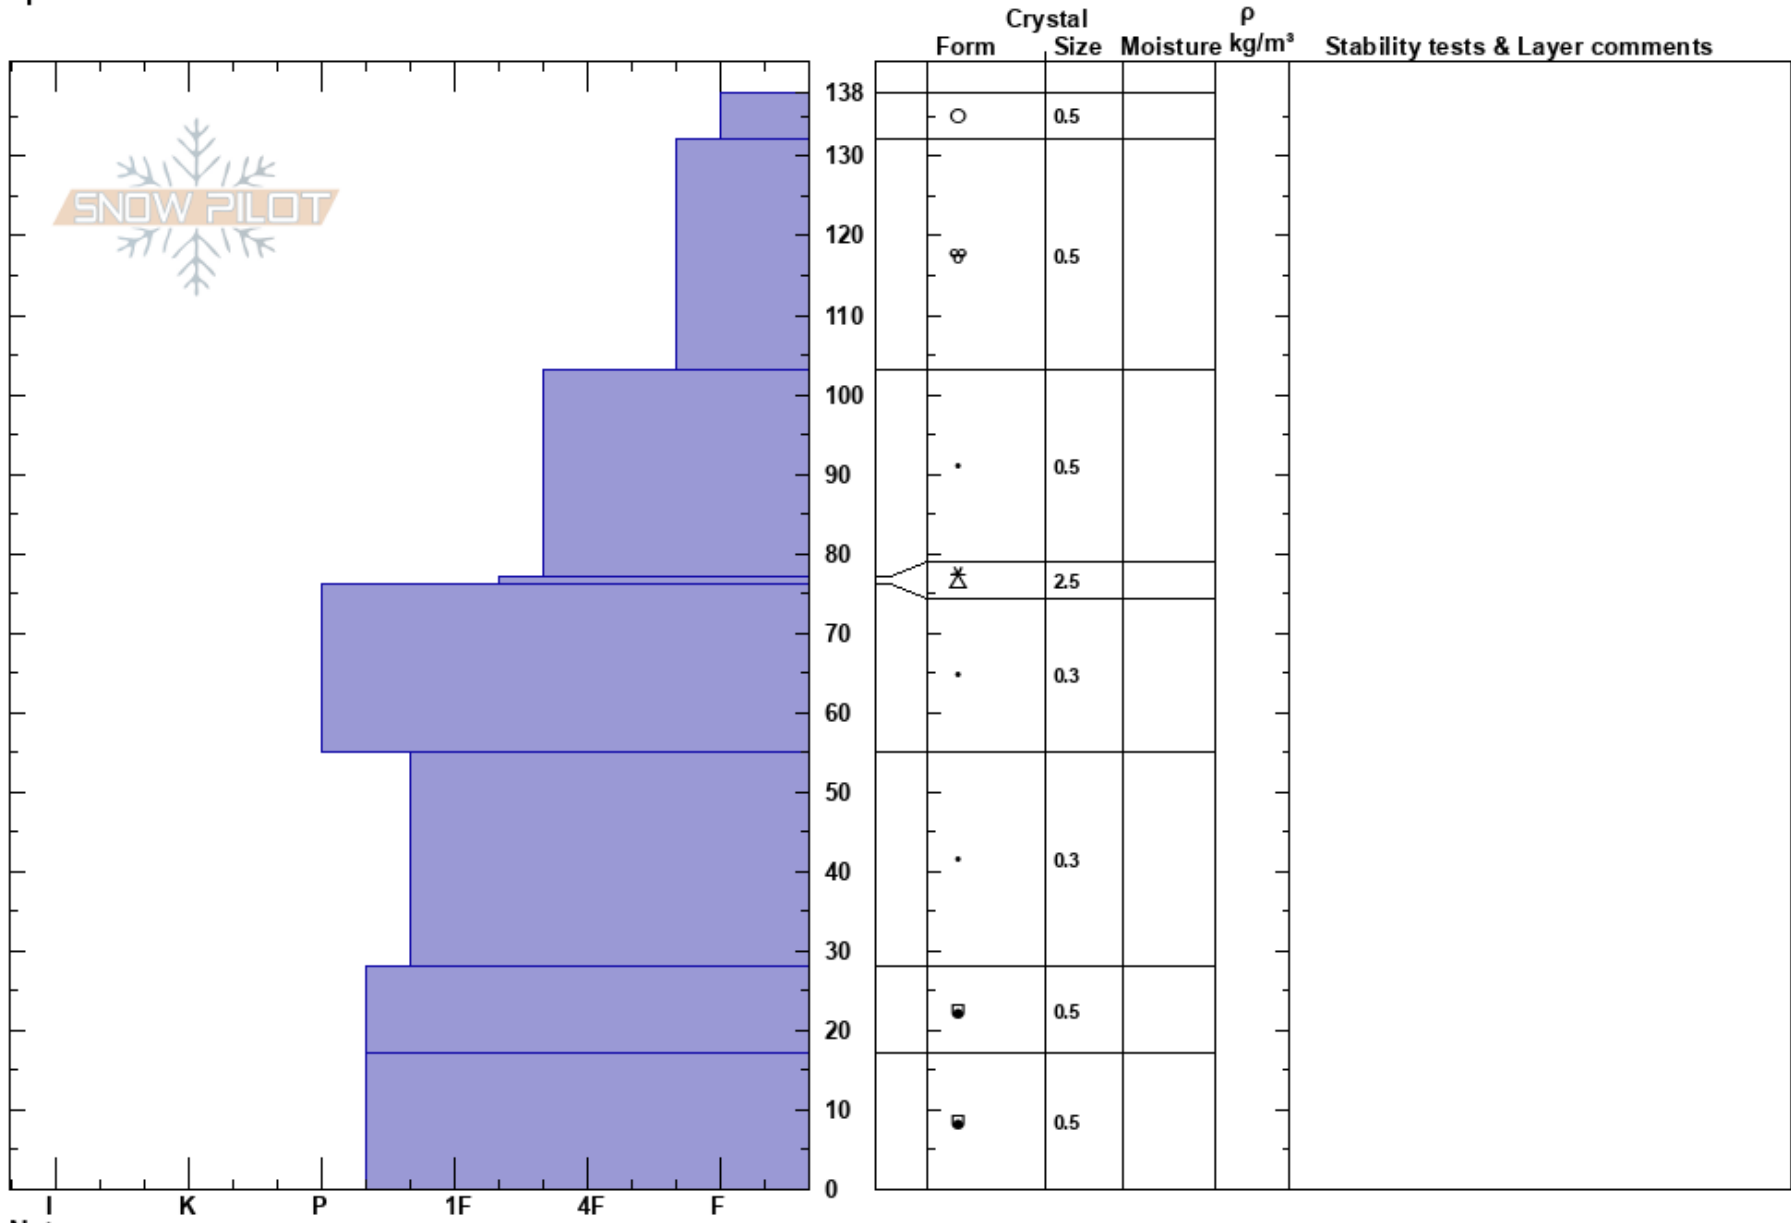

Webster Flat
 Southwest Utah
 UT
 Elevation: 9582 ft
 Aspect: NW
 Specifics:

Steffan Gregory
 12/02/2019 - 9:27am
 Co-ord: 12S 332450W 4160995N
 Slope Angle: 15°
 Wind Loading: yes

Stability:
 Air Temperature: 2.2°C
 Sky Cover: CLR
 Precipitation: NO
 Wind: SW Light Breeze

HS:138
 PF:17
 Layer Notes:

Notes: 1mm Surface Hoar was observed on the surface on the skin in. It was heavily effected by the warming later in the day and would be of most concern on N aspects.