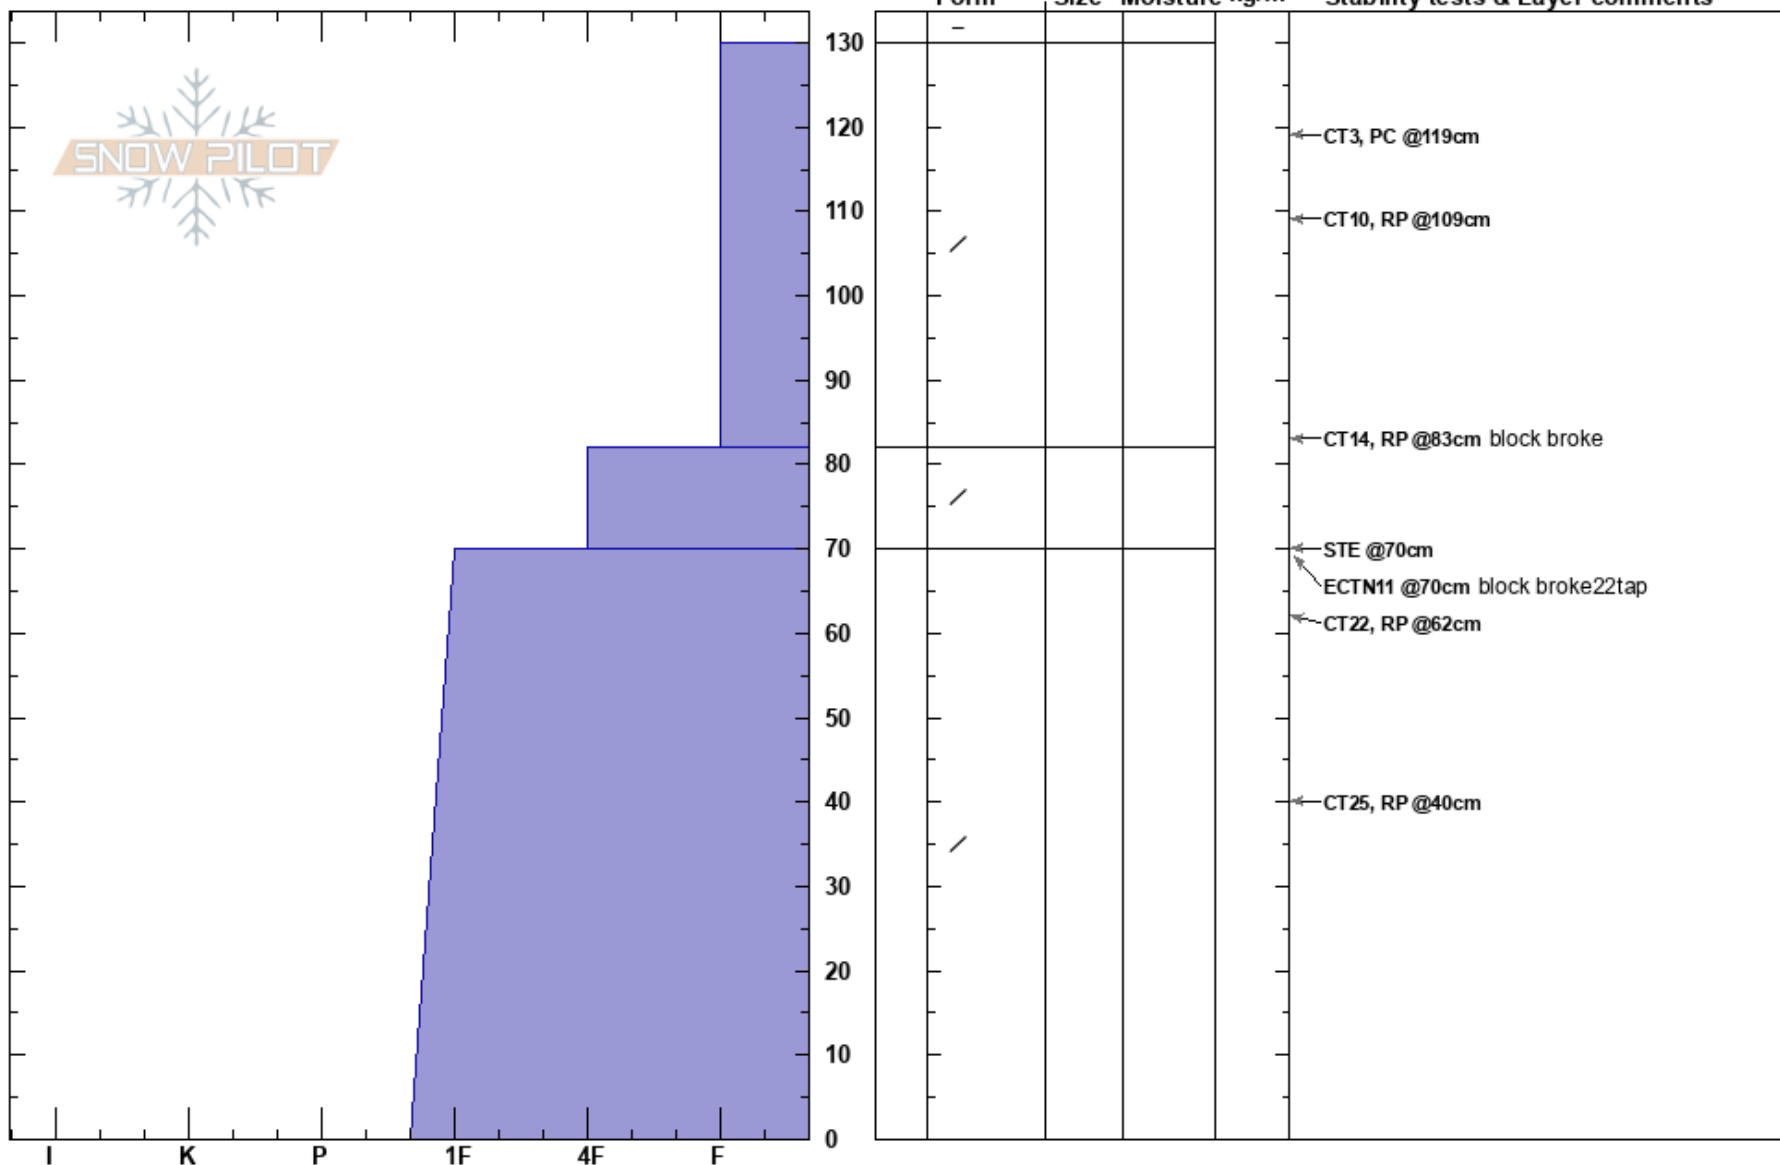

Red Peak Trailhead
 Carson Range
 CA
 Elevation: 8621 ft
 Aspect: 110°
 Specifics:

Sarah Newsome
 12/03/2019 - 2:00am
 Co-ord: 38.69706N, -119.99305W
 Slope Angle: 23°
 Wind Loading:

Stability: **HS:130**
 Air Temperature: **PF:55** 82-70cm:Problematic layer
 Sky Cover: BKN
 Precipitation: NO
 Wind: Calm

Notes: CLR skies in AM shifting to BKN in PM temperatures dropping below freezing around 3pm