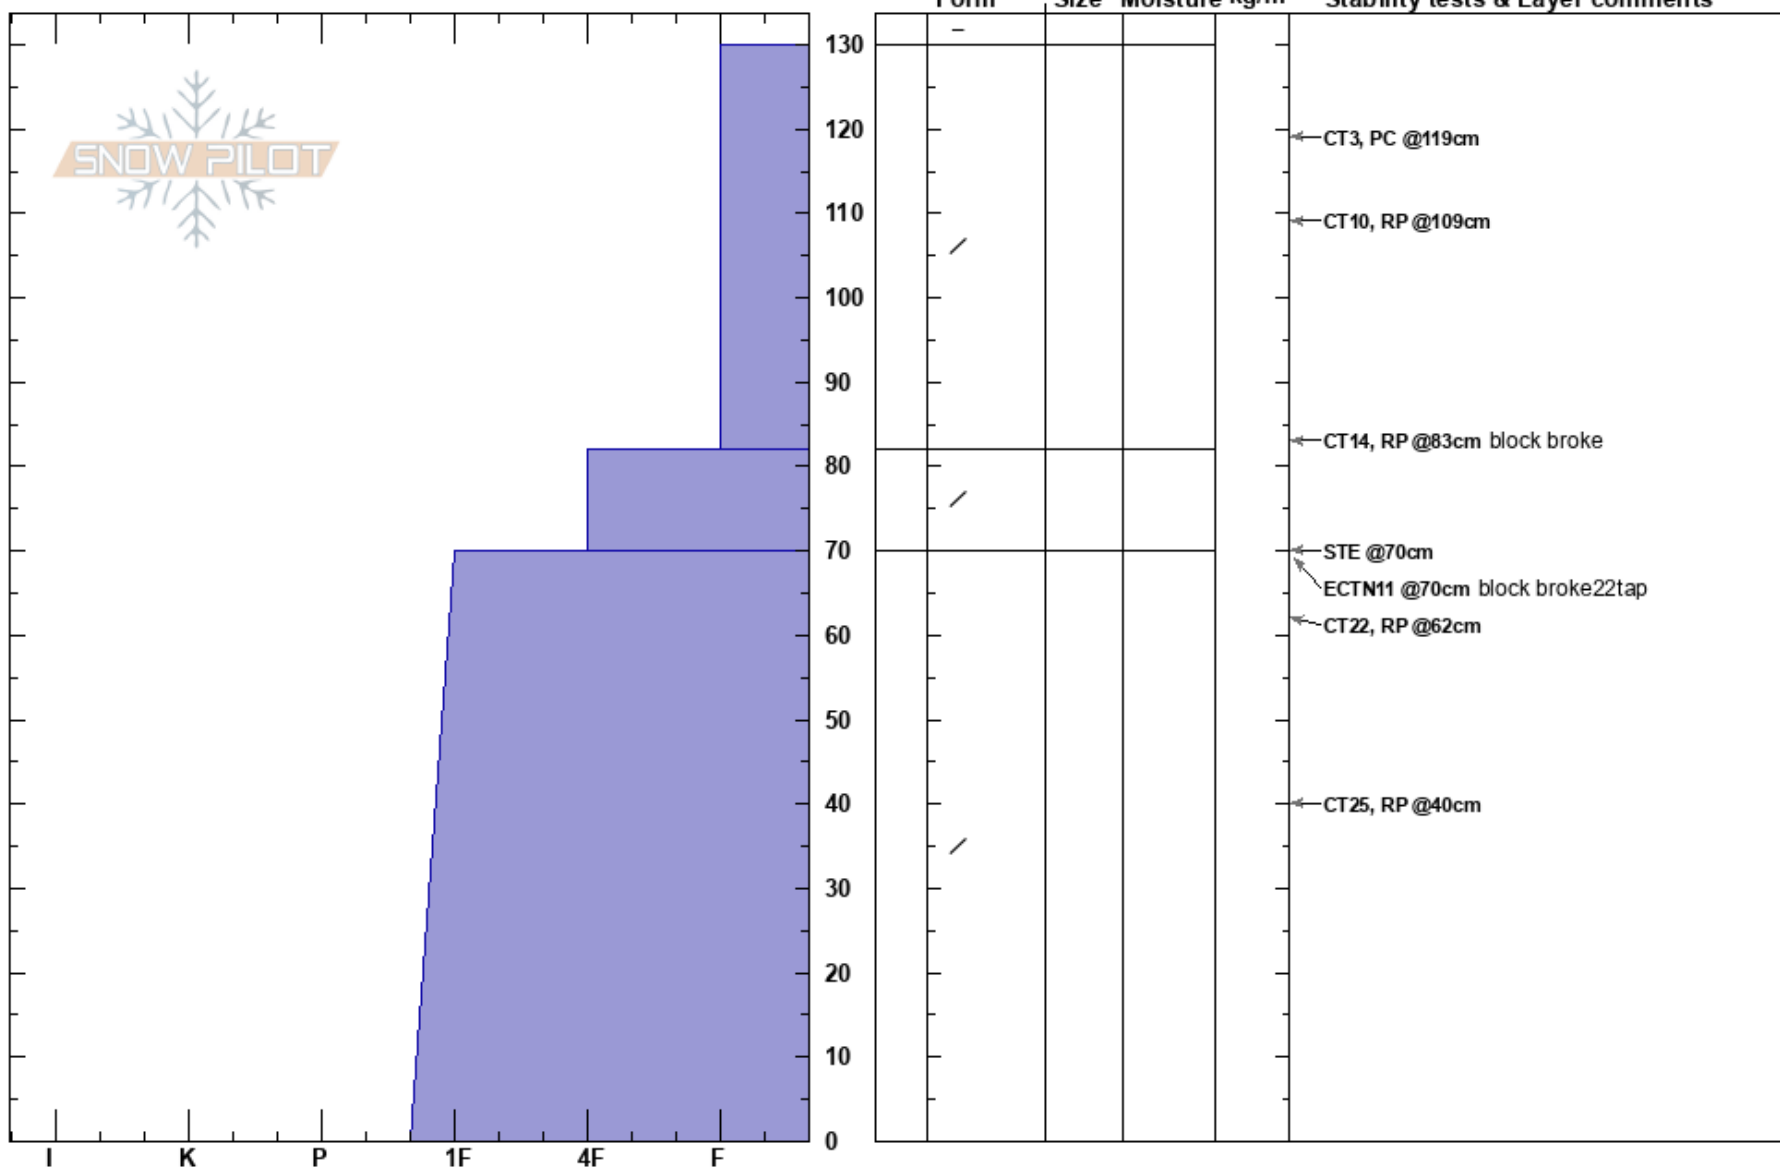

Red Peak Trailhead
 Carson Range
 CA
 Elevation: 8621 ft
 Aspect: 110°
 Specifics:

Sarah Newsome
 12/03/2019 - 2:00am
 Co-ord: 38.69706N, -119.99305W
 Slope Angle: 23°
 Wind Loading:

Stability: **HS:130**
 Air Temperature: **PF:55** 82-70cm:Problematic layer
 Sky Cover: BKN
 Precipitation: NO
 Wind: Calm

Notes: CLR skies in AM shifting to BKN in PM temperatures dropping below freezing around 3pm