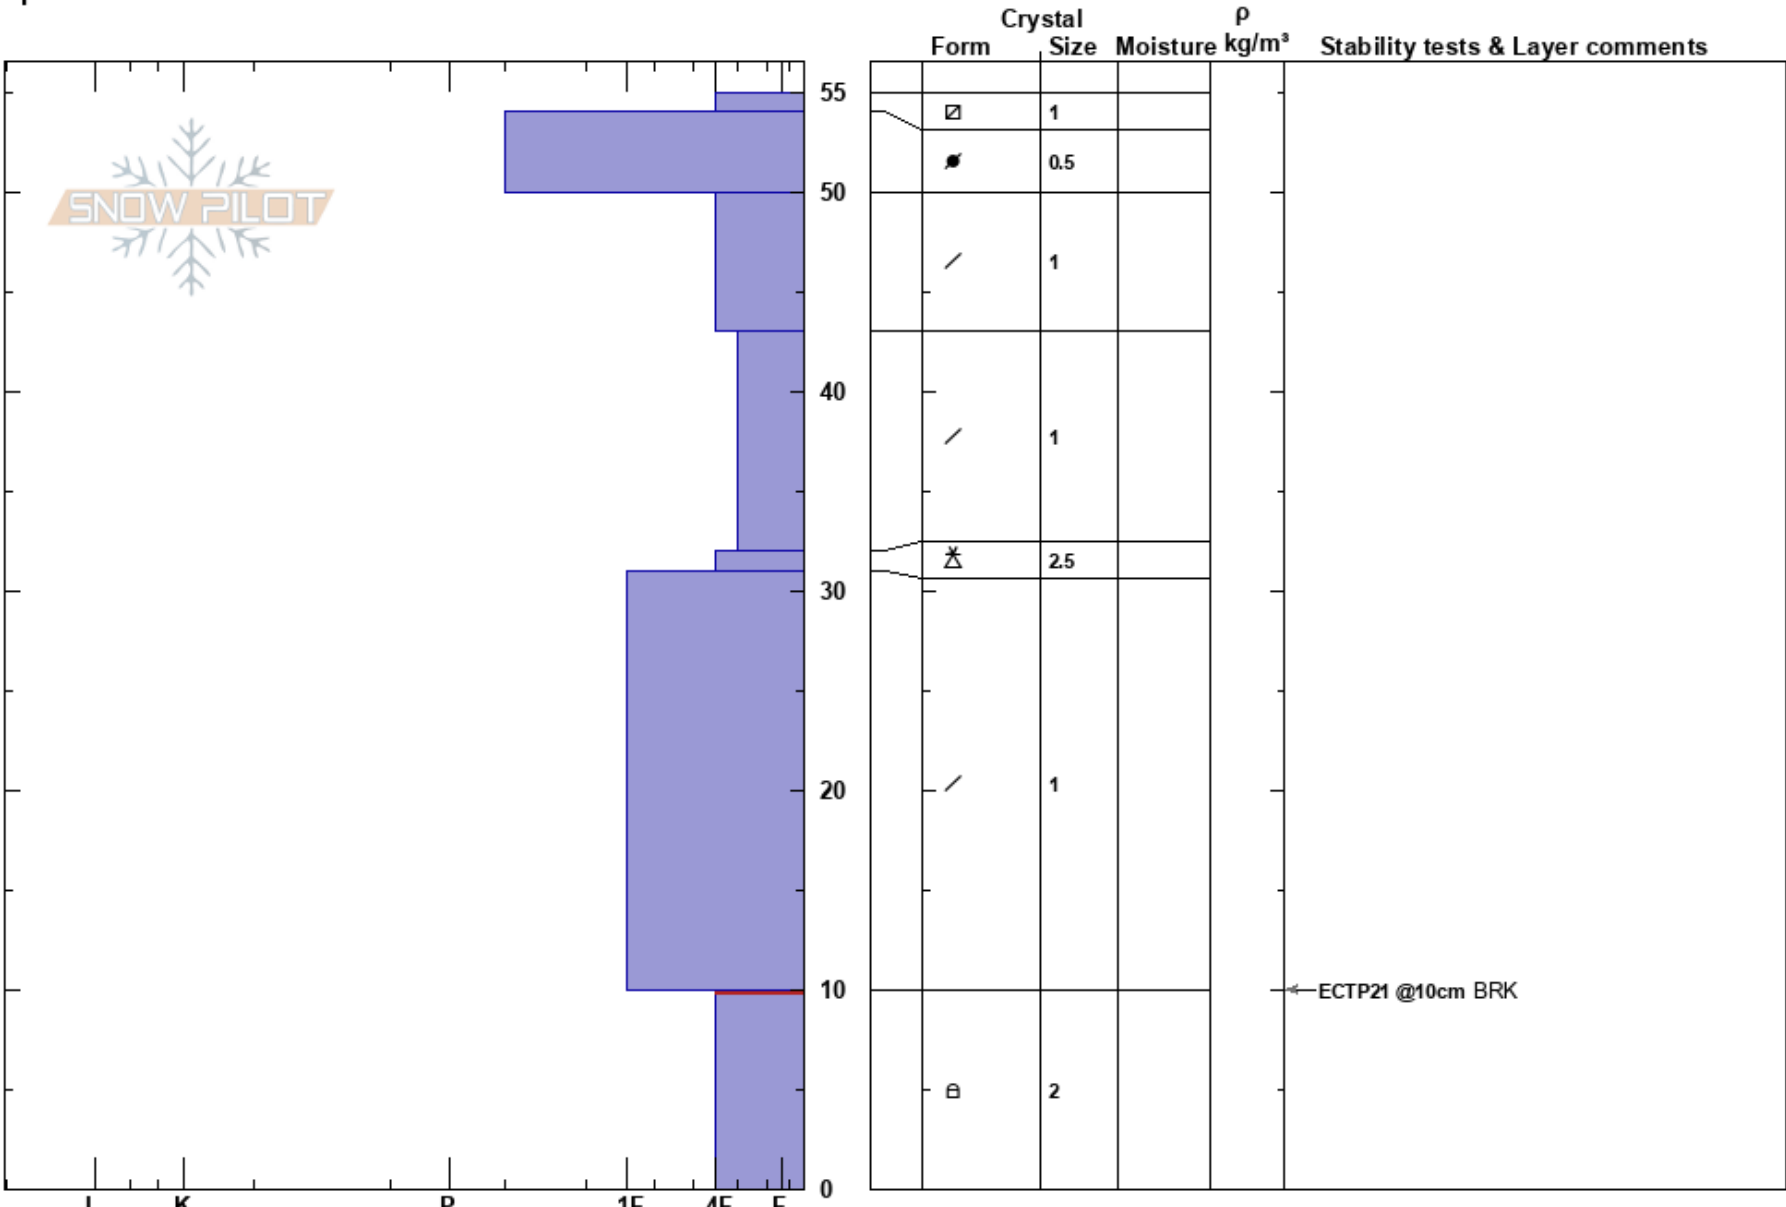

Parrot Pk ChrisBilbrey  
 San Juan Range  
 CO  
 Elevation: 11504 ft  
 Aspect: E  
 Specifics:

Bill Nalli  
 12/03/2019 - 12:00pm  
 Co-ord: 37.37188N, -108.10188W  
 Slope Angle: 32°  
 Wind Loading: no

Stability:  
 Air Temperature: 1°C  
 Sky Cover: FEW  
 Precipitation: NO  
 Wind: NW Calm

HS:55  
 PF:55  
 PS:20  
 10-0cm: Problematic layer

**Notes:** Structure and stability tests indicate fair stability and confirm the pattern that east aspects near and above treeline have weak snow near the ground. This location however does not have depth hoar. They are just advanced facets and they are showing signs of rounding. 10cm of 1-2 mm rounding facets is encouraging for future stability.