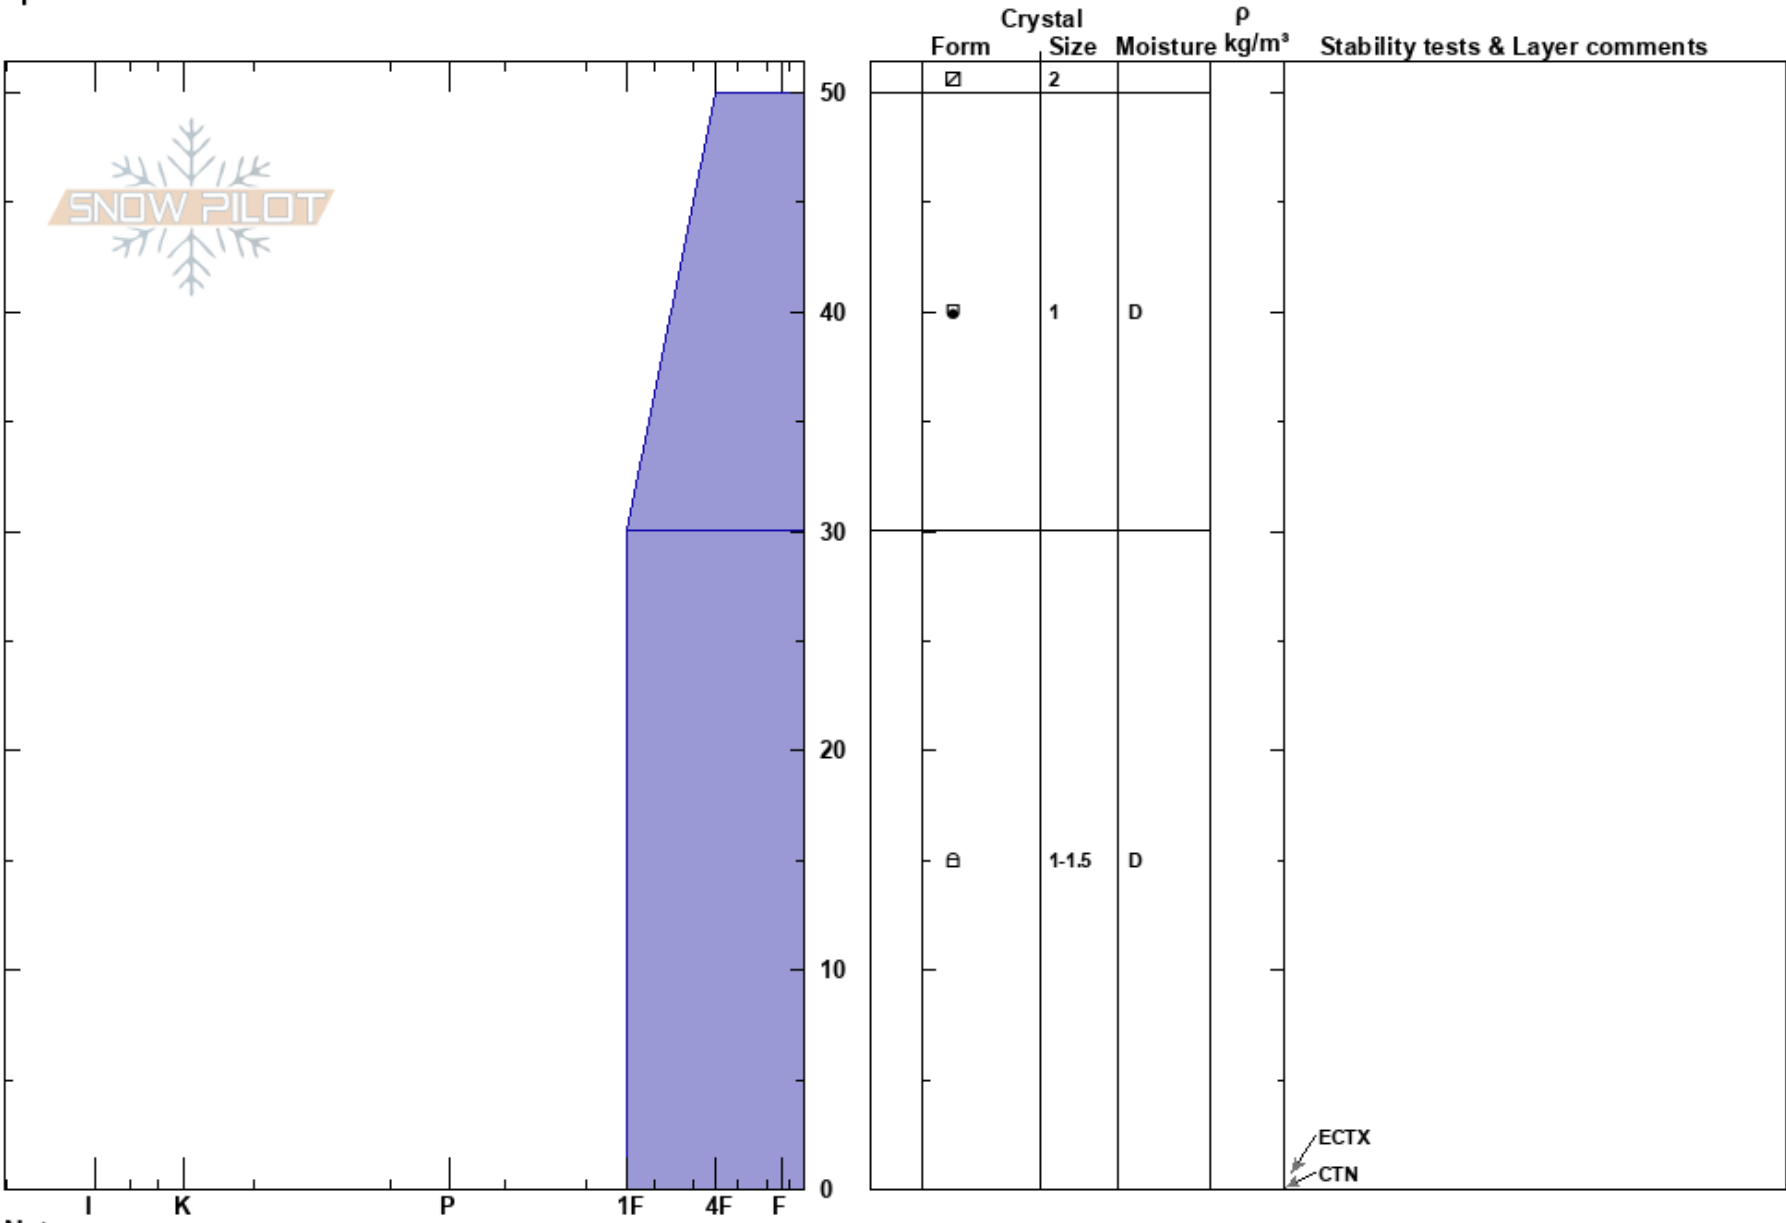

Cataract Gulch
 San Juan Range
 CO
Elevation: 10645 ft
Aspect: 20°
Specifics:

Colin Mitchell
 12/03/2019 - 11:45am
Co-ord: 37.77784N, -107.67866W
Slope Angle: 15°
Wind Loading: no

Stability:
Air Temperature: 2°C
Sky Cover: SCT
Precipitation: NO
Wind: NW Light Breeze

Layer Notes:

HS:50
PF:40
PS:10

Notes: Some basal facets were visible in parts of the profile walls, but too isolated to include in this diagram. Snowpack tests targeted these areas, but did not produce any results.