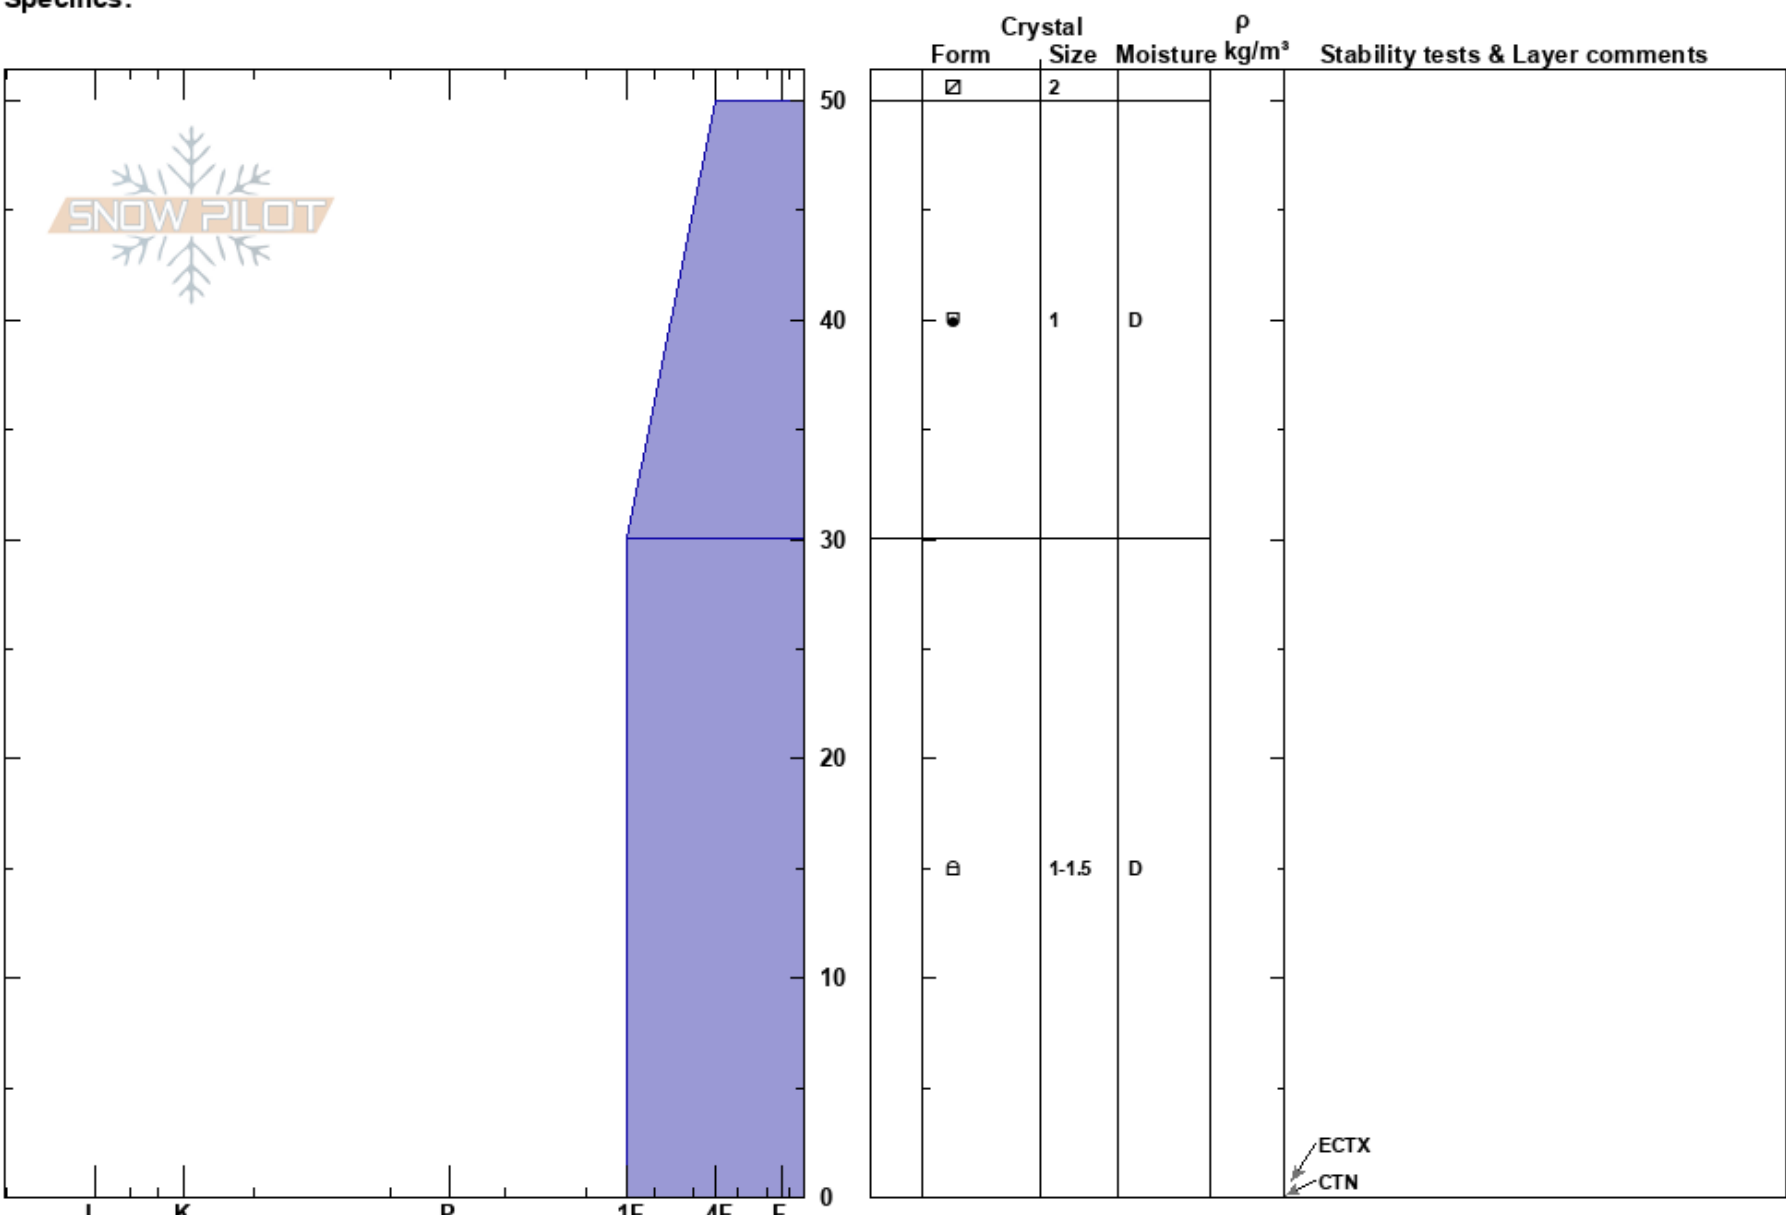

Cataract Gulch
 San Juan Range
 CO
Elevation: 10645 ft
Aspect: 20°
Specifics:

Colin Mitchell
 12/03/2019 - 11:45am
Co-ord: 37.77784N, -107.67866W
Slope Angle: 15°
Wind Loading: no

Stability:
Air Temperature: 2°C
Sky Cover: SCT
Precipitation: NO
Wind: NW Light Breeze

Layer Notes:

HS:50
PF:40
PS:10

Notes: Some basal facets were visible in parts of the profile walls, but too isolated to include in this diagram. Snowpack tests targeted these areas, but did not produce any results.