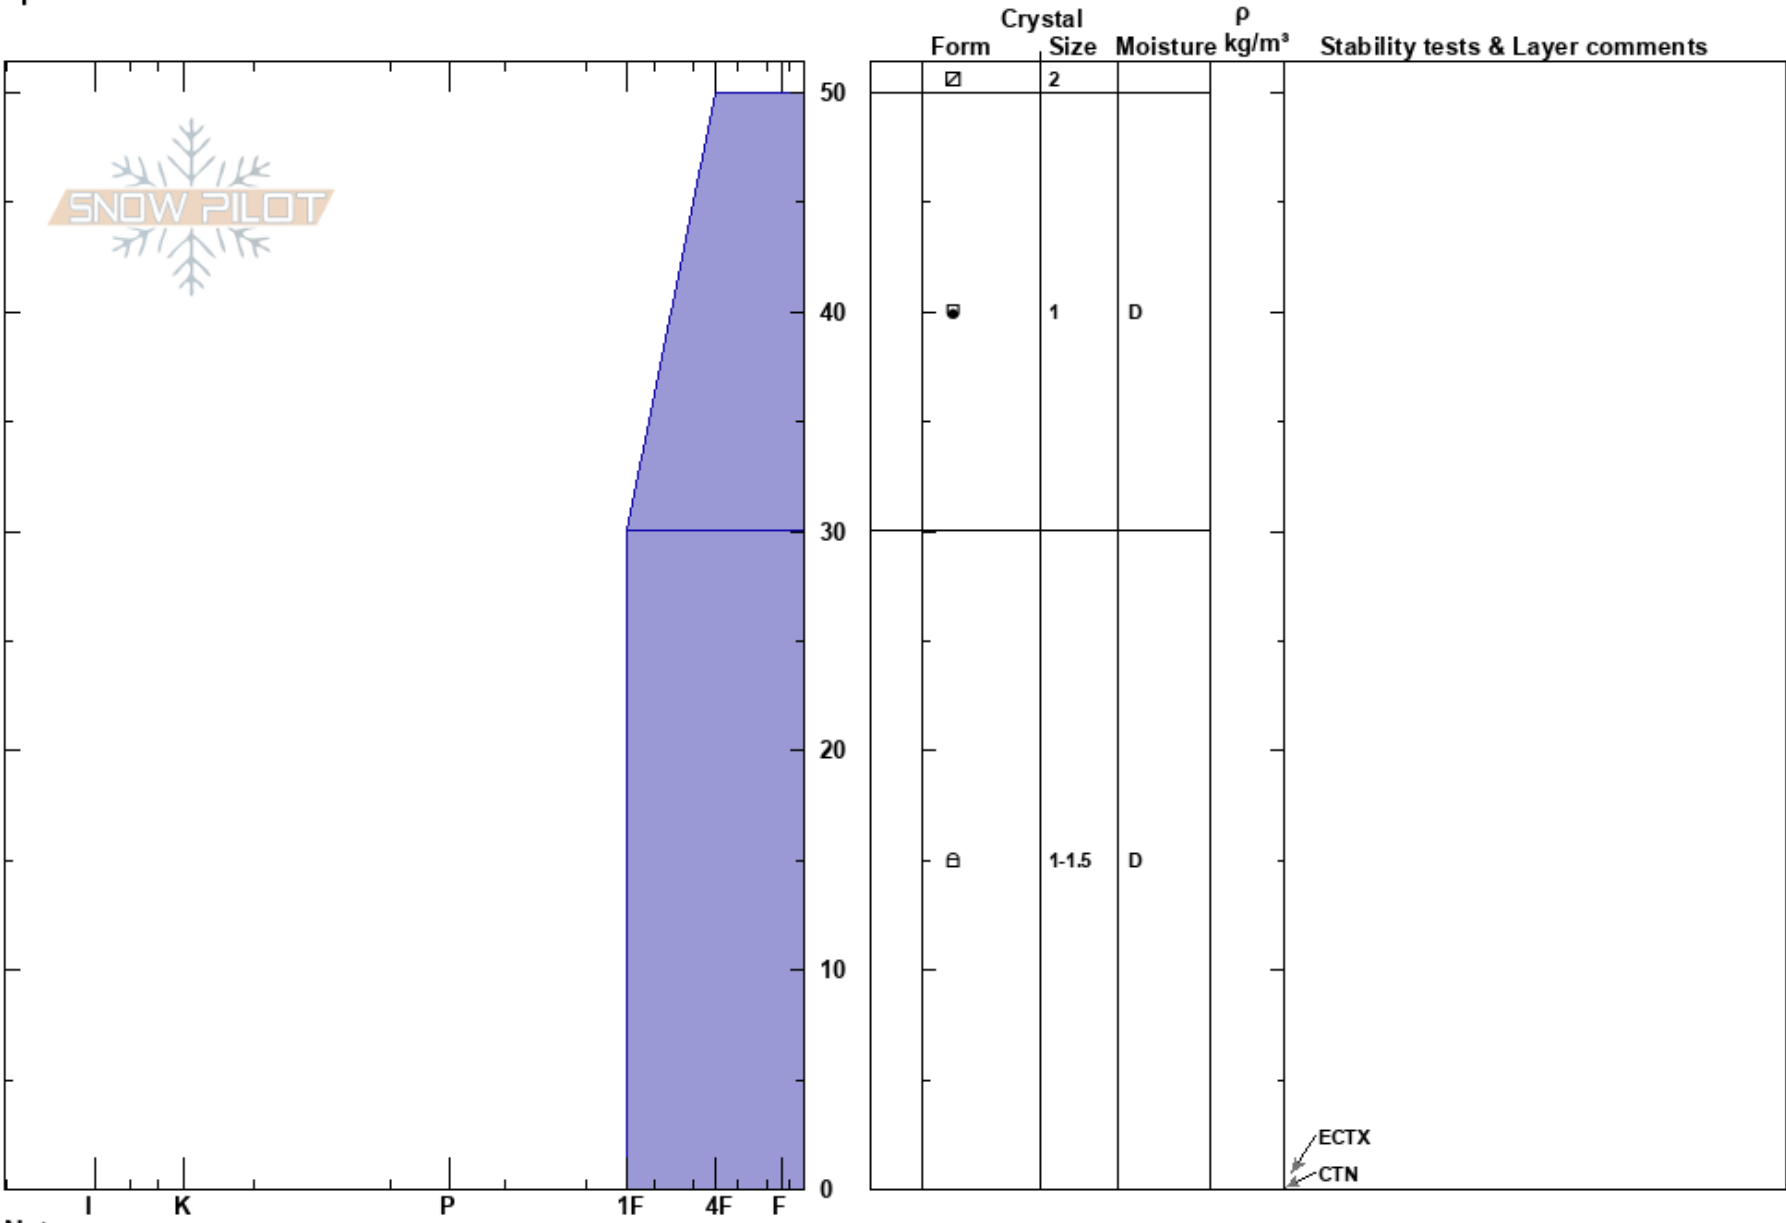

Cataract Gulch  
 San Juan Range  
 CO  
**Elevation:** 10645 ft  
**Aspect:** 20°  
**Specifics:**

Colin Mitchell  
 12/03/2019 - 11:45am  
**Co-ord:** 37.77784N, -107.67866W  
**Slope Angle:** 15°  
**Wind Loading:** no

**Stability:**  
**Air Temperature:** 2°C  
**Sky Cover:** SCT  
**Precipitation:** NO  
**Wind:** NW Light Breeze

**Layer Notes:**

**HS:**50  
**PF:**40  
**PS:**10

**Notes:** Some basal facets were visible in parts of the profile walls, but too isolated to include in this diagram. Snowpack tests targeted these areas, but did not produce any results.