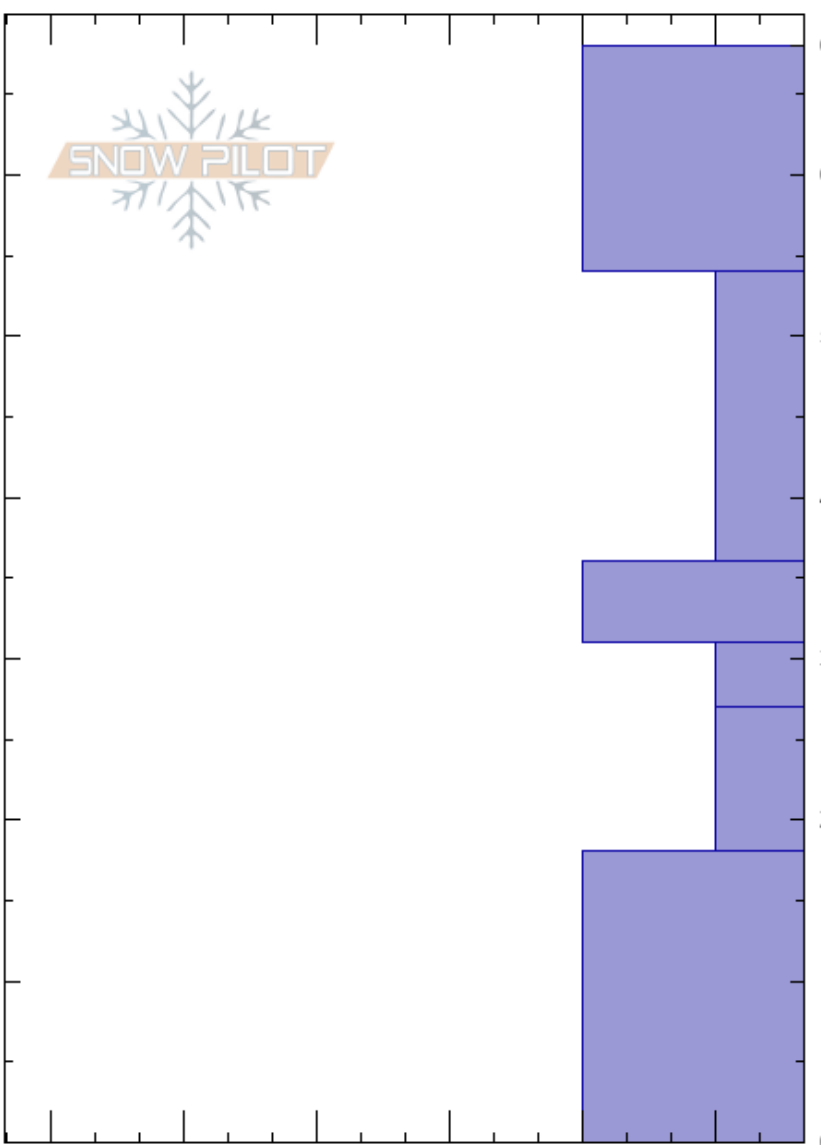

T-backs Center
 Front Range
 CO
Elevation: 3558 m
Aspect: NE
Specifics:

Carter Spencer
 12/03/2019 - 2:40am
Co-ord: 39.78644N, -105.87357W
Slope Angle: 29°
Wind Loading: previous

Stability:
Air Temperature: -6°C
Sky Cover: FEW
Precipitation: NO
Wind: W Light Breeze

HS:68

Layer Notes:

Crystal Form	Crystal Size	Moisture	ρ kg/m ³	Stability tests & Layer comments

Notes: