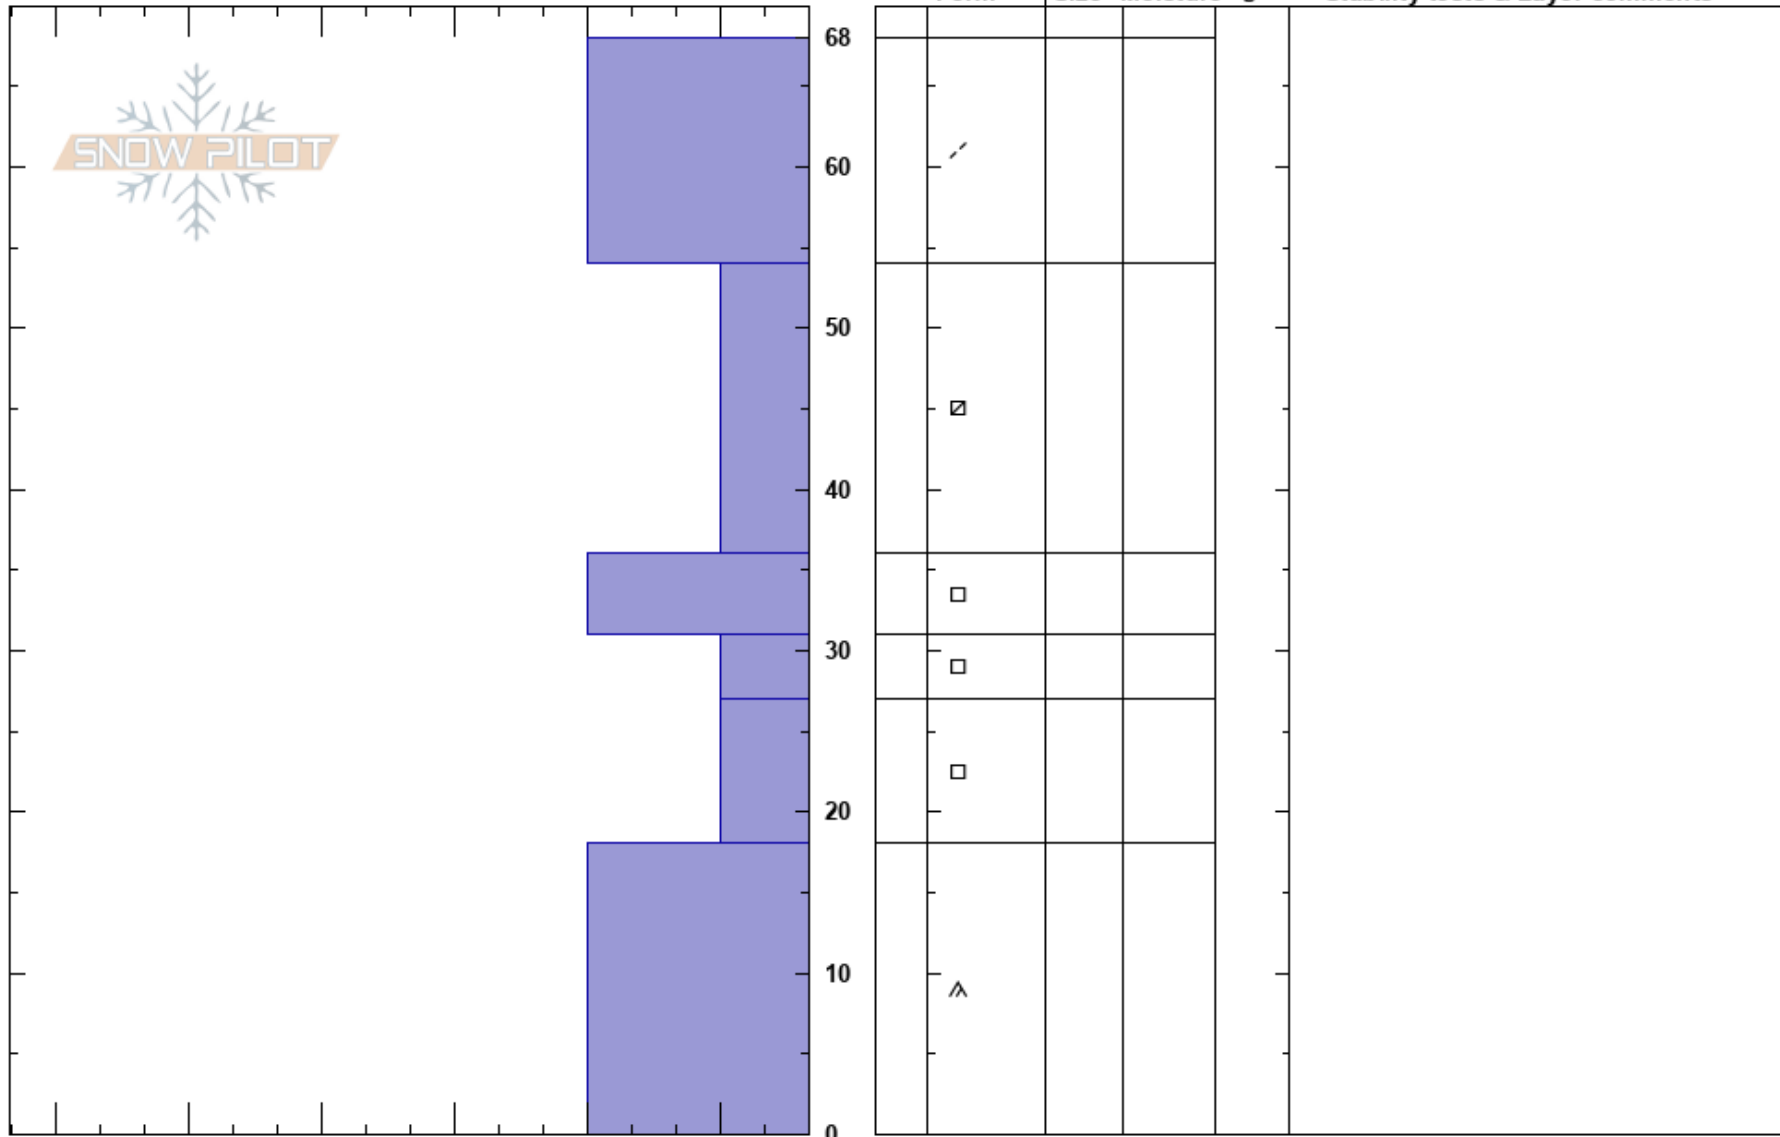

T-backs Center
Front Range
CO
Elevation: 3558 m
Aspect: NE
Specifics:

Carter Spencer
12/03/2019 - 2:40am
Co-ord: 39.78644N, -105.87357W
Slope Angle: 29°
Wind Loading: previous

Stability:
Air Temperature: -6°C
Sky Cover: FEW
Precipitation: NO
Wind: W Light Breeze
HS:68
Layer Notes:

Crystal Form		Size	Moisture	ρ kg/m ³	Stability tests & Layer comments

Notes: