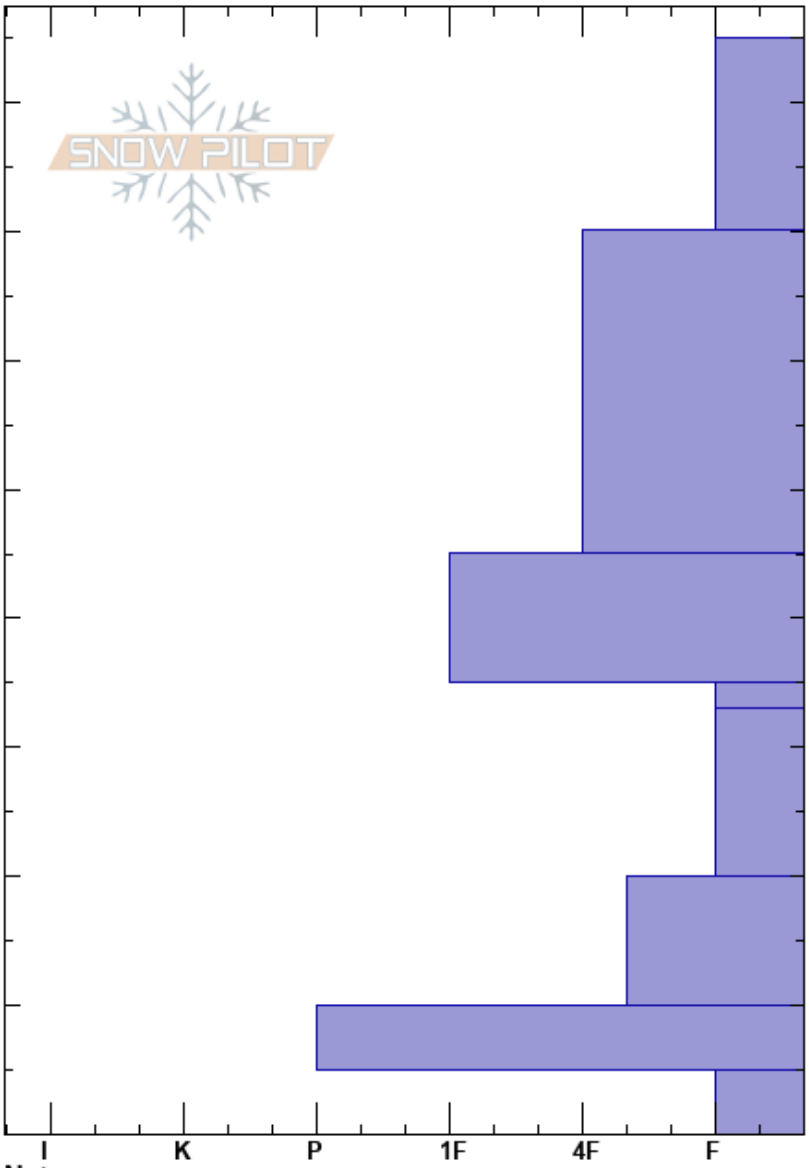

Avy Bowl
 Snake River Range
 WY
 Elevation: 9053 ft
 Aspect: 68°
 Specifics:

Betsy Manero
 12/03/2019 - 12:04pm
 Co-ord: 43.48051N, -110.95140W
 Slope Angle: 20°
 Wind Loading: no

Stability: **HS:85**
 Air Temperature: -6°C **PF:85** 35-33cm:Problematic layer
 Sky Cover: X
 Precipitation: S-1
 Wind: SW Light Breeze

Crystal Form	Crystal Size	Moisture	ρ kg/m ³	Stability tests & Layer comments
+				← ECTN @85cm No Failure
-				
V	5-15			← CT11, Q2 @35cm Broke in SH
□				
□				
^	3-5			

Notes:

I K P 1F 4F F