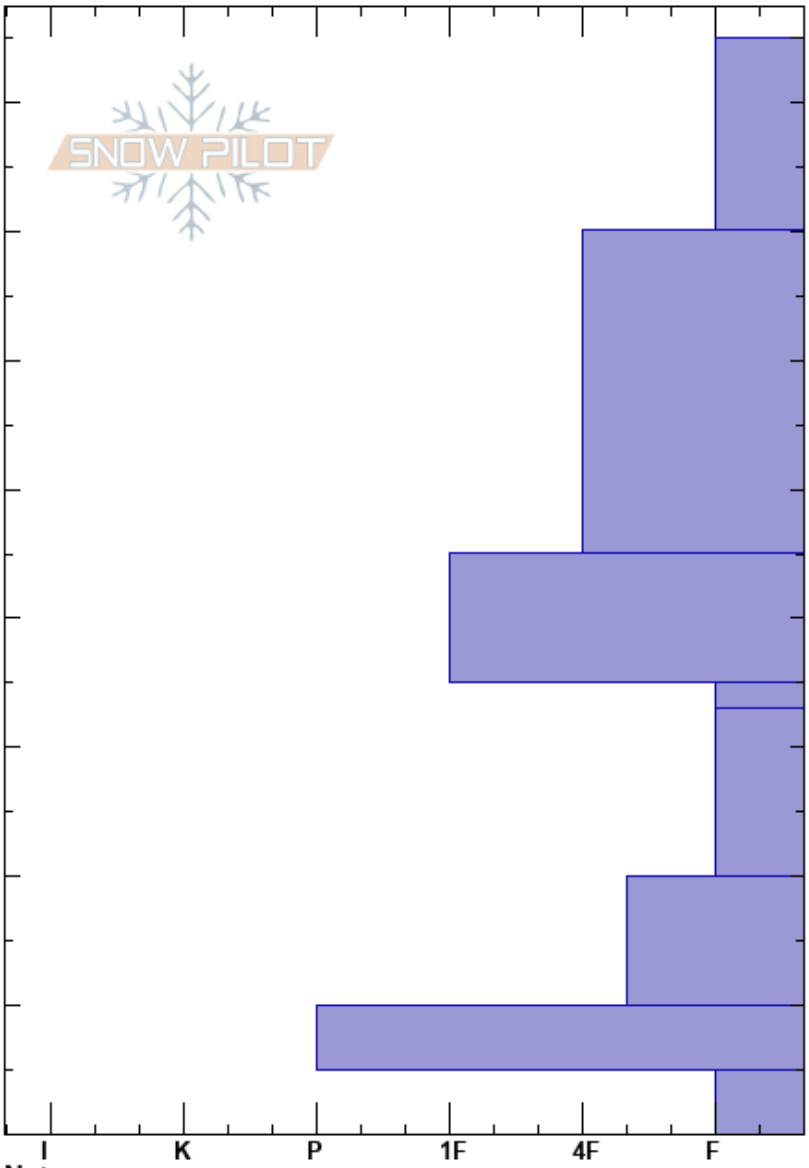

Avy Bowl
 Snake River Range
 WY
 Elevation: 9053 ft
 Aspect: 68°
 Specifics:

Betsy Manero
 12/03/2019 - 12:04pm
 Co-ord: 43.48051N, -110.95140W
 Slope Angle: 20°
 Wind Loading: no

Stability: **HS:85**
 Air Temperature: -6°C **PF:85** 35-33cm:Problematic layer
 Sky Cover: X
 Precipitation: S-1
 Wind: SW Light Breeze

Crystal Form	Crystal Size	Moisture	ρ kg/m ³	Stability tests & Layer comments
+				← ECTN @85cm No Failure
-				
V	5-15			← CT11, Q2 @35cm Broke in SH
□				
□				
∧	3-5			

Notes: