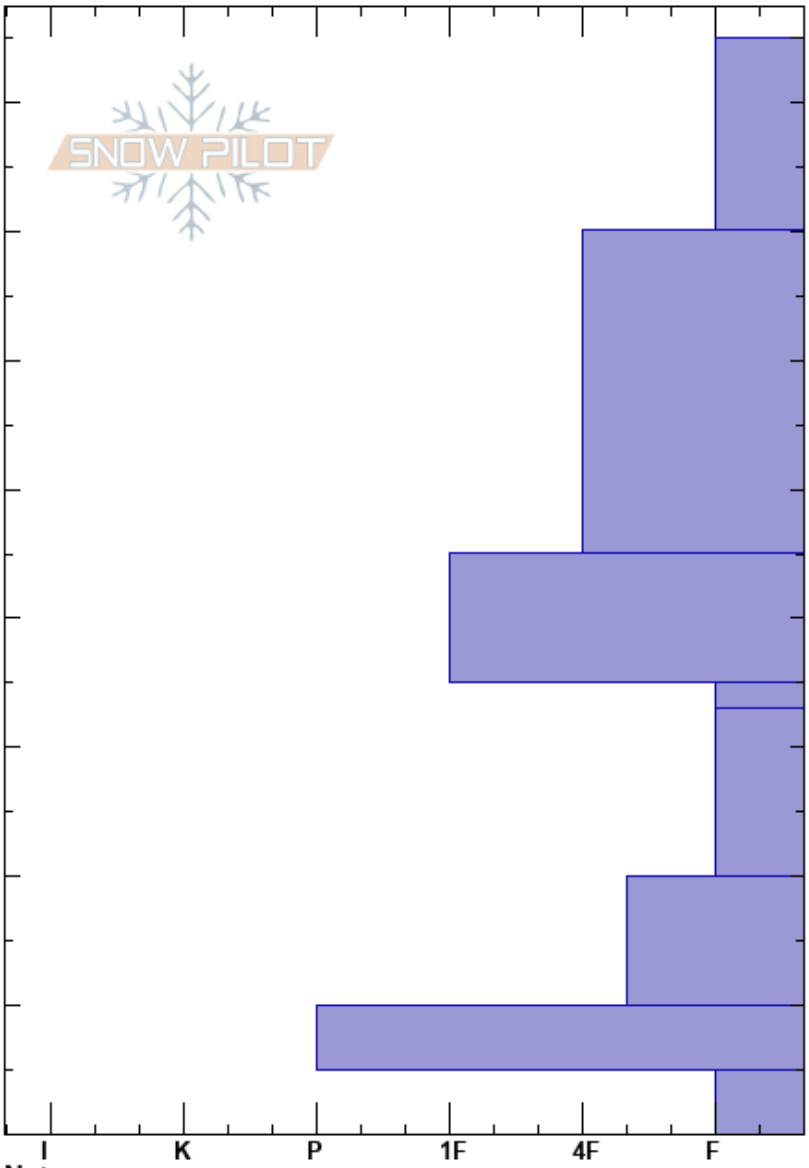

Avy Bowl  
 Snake River Range  
 WY  
 Elevation: 9053 ft  
 Aspect: 68°  
 Specifics:

Betsy Manero  
 12/03/2019 - 12:04pm  
 Co-ord: 43.48051N, -110.95140W  
 Slope Angle: 20°  
 Wind Loading: no

Stability: **HS:85**  
 Air Temperature: -6°C **PF:85** 35-33cm:Problematic layer  
 Sky Cover: X  
 Precipitation: S-1  
 Wind: SW Light Breeze

Crystal Form	Crystal Size	Moisture	$\rho$ kg/m <sup>3</sup>	Stability tests & Layer comments
+				← ECTN @85cm No Failure
-				
V	5-15			← CT11, Q2 @35cm Broke in SH
□				
□				
∧	3-5			

Notes: