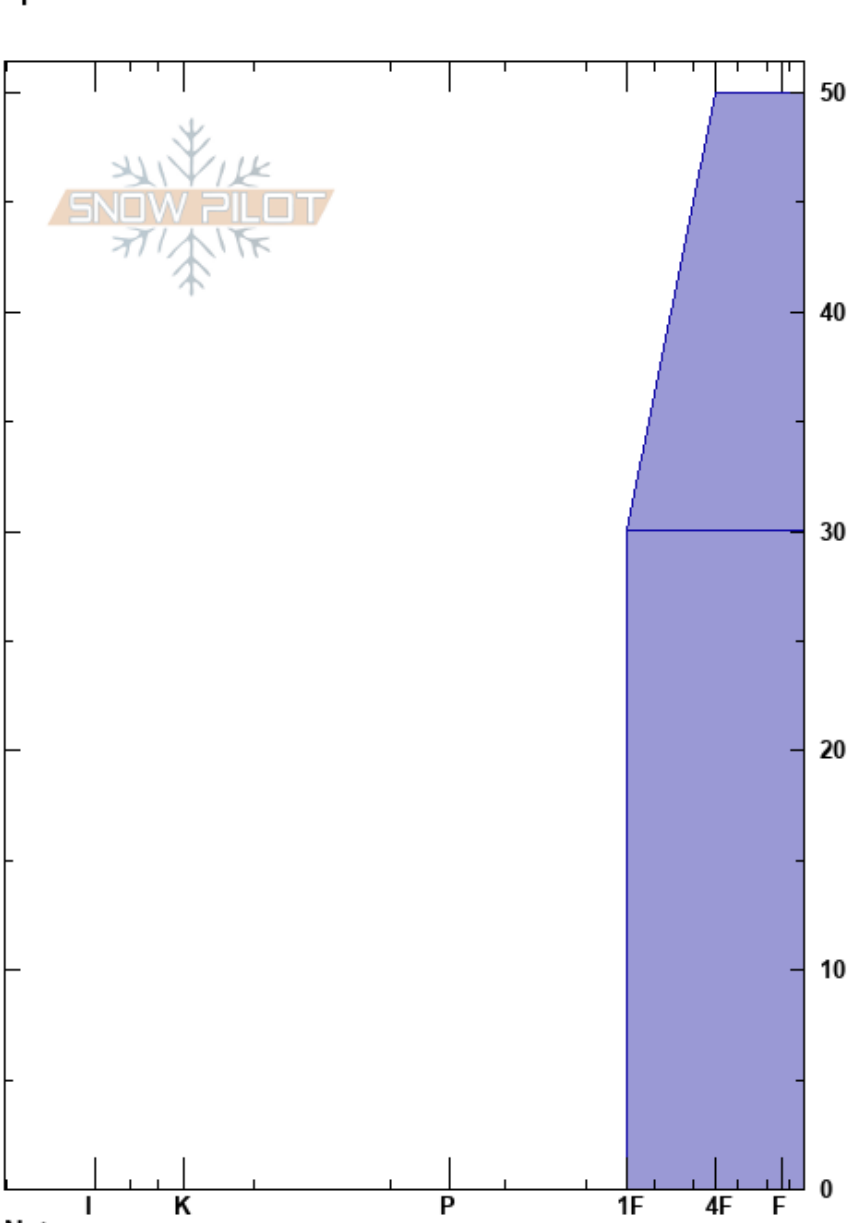

Cataract Gulch  
 San Juan Range  
 CO  
**Elevation:** 10645 ft  
**Aspect:** 20°  
**Specifics:**

Colin Mitchell  
 12/03/2019 - 11:45am  
**Co-ord:** 37.77784N, -107.67866W  
**Slope Angle:** 15°  
**Wind Loading:**

**Stability:**  
**Air Temperature:** 2°C  
**Sky Cover:** SCT  
**Precipitation:** NO  
**Wind:** NW Light Breeze

**Layer Notes:**

**HS:**50  
**PF:**40  
**PS:**10

Form	Crystal		$\rho$ kg/m <sup>3</sup>	Stability tests & Layer comments
	Size	Moisture		
☐	2			
☐	2	D		
⊖	1	D		
⊖	1-1.5	D		