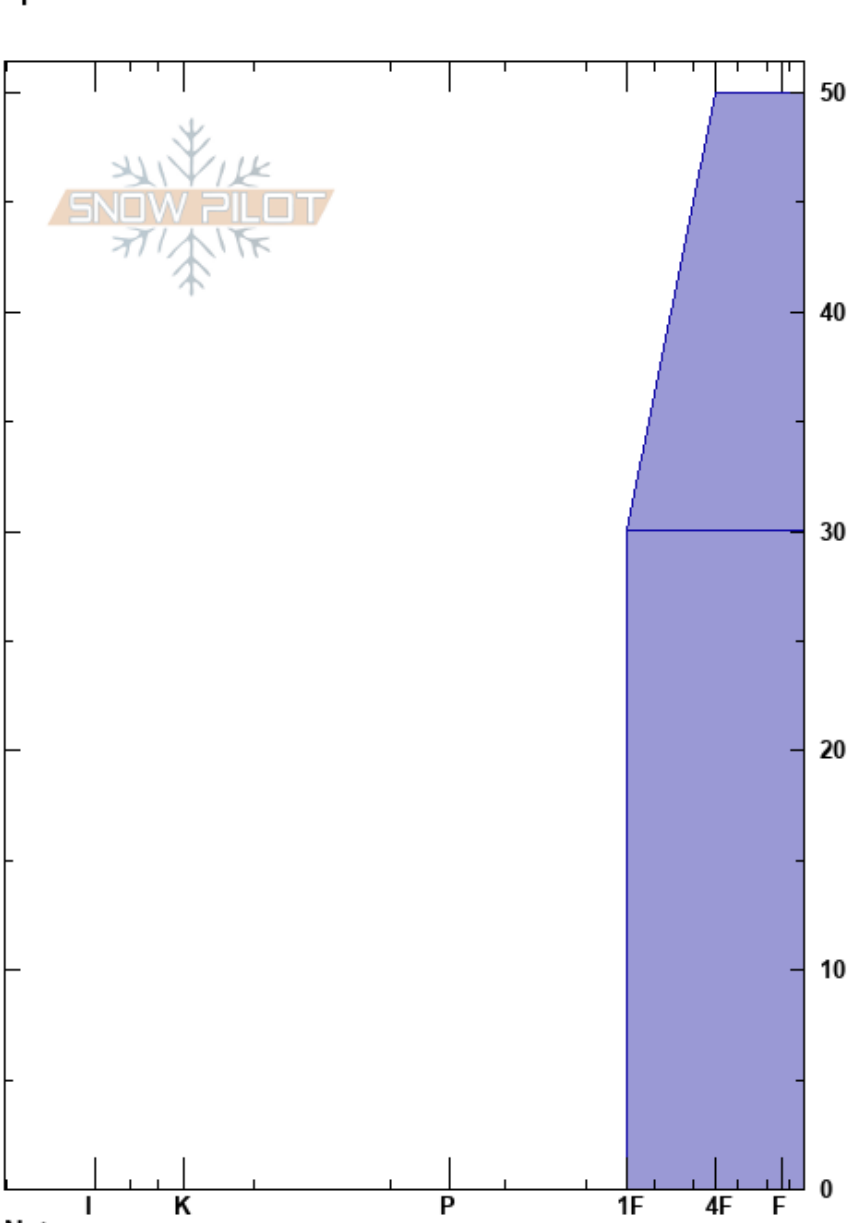

Cataract Gulch
 San Juan Range
 CO
 Elevation: 10645 ft
 Aspect: 20°
 Specifics:

Colin Mitchell
 12/03/2019 - 11:45am
 Co-ord: 37.77784N, -107.67866W
 Slope Angle: 15°
 Wind Loading:

Stability:
 Air Temperature: 2°C
 Sky Cover: SCT
 Precipitation: NO
 Wind: NW Light Breeze

Layer Notes:

HS:50
 PF:40
 PS:10

Form	Crystal		Moisture	ρ kg/m ³	Stability tests & Layer comments
	Size				
☐	2				
☐	2		D		
⊖	1		D		
⊖	1-1.5		D		

Notes: