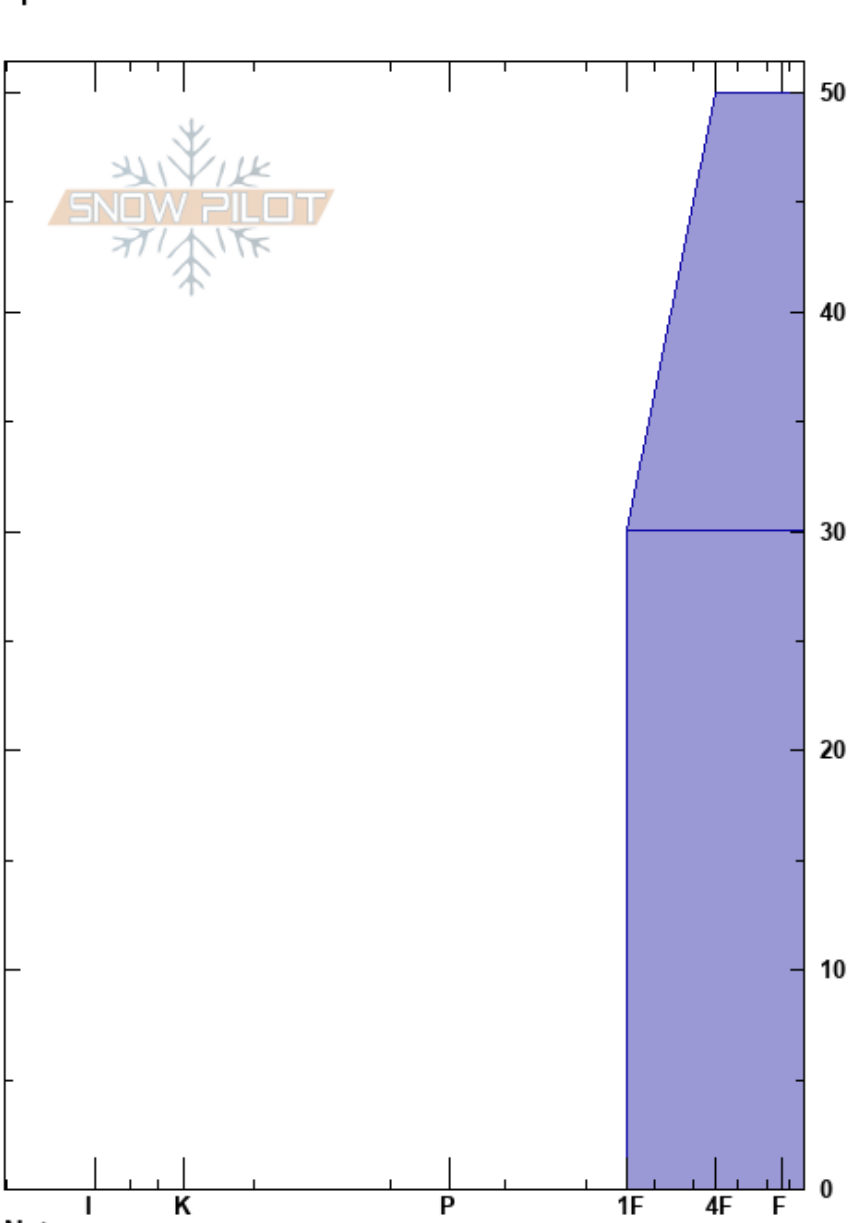

Cataract Gulch
 San Juan Range
 CO
Elevation: 10645 ft
Aspect: 20°
Specifics:

Colin Mitchell
 12/03/2019 - 11:45am
Co-ord: 37.77784N, -107.67866W
Slope Angle: 15°
Wind Loading:

Stability:
Air Temperature: 2°C
Sky Cover: SCT
Precipitation: NO
Wind: NW Light Breeze

Layer Notes:

HS:50
PF:40
PS:10

Form	Crystal Size	Moisture	ρ kg/m ³	Stability tests & Layer comments
☐	2			
☐	2	D		
⊙	1	D		
⊖	1-1.5	D		

Notes: