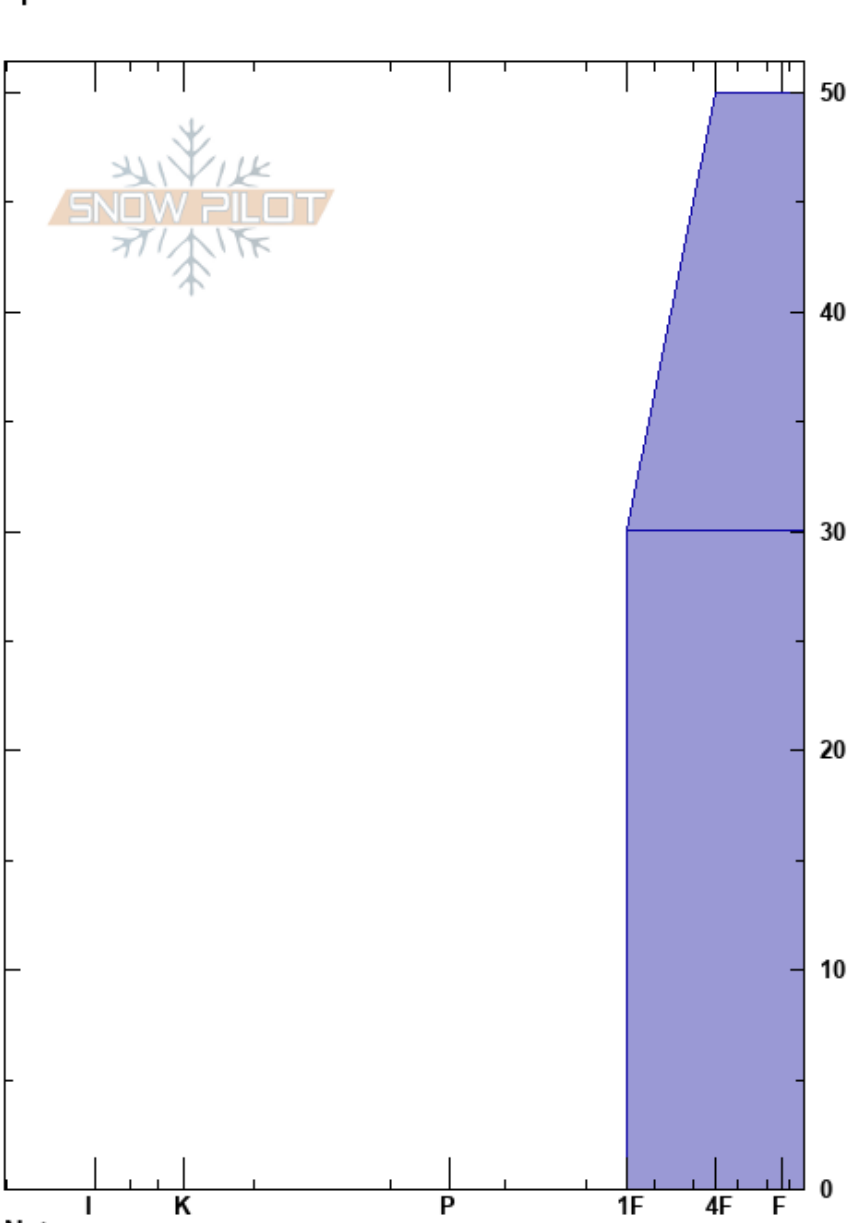

Cataract Gulch
 San Juan Range
 CO
 Elevation: 10645 ft
 Aspect: 20°
 Specifics:

Colin Mitchell
 12/03/2019 - 11:45am
 Co-ord: 37.77784N, -107.67866W
 Slope Angle: 15°
 Wind Loading:

Stability:
 Air Temperature: 2°C
 Sky Cover: SCT
 Precipitation: NO
 Wind: NW Light Breeze

Layer Notes:

HS:50
 PF:40
 PS:10

Form	Crystal Size	Moisture	ρ kg/m ³	Stability tests & Layer comments
☐	2			
☐	2	D		
⊙	1	D		
⊖	1-1.5	D		

Notes: