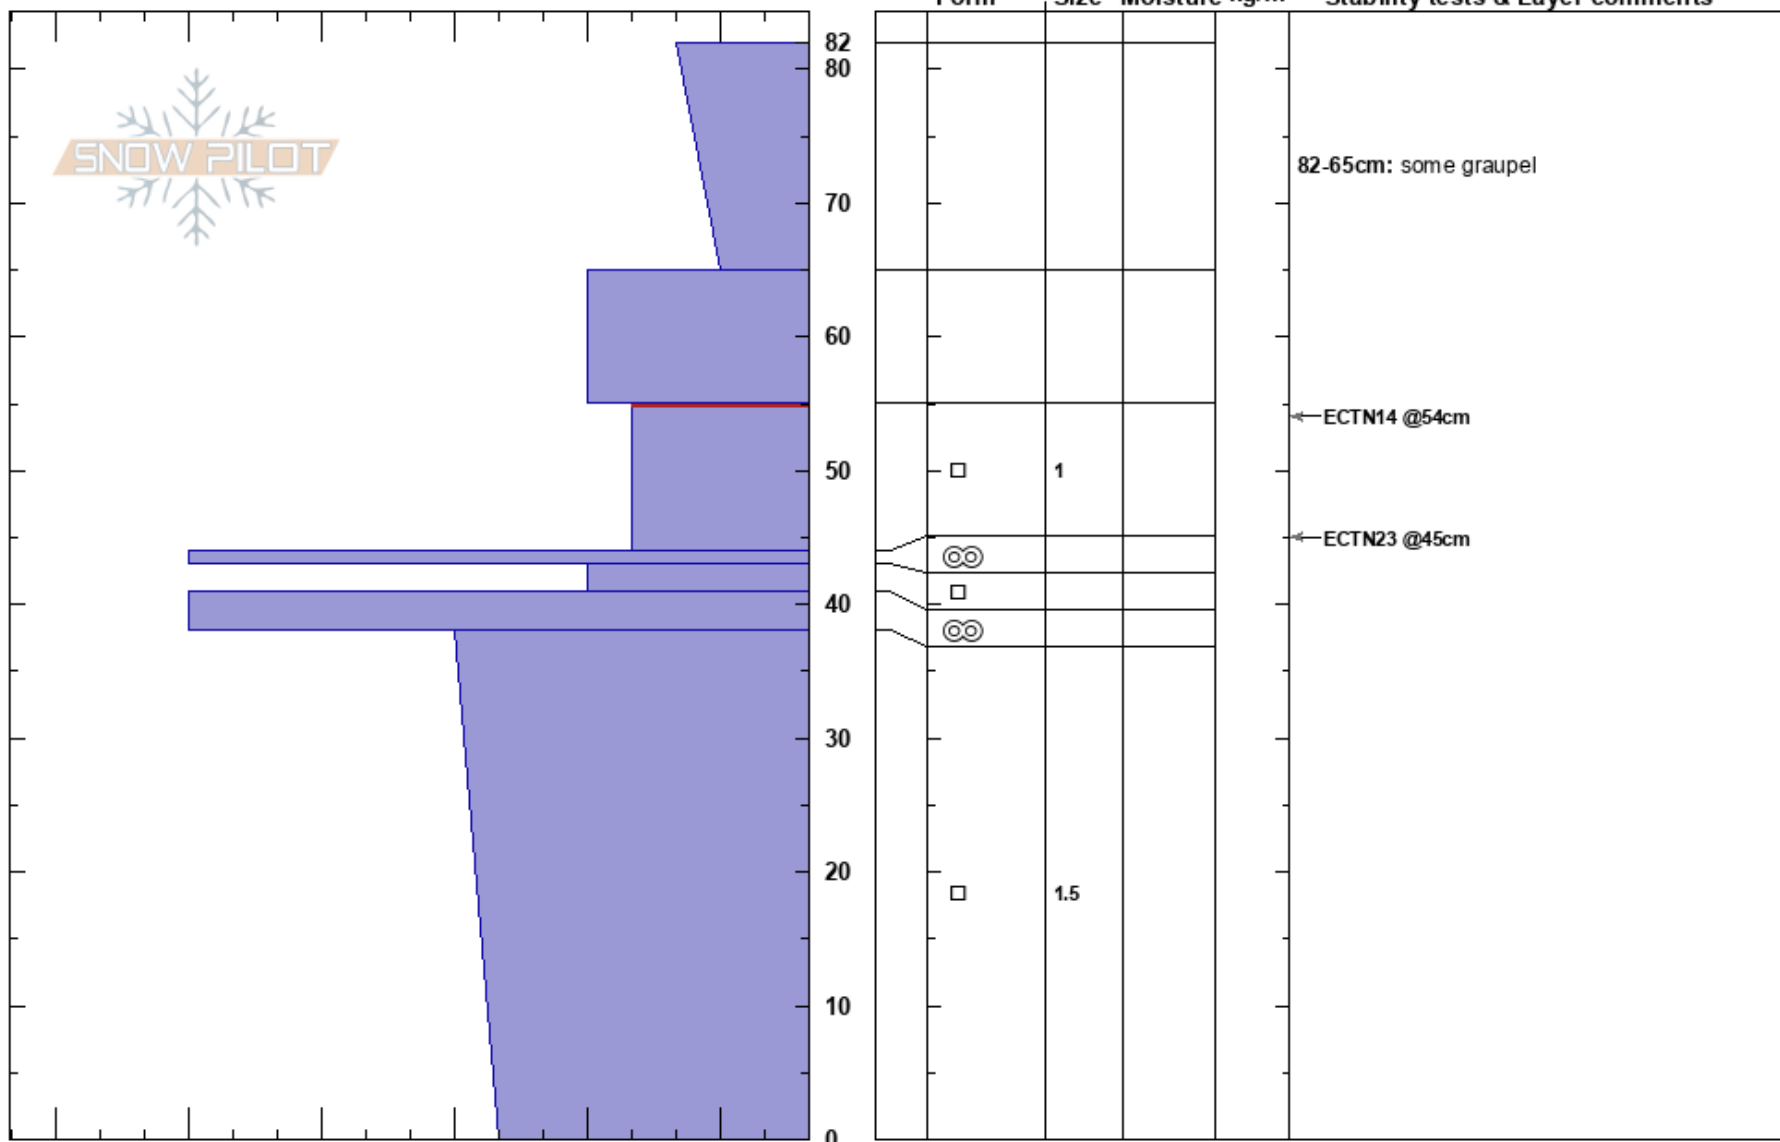

east 9595'
 Beartooths
 MT
Elevation: 9134 ft
Aspect: 120°
Specifics: We skied slope

Beau Fredlund
 12/03/2019 - 11:00am
Co-ord: 45.01931N, -110.00825E
Slope Angle: 27°
Wind Loading:

Stability:
Air Temperature:
Sky Cover: BKN
Precipitation: NO
Wind:

HS:82
Layer Notes:
 82-65cm: some graupel
 55-44cm: Problematic layer

Notes: Thin snow on approach. Minor surface cracking in places (denser new snow from yesterday). Lots of rime above 9500'.