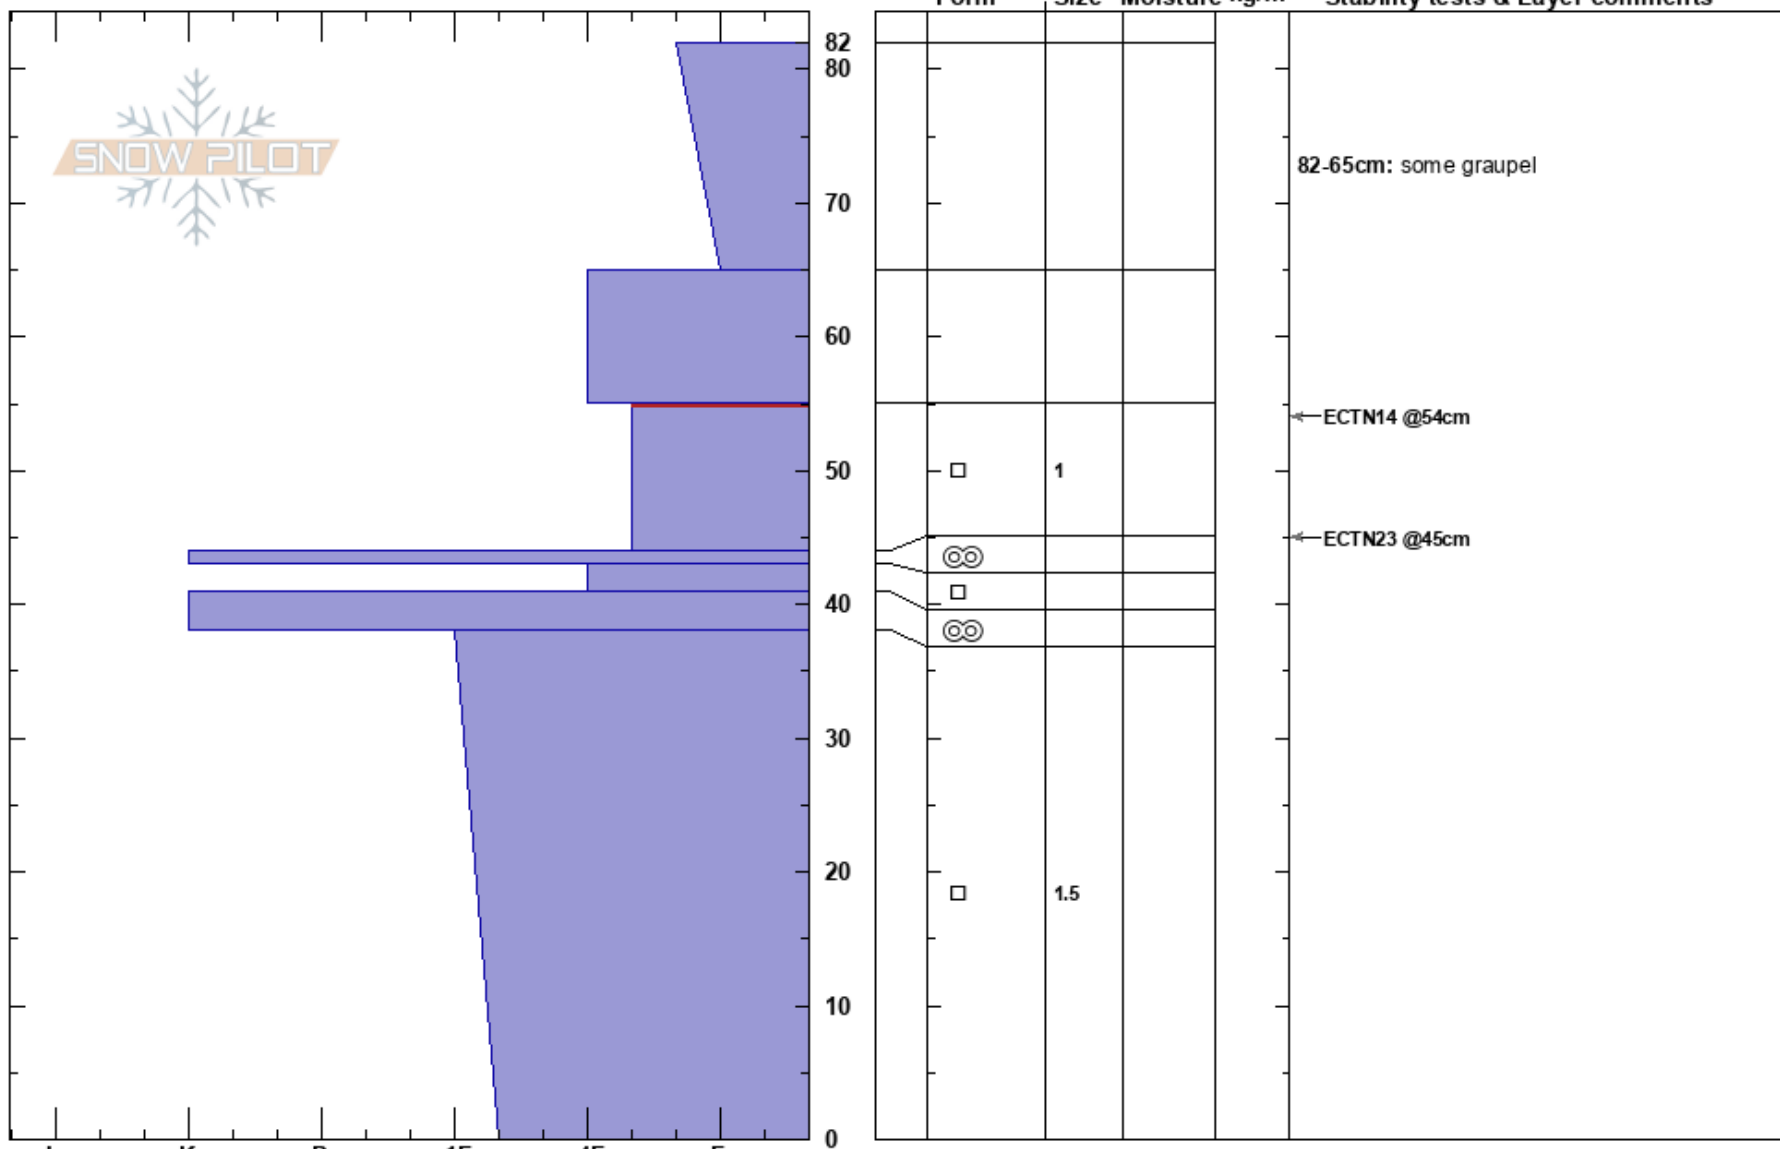

east 9595'
 Beartooths
 MT
Elevation: 9134 ft
Aspect: 120°
Specifics: We skied slope

Beau Fredlund
 12/03/2019 - 11:00am
Co-ord: 45.01931N, -110.00825E
Slope Angle: 27°
Wind Loading:

Stability:
Air Temperature:
Sky Cover: BKN
Precipitation: NO
Wind:

HS:82
Layer Notes:
 82-65cm: some graupel
 55-44cm: Problematic layer

Notes: Thin snow on approach. Minor surface cracking in places (denser new snow from yesterday). Lots of rime above 9500'.