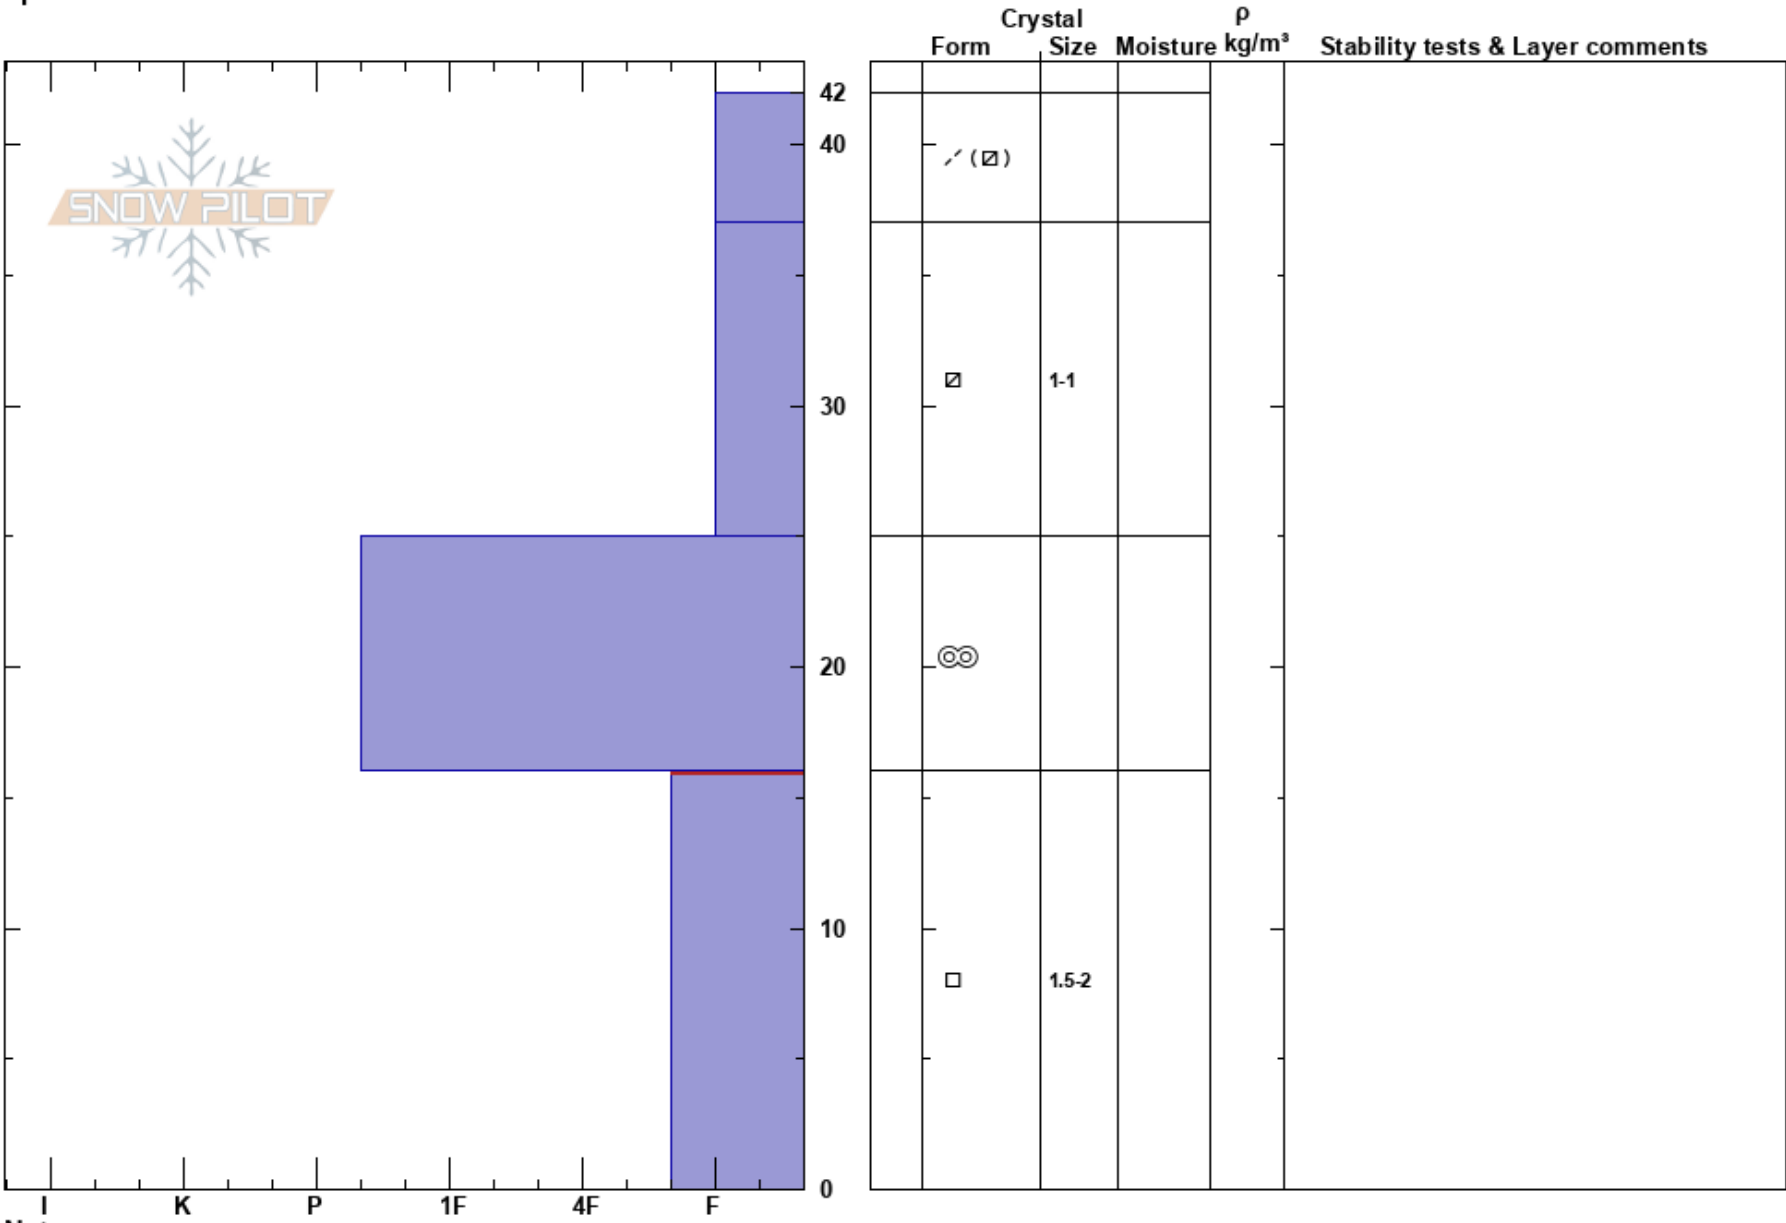

Bootpack
 Front Range
 CO
 Elevation: 3578 m
 Aspect: E
 Specifics:

Carter Spencer
 12/01/2019 - 11:00am
 Co-ord: 39.78164N, -105.87148W
 Slope Angle: 35°
 Wind Loading: previous

Stability:
 Air Temperature:
 Sky Cover: FEW
 Precipitation: NO
 Wind: SW Light Breeze

HS:42
 Layer Notes:
 16-0cm: Problematic layer

Notes: