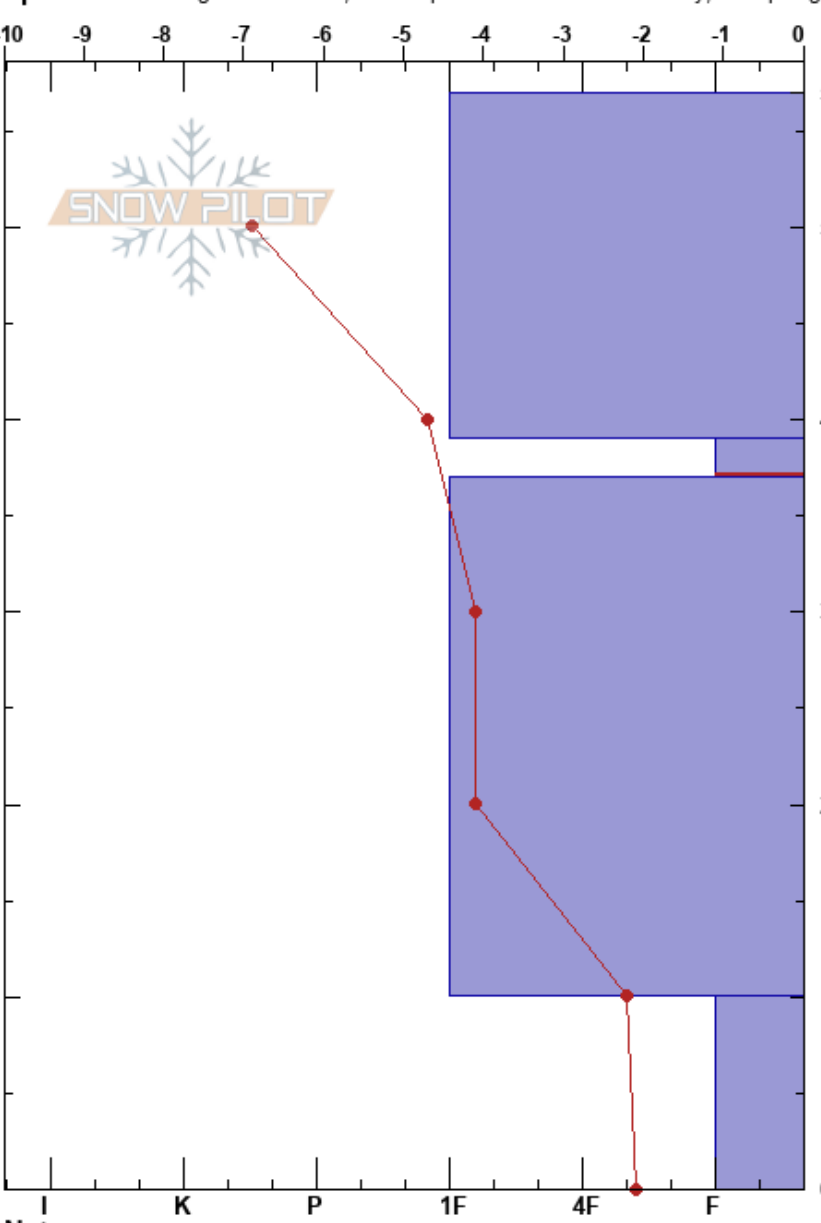

Kellostapuli
 Finland
 Elevation: 444 m
 Aspect: SW
 Specifics: Pit dug in a Ski Area; Pit is representative of backcountry; Collapsing, widespread; We skied slope

Tuomo Poukkanen
 01/12/2019 - 14:30
 Co-ord: 67.58371N, 24.25987E
 Slope Angle: 20°
 Wind Loading: no

Stability: Fair
 Air Temperature: -6.7°C
 Sky Cover: OVC
 Precipitation: NO
 Wind: NW Moderate
 HS:57
 PF:23
 Layer Notes: 39-37cm: Problematic layer

Form	Crystal		Moisture	ρ kg/m³	Stability tests & Layer comments
	Size				
☒	2				← 2x CT12, SC @37cm Fasettia