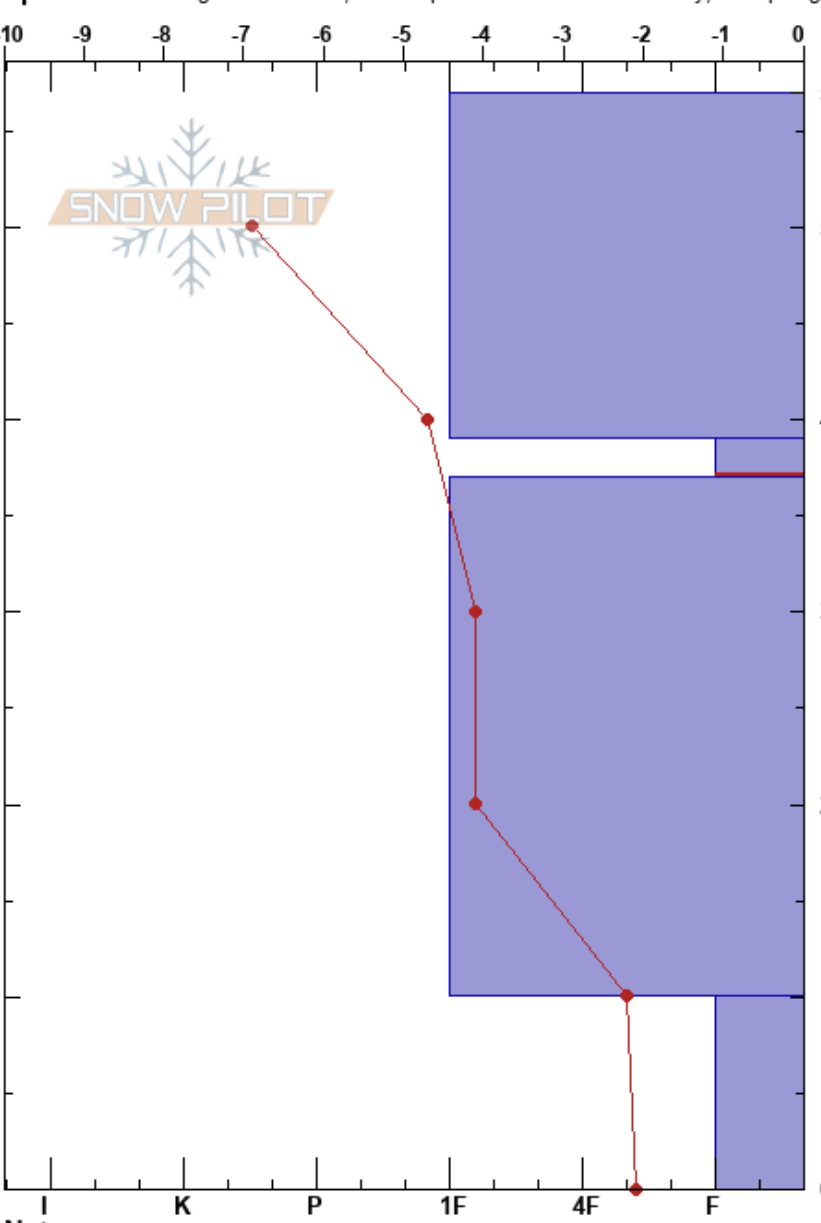

Kellostapuli
 Finland
 Elevation: 444 m
 Aspect: SW
 Specifics: Pit dug in a Ski Area; Pit is representative of backcountry; Collapsing, widespread; We skied slope

Tuomo Poukkanen
 01/12/2019 - 14:30
 Co-ord: 67.58371N, 24.25987E
 Slope Angle: 20°
 Wind Loading: no

Stability: Fair
 Air Temperature: -6.7°C
 Sky Cover: OVC
 Precipitation: NO
 Wind: NW Moderate

HS:57
 PF:23
 Layer Notes: 39-37cm: Problematic layer

Form	Crystal		Moisture	ρ kg/m³	Stability tests & Layer comments
	Size				
☒	2				← 2x CT12, SC @37cm Fasettia