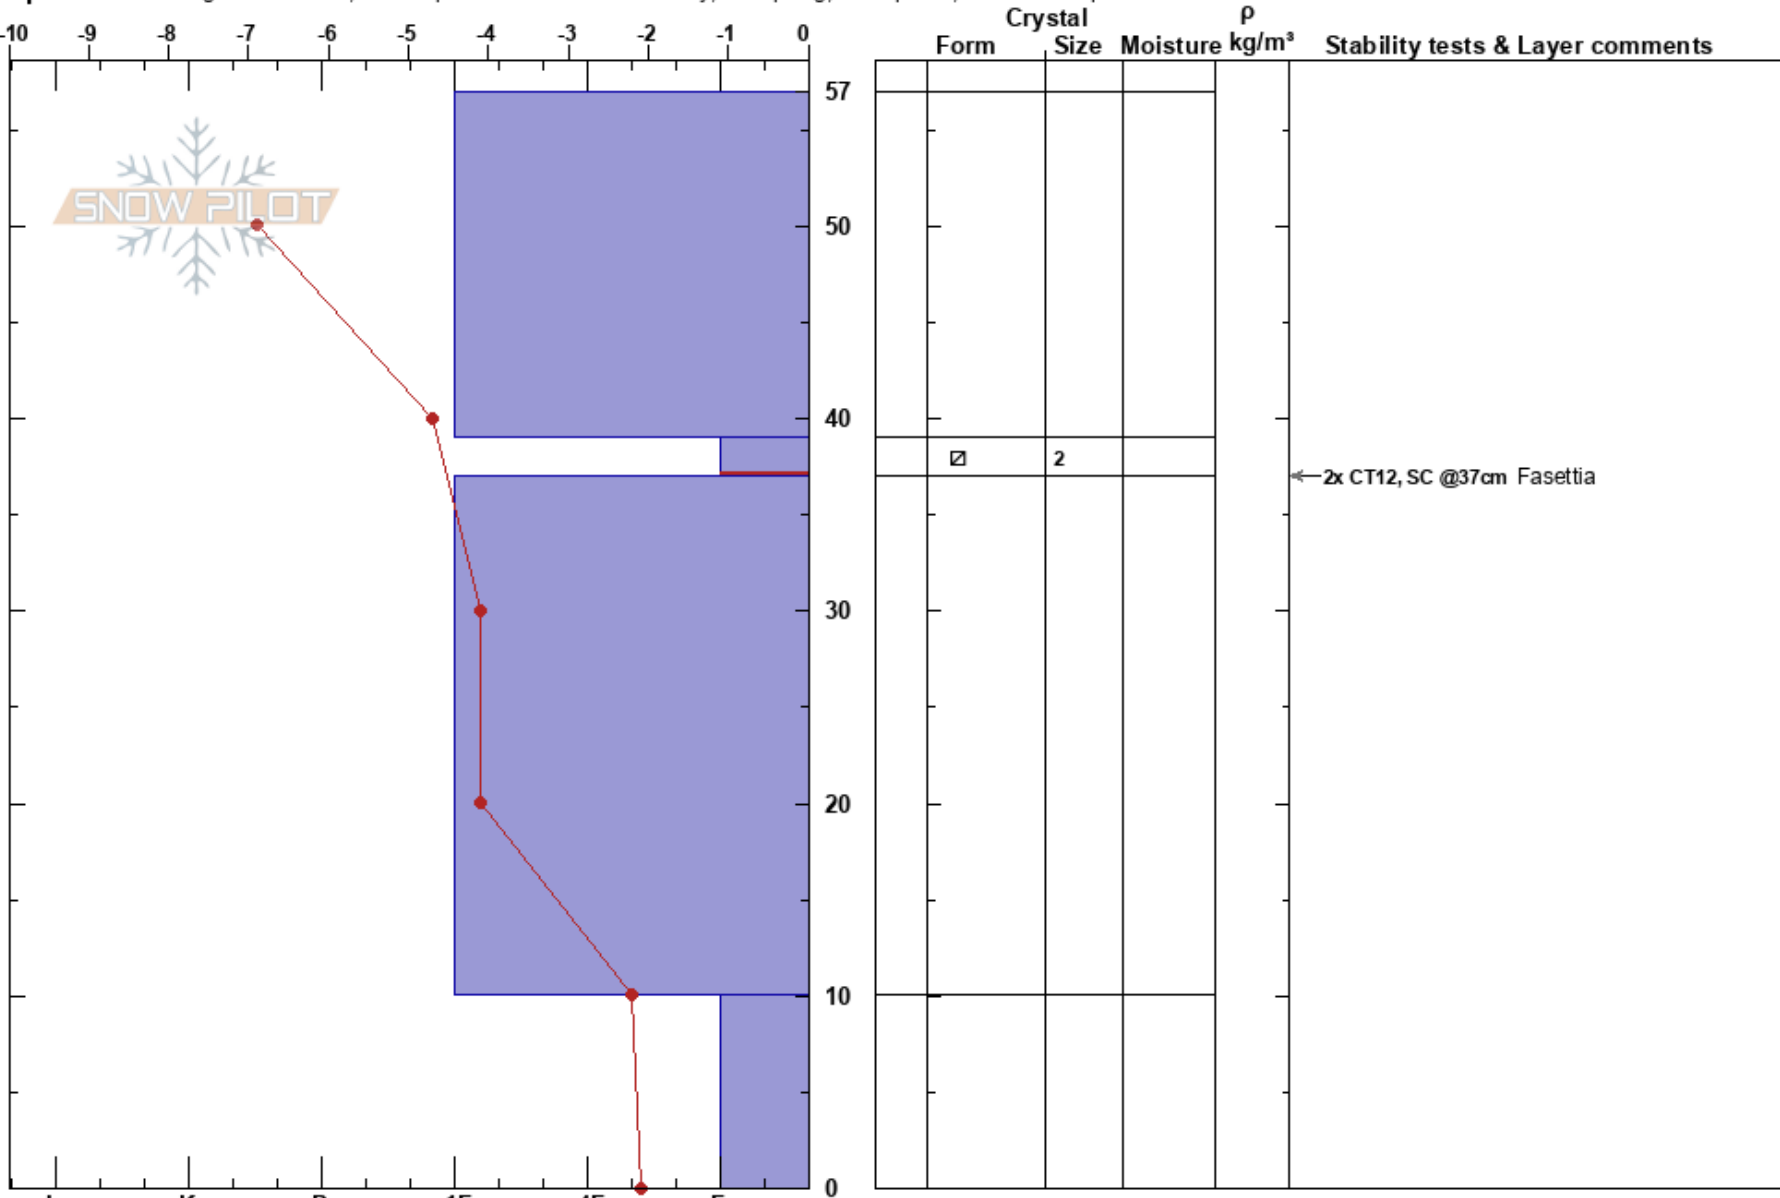

Co-ord: 67.58371N, 24.25987E

Sky Cover: OVC

Elevation: 444 m

Slope Angle: 20°

Precipitation: NO

Aspect: SW

Wind Loading: no

Wind: NW Moderate

Specifics: Pit dug in a Ski Area; Pit is representative of backcountry; Collapsing, widespread; We skied slope

Notes: Maa kivirakkaa.