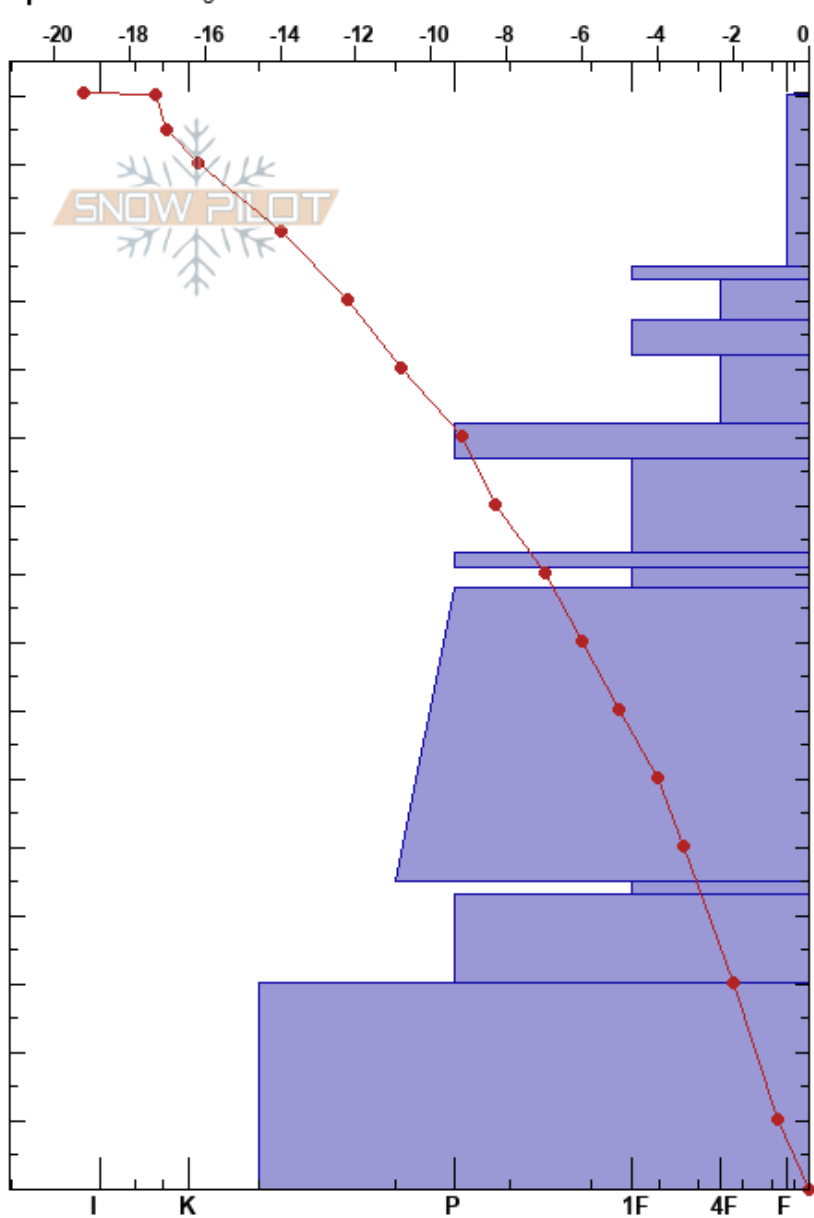

Sheregesh (N)
 Seregesh
 Russia
 Elevation: 1230 m
 Aspect: N

Andrey Volkovitskiy
 03/12/2019 - 02:10
 Co-ord: 52.97224N, 87.91183E
 Slope Angle: 0°
 Wind Loading: no

Stability: Good
 Air Temperature: PF:50 43-30cm: dirt
 Sky Cover: CLR
 Precipitation: NO
 Wind: Calm

Specifics: Pit dug in a Ski Area

Depth (cm)	Crystal		ρ kg/m ³	Stability tests & Layer comments
	Form	Size		
160.5	∇	5	D	
150	+ (/)	1.5	D	
140	/	1	D	
130	/ (●)	1.5	D	
120	●	0.5	D	ECTN24 @127cm
110	●	0.5-1	D	CT23, RP @127cm
100	●	0.5	D	ECTN30 @122cm
90	●	0.5	D	CT28, RP @122cm
80	●	1	D	
70	●	0.5	D	
60	●	0.5	D	
50	●	1	D	
40	∅	1-2	D	
30	∅	1-2	D	43-30cm: dirt
20	∅	1-2	D	
10	∅	1-2	D	
0				