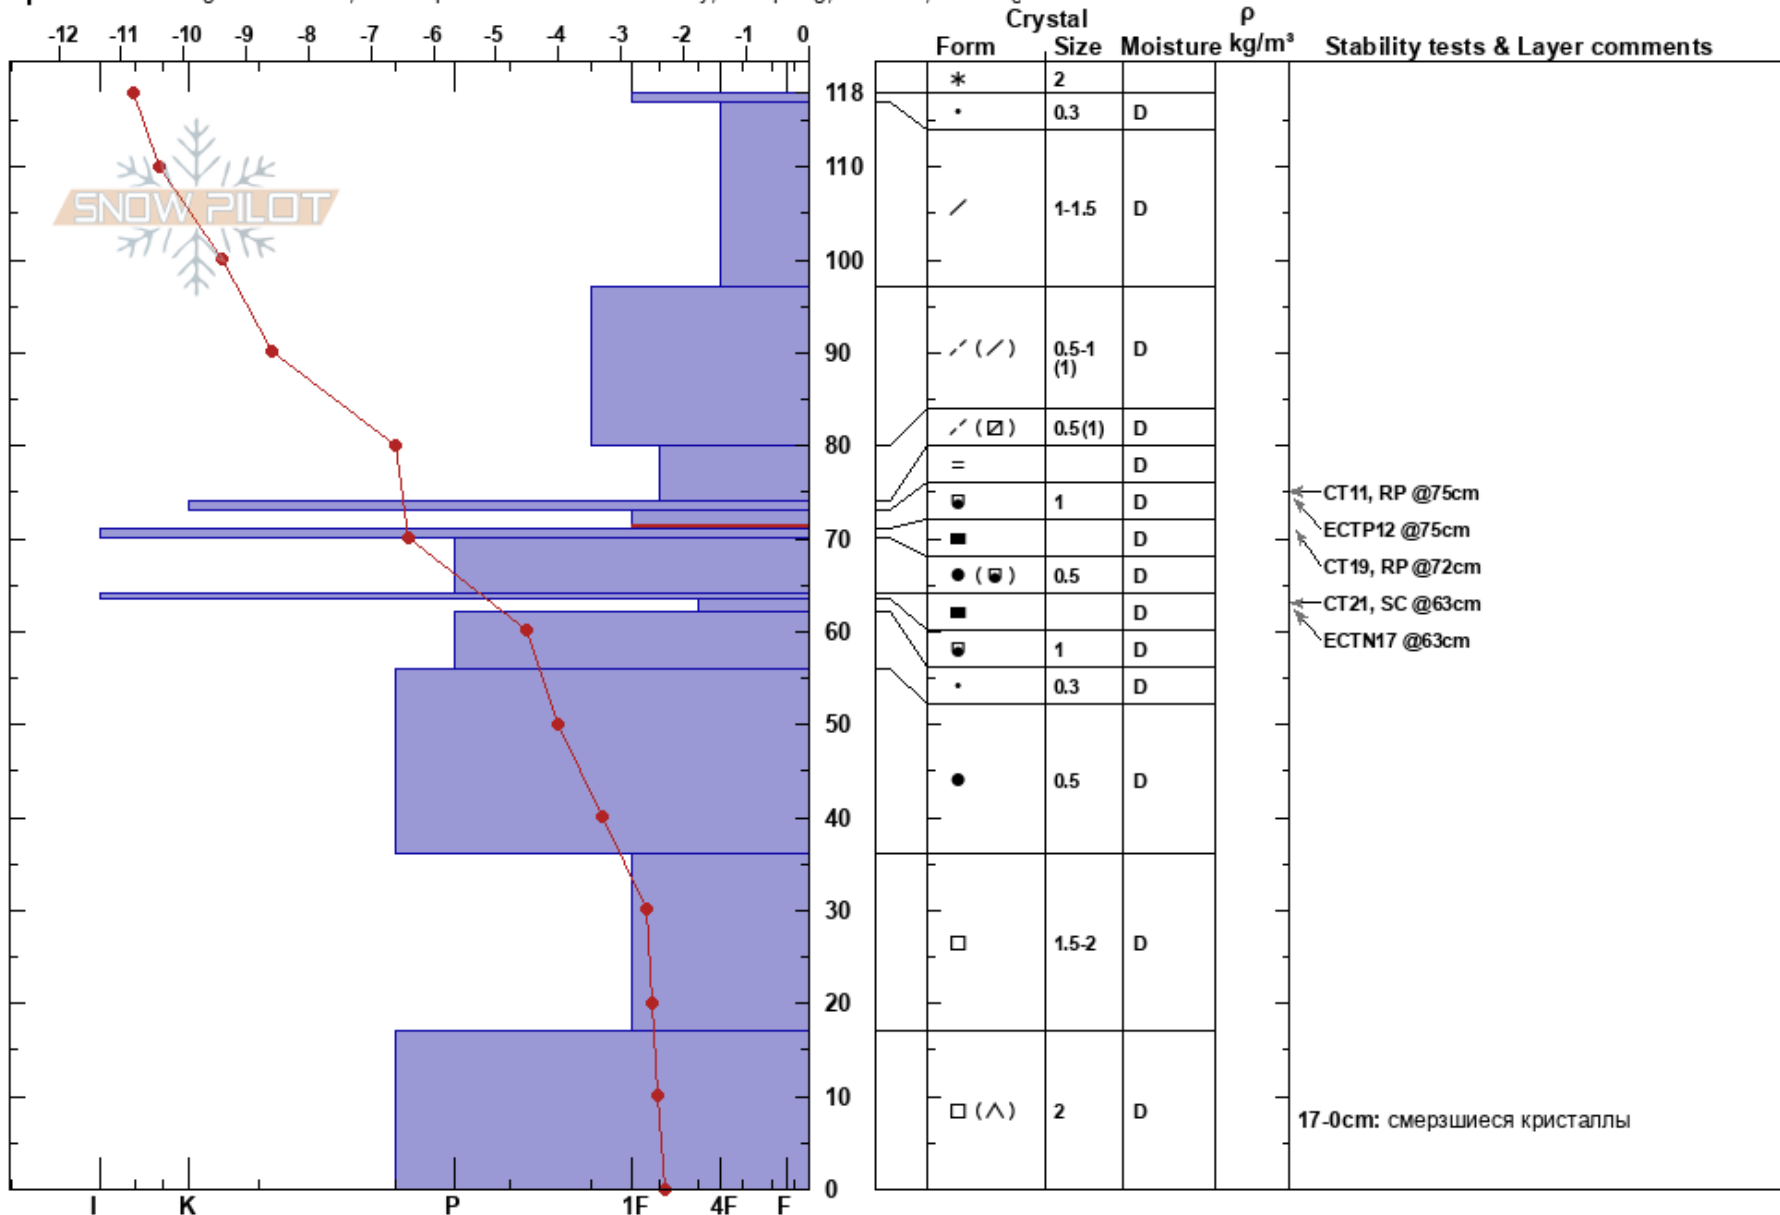

Av. Path #40  
 Khibiny mountains  
 Russia  
**Elevation:** 850 m  
**Aspect:** NE

Mikhail Ryabchikov  
 02/12/2019 - 12:30  
**Co-ord:** 529276E 7506274N  
**Slope Angle:** 35°  
**Wind Loading:** yes

**Stability:** Fair  
**Air Temperature:** -10.6°C  
**Sky Cover:** OVC  
**Precipitation:** S-1  
**Wind:** SW Moderate

**HS:** 118  
 73-71cm: Problematic layer  
 17-0cm: смерзшиеся кристаллы

**Specifics:** Pit dug in a Ski Area; Pit is representative of backcountry; Collapsing, localized; Cracking