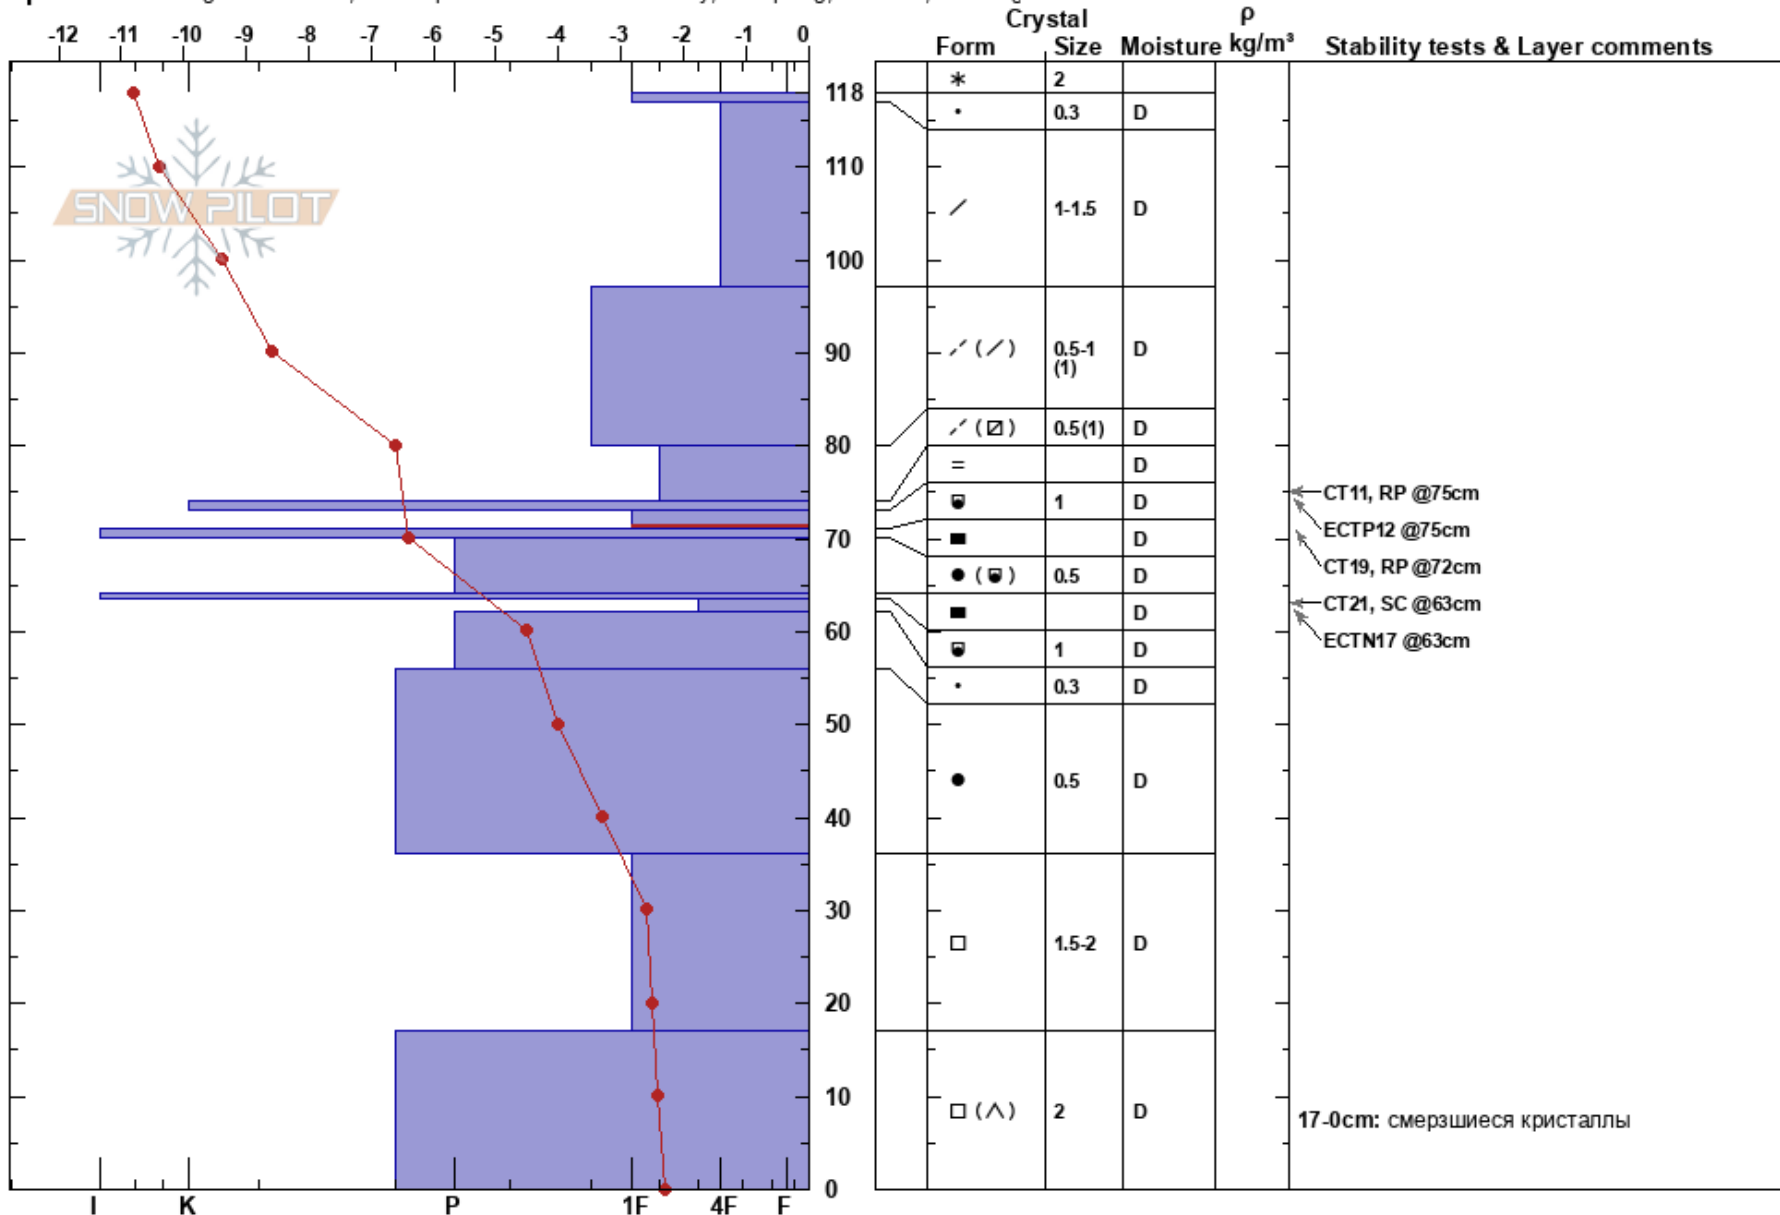

Av. Path #40  
 Khibiny mountains  
 Russia  
**Elevation:** 850 m  
**Aspect:** NE

Mikhail Ryabchikov  
 02/12/2019 - 12:30  
**Co-ord:** 529276E 7506274N  
**Slope Angle:** 35°  
**Wind Loading:** yes

**Stability:** Fair  
**Air Temperature:** -10.6°C  
**Sky Cover:** OVC  
**Precipitation:** S-1  
**Wind:** SW Moderate

**HS:** 118  
**PS:** 32  
 73-71cm: Problematic layer  
 17-0cm: смерзшиеся кристаллы

**Specifics:** Pit dug in a Ski Area; Pit is representative of backcountry; Collapsing, localized; Cracking

Notes: