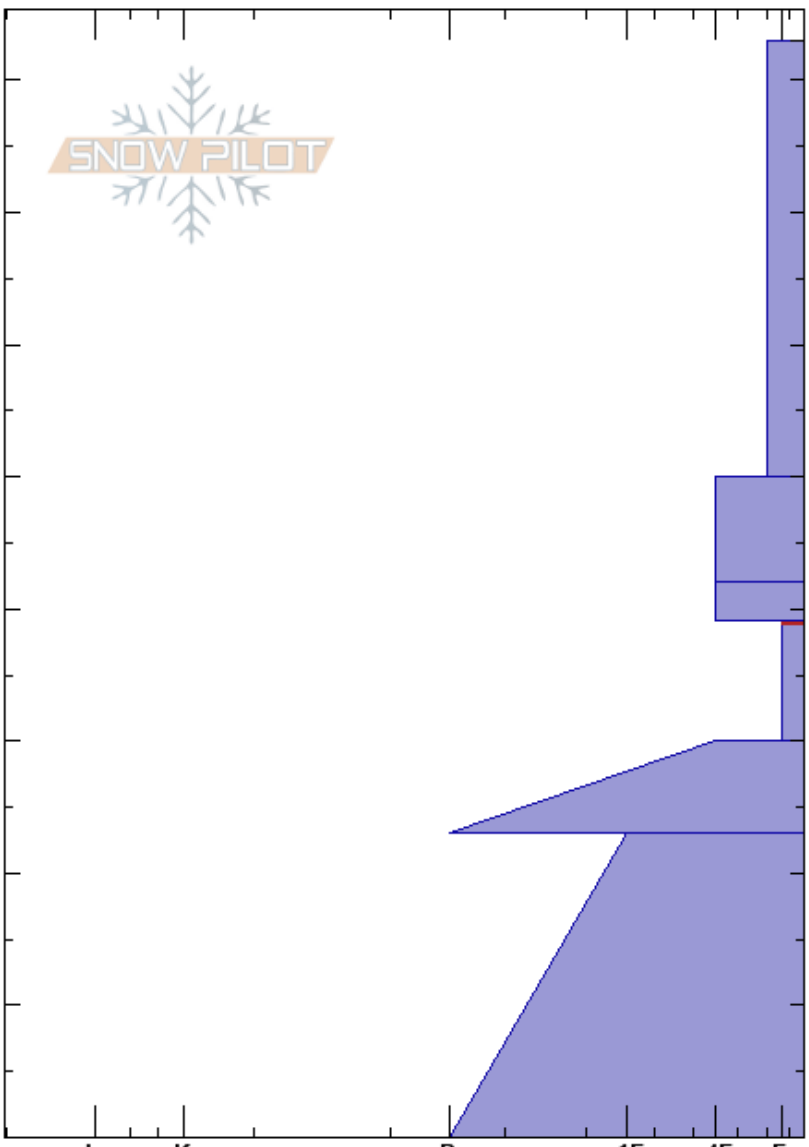

Whistler Bowl
 North Cascades, East WA
 Elevation: 7172 ft
 Aspect: 55°
 Specifics:

Hirshberg Josh
 11/30/2019 - 12:55pm
 Co-ord: 10U 669279W 5376784N
 Slope Angle: 36°
 Wind Loading: previous

Stability: **HS:83**
 Air Temperature: -10°C
 Sky Cover: BKN
 Precipitation: NO
 Wind: NE Light Breeze

Layer Notes:
 39-30cm: Problematic layer
 30-23cm: crust matrix
 23-0cm: crust matrix

Crystal Form	Crystal Size	Moisture	ρ kg/m ³	Stability tests & Layer comments
			D	
			D	
			D	← CT1, SP @39cm
□	0.5-1	D		
⊙(□)		D		30-23cm: crust matrix
⊙(□)		D		23-0cm: crust matrix