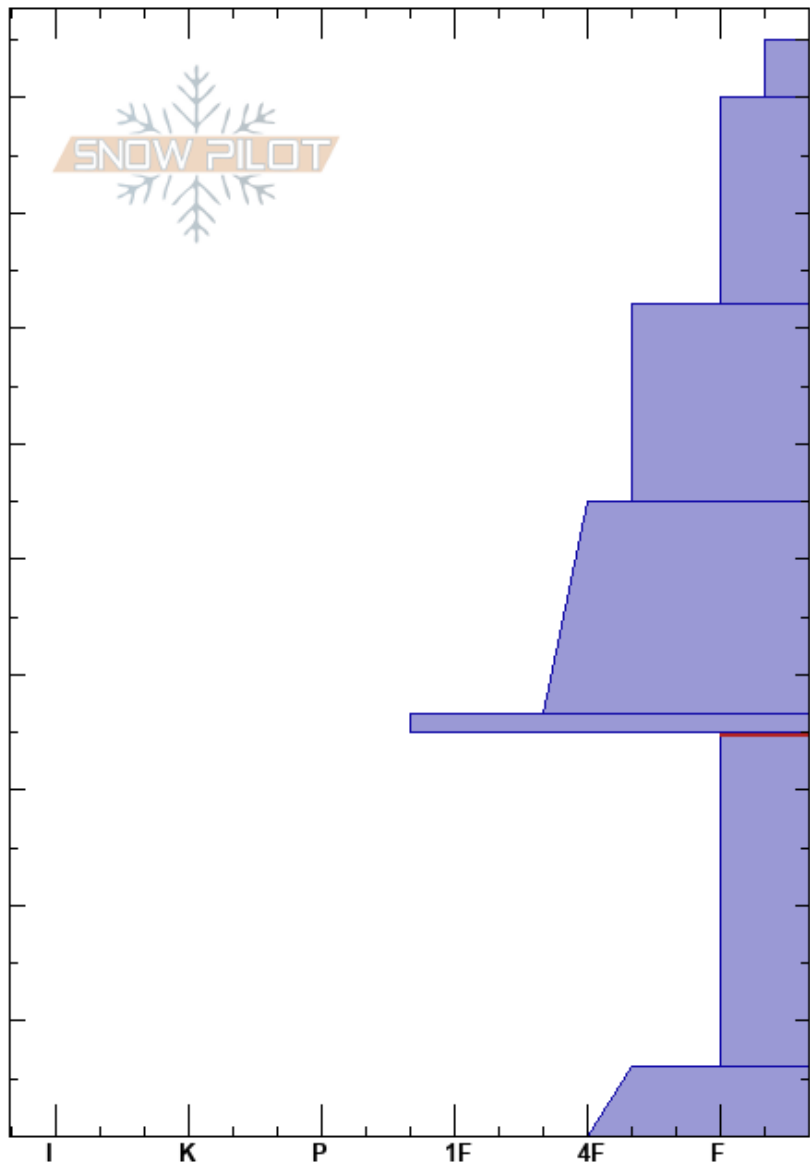

Beginner Bowl
 Bear River Range
 UT
 Elevation: 8869 ft
 Aspect: NE

toby weed
 12/02/2019 - 4:00pm
 Co-ord: 41.88485N, -111.64501W
 Slope Angle: 23°
 Wind Loading: yes

Stability: Fair Unstable
 Air Temperature: 29°F
 Sky Cover: OVC
 Precipitation: S2
 Wind: SW Moderate

HS:95
 PF:80
 PS:15
 35-6cm: Problematic layer

Specifics: Collapsing, localized; Cracking; Ski tracks on slope; We skied slope

Elevation (ft)	Crystal		Moisture	ρ kg/m ³	Stability tests & Layer comments
	Form	Size			
95	+				
80	/ (•)				
70	/ _r (•)				
55	•				ECTN13 @55cm CT12, Q2 @55cm
35	∅ (□)				ECTP16 @35cm CT16, Q1 @35cm
20	□	2			
0					