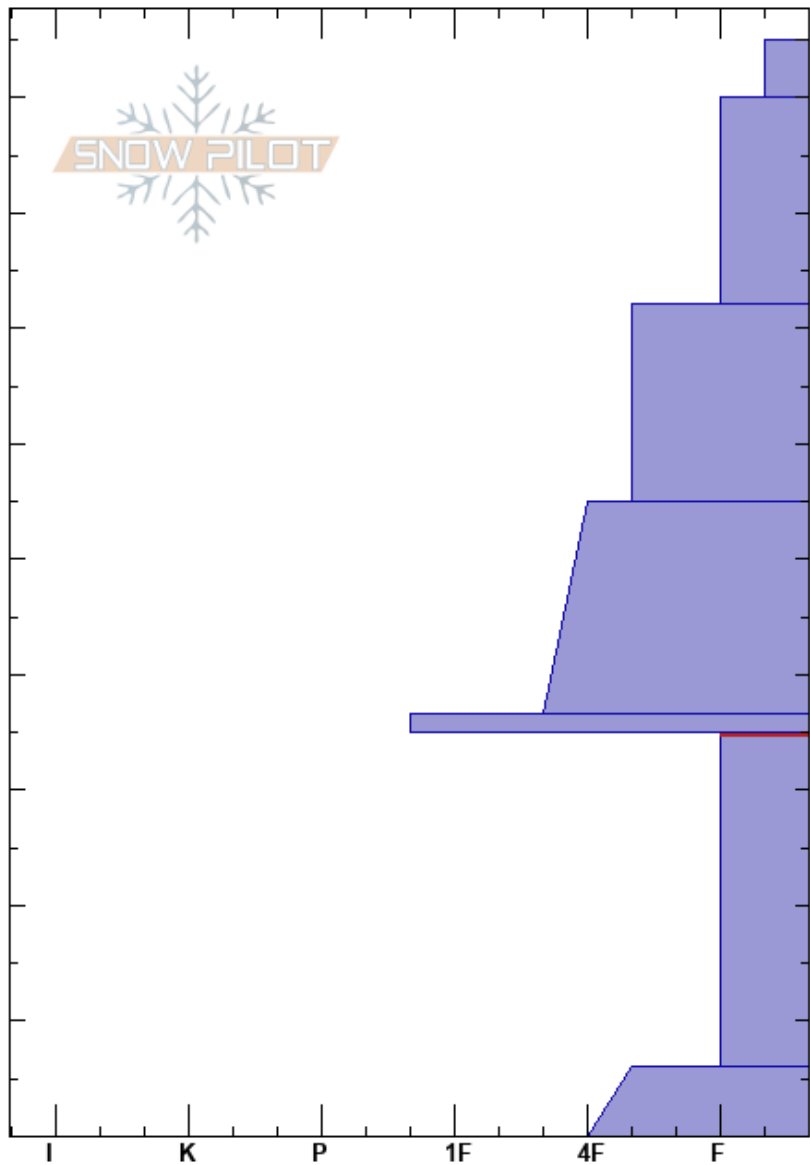

Beginner Bowl
 Bear River Range
 UT
 Elevation: 8869 ft
 Aspect: NE

toby weed
 12/02/2019 - 4:00pm
 Co-ord: 41.88485N, -111.64501W
 Slope Angle: 23°
 Wind Loading: yes

Stability: Fair Unstable
 Air Temperature: 29°F
 Sky Cover: OVC
 Precipitation: S2
 Wind: SW Moderate

HS:95
 PF:80
 PS:15
 35-6cm: Problematic layer

Specifics: Collapsing, localized; Cracking; Ski tracks on slope; We skied slope

Height (cm)	Crystal		Moisture	ρ kg/m ³	Stability tests & Layer comments
	Form	Size			
95	+				
80	/ (•)				
70	/ _r (•)				
55	•				ECTN13 @55cm CT12, Q2 @55cm
35	∅ (□)				ECTP16 @35cm CT16, Q1 @35cm
20	□	2			
0					