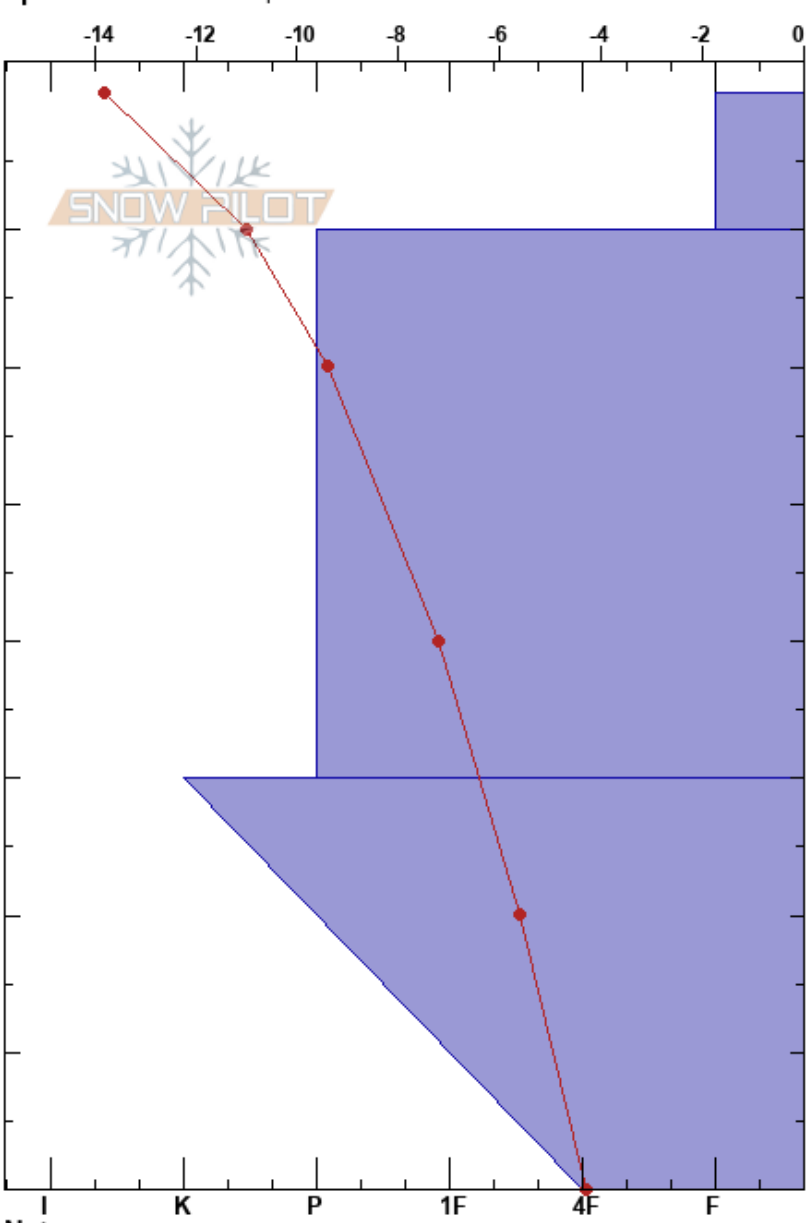

Kyrkjeoksla, Leirvassbu
 Jotunheimen
 Norway
Elevation: 1520 m
Aspect: 300°
Specifics: We skied slope

Aanon Clausen
 09/02/2017 - 12:00
Co-ord: 91941E 22572N
Slope Angle: 17°
Wind Loading: previous

Stability: Good **HS:**80
Air Temperature: -12°C **PF:**25
Sky Cover: FEW
Precipitation: NO
Wind: SE Calm

Layer Notes:

Form	Crystal		ρ kg/m ³	Stability tests & Layer comments
	Size	Moisture		
/	0.5			
• (○)	0.3-1			
♥ (□)	1-3			

Notes: No signs of instability

ECTX
 CTN