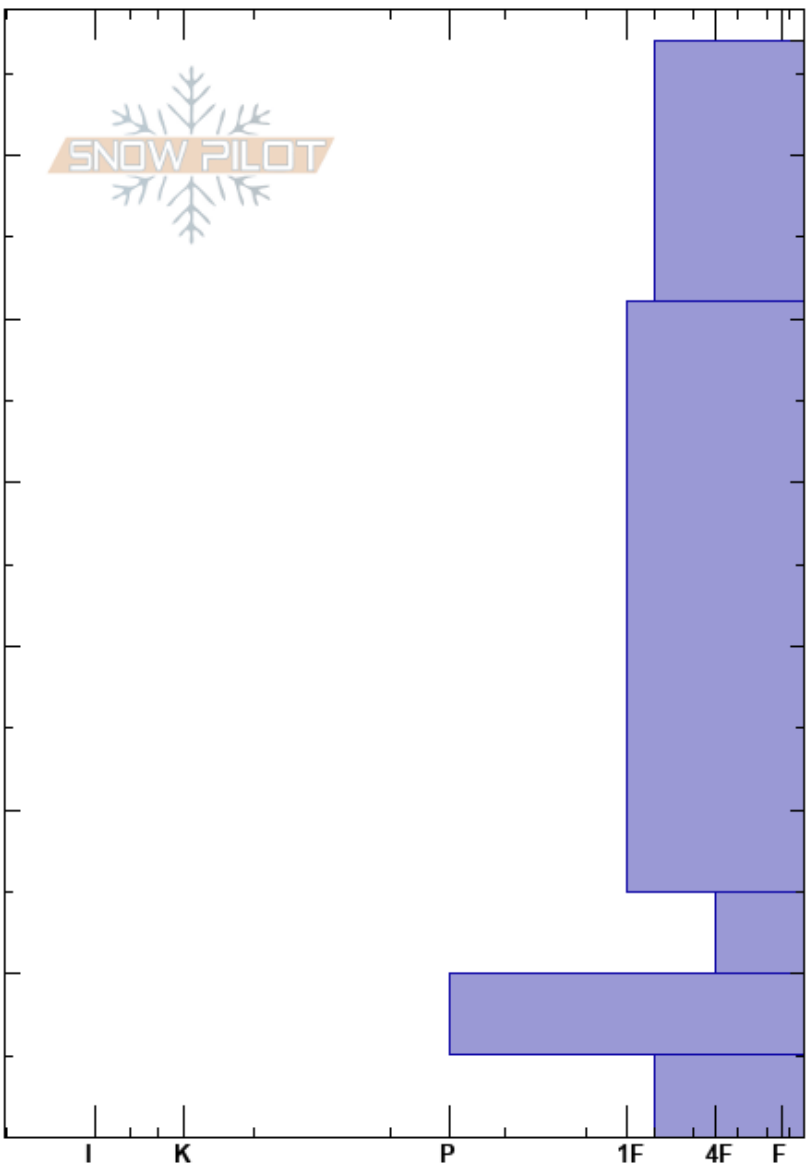

191202 Little Prof
 Vail/Summit County
 CO
Elevation: 11995 ft
Aspect: SE
Specifics:

Ryan Zarter
 12/02/2019 - 1:20pm
Co-ord: 39.64760N, -105.87870W
Slope Angle: 35°
Wind Loading: yes

Stability:
Air Temperature: -2°C
Sky Cover: FEW
Precipitation: NO
Wind: W Moderate

HS:67

Layer Notes:

Crystal Form	Crystal Size	Moisture	ρ kg/m ³	Stability tests & Layer comments
•	0.5	D		
				← ECTN13 @51cm
•	0.5	D		
				← ECTP24 @15cm
□ (●)	1(1)	D		
⊙⊙		D		
^	3	D		

Notes: