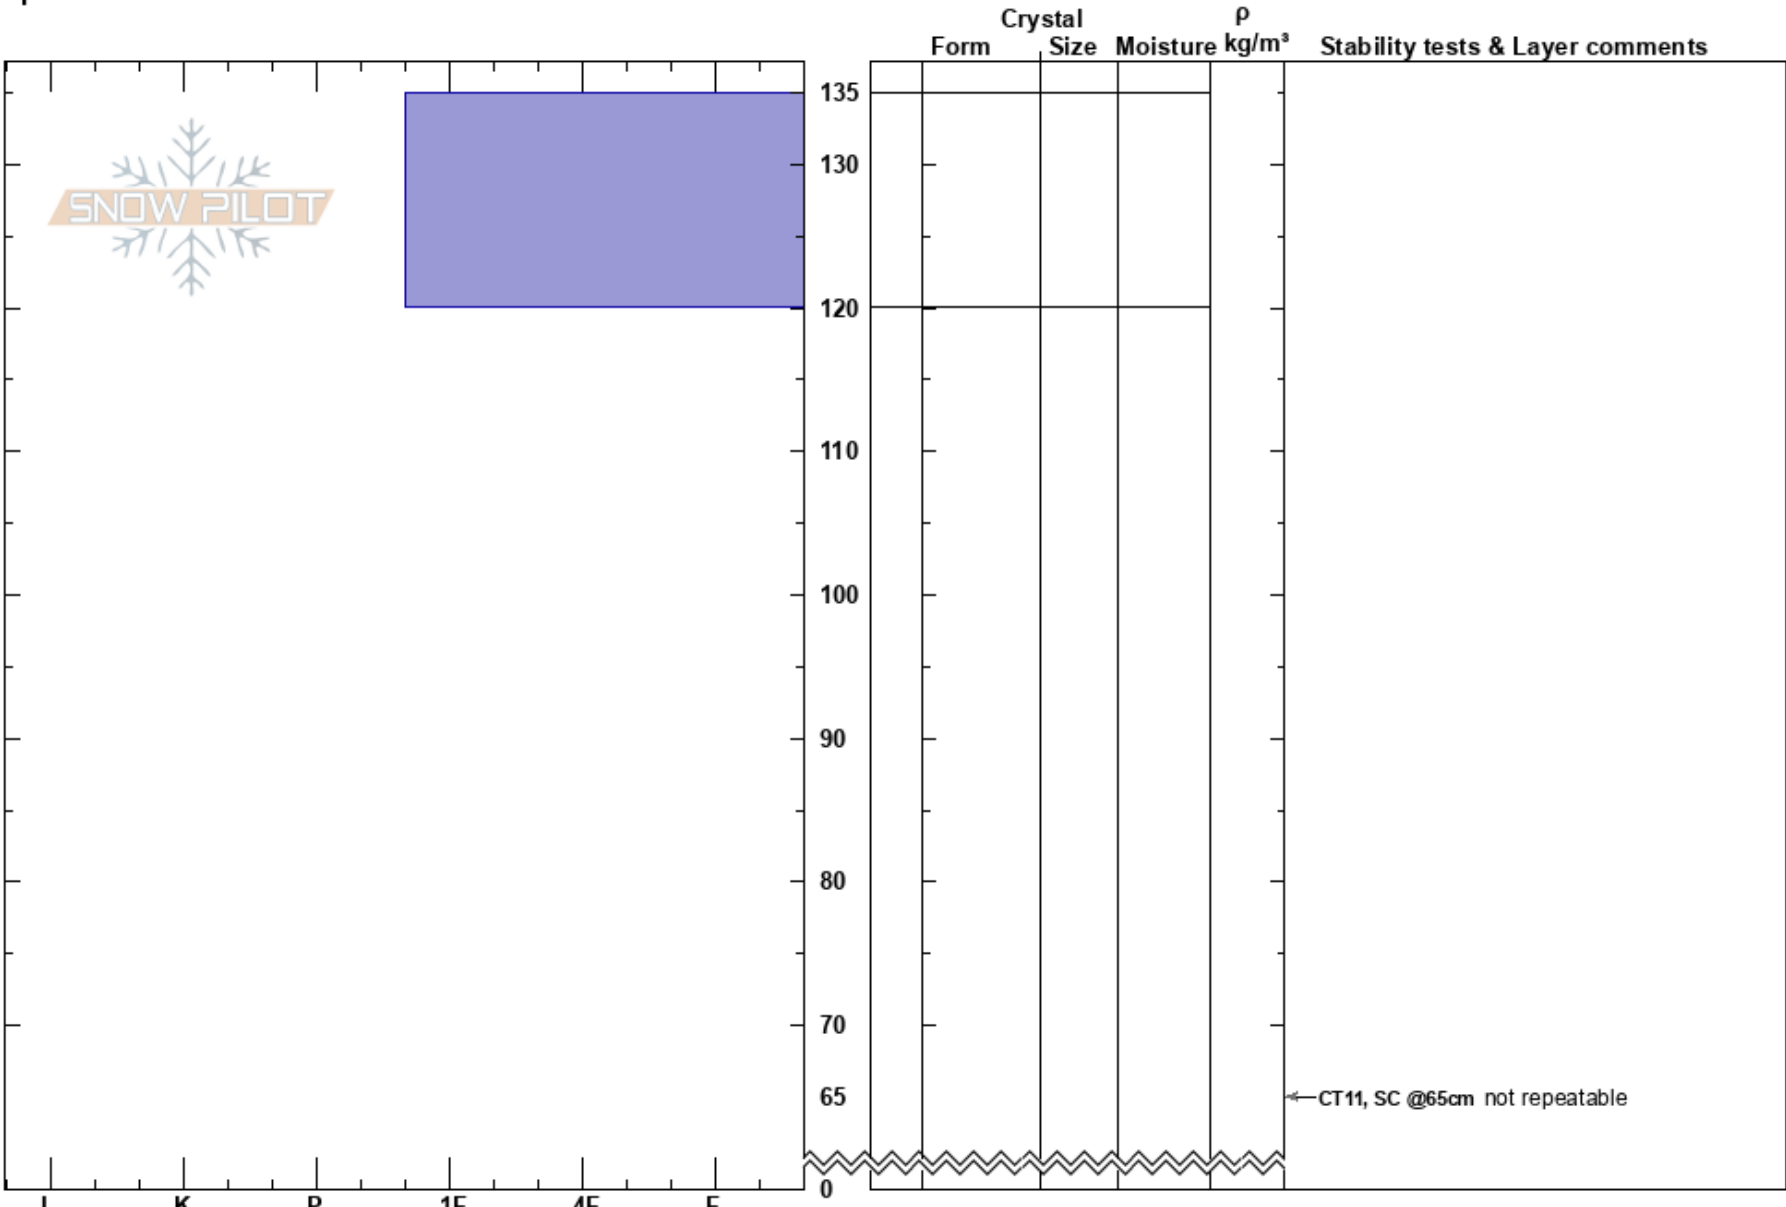

191201 picnic
Whistler
BC
Elevation: 2100 m
Aspect: 90°
Specifics:

kirk becker
01/12/2019 - 11:00
Co-ord:
Slope Angle: 30°
Wind Loading:

Stability:
Air Temperature: -6°C
Sky Cover: OVC
Precipitation: NO
Wind: S Light Breeze

HS:135
PF:10
PS:5
Layer Notes:

Notes:

I K P 1F 4F F