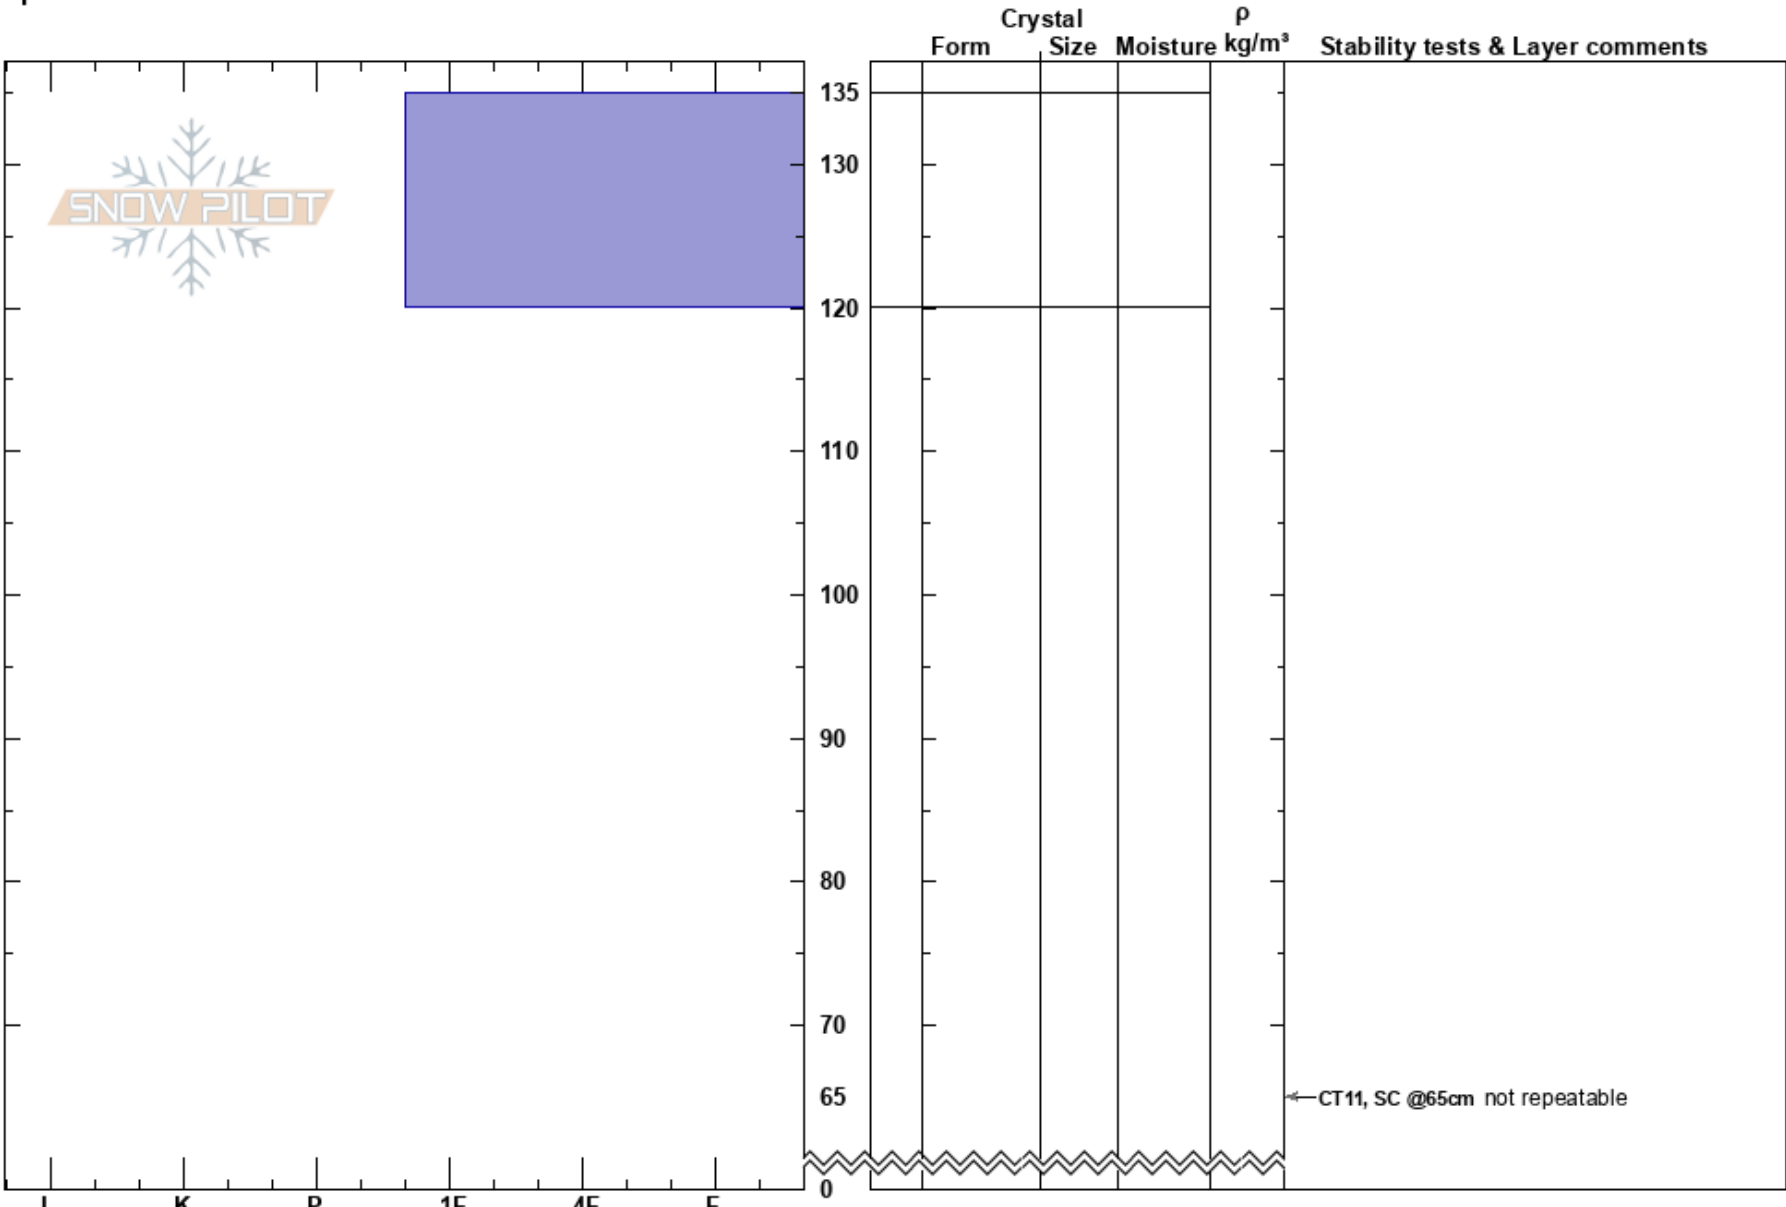

191201 picnic
 Whistler
 BC
 Elevation: 2100 m
 Aspect: 90°
 Specifics:

kirk becker
 01/12/2019 - 11:00
 Co-ord:
 Slope Angle: 30°
 Wind Loading:

Stability:
 Air Temperature: -6°C
 Sky Cover: OVC
 Precipitation: NO
 Wind: S Light Breeze

HS:135
 PF:10
 PS:5
 Layer Notes:

Notes: