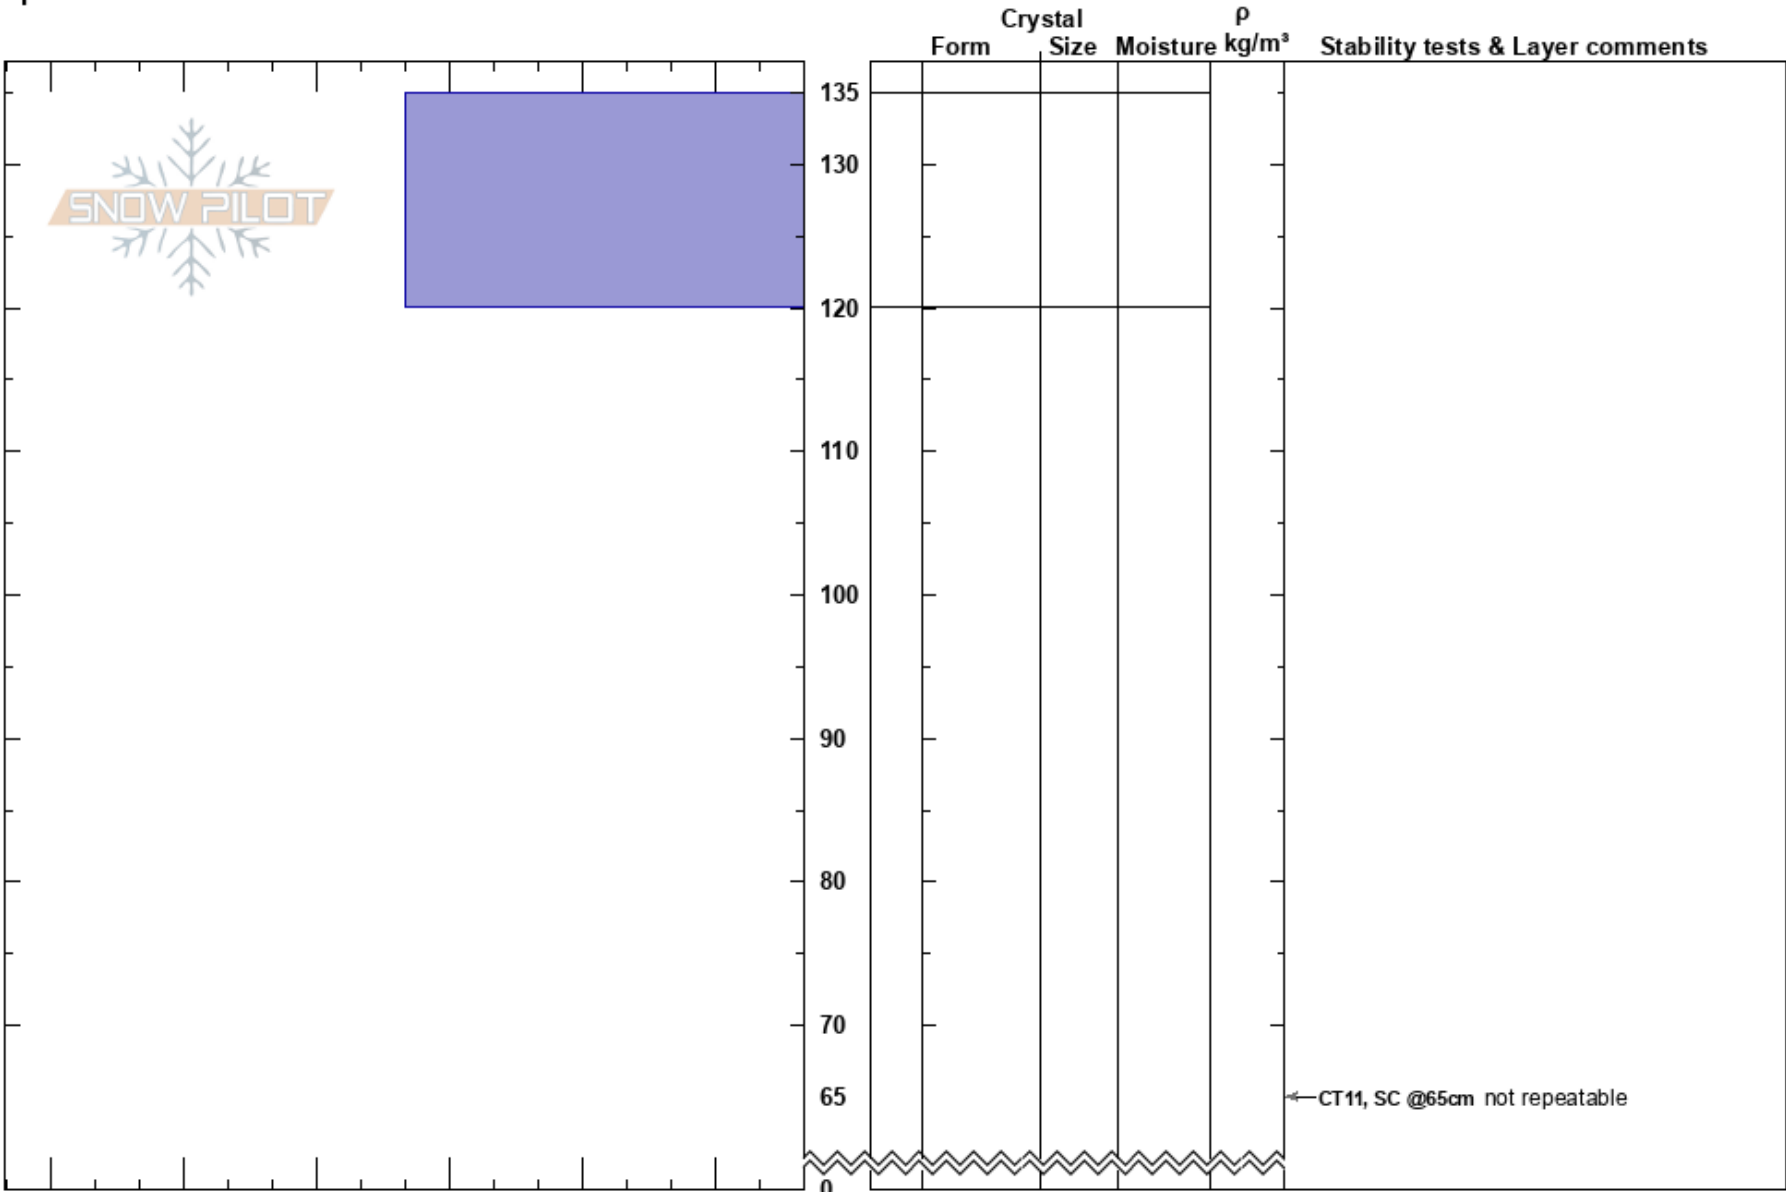

191201 picnic  
Whistler  
BC  
Elevation: 2100 m  
Aspect: 90°  
Specifics:

kirk becker  
01/12/2019 - 11:00  
Co-ord:  
Slope Angle: 30°  
Wind Loading:

Stability:  
Air Temperature: -6°C  
Sky Cover: OVC  
Precipitation: NO  
Wind: S Light Breeze

HS:135  
PF:10  
PS:5  
Layer Notes:

Notes: