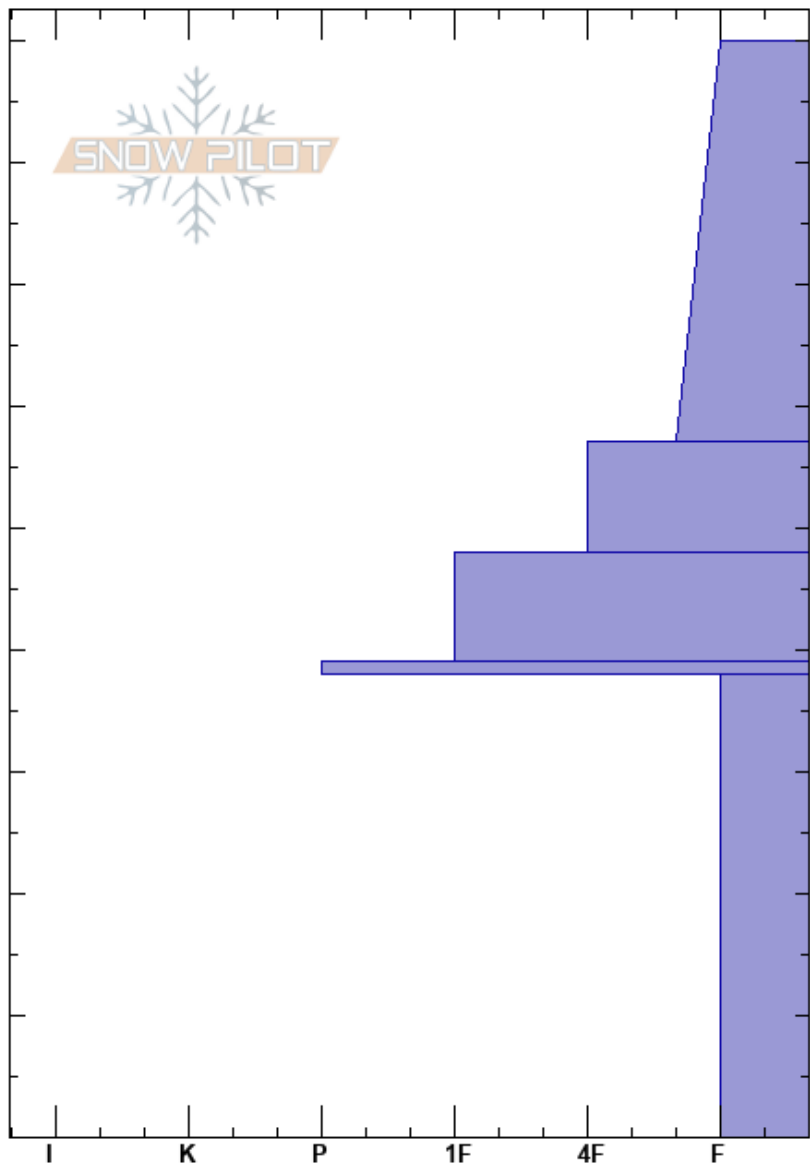

Silver Fork
 Wasatch Range
 UT
 Elevation: 9895 ft
 Aspect: NE

Bo Torrey
 12/01/2019 - 1:30am
 Co-ord: 40.60315N, -111.63108W
 Slope Angle: 31°
 Wind Loading: no

Stability: Poor
 Air Temperature:
 Sky Cover: CLR
 Precipitation: NO
 Wind: W Calm

HS:90
 Layer Notes:
 39-38cm: Firm crust
 38-0cm: Problematic layer

Specifics: Collapsing, localized; Recent avalanche activity on similar slopes

Crystal Form	Crystal Size	Moisture	ρ kg/m ³	Stability tests & Layer comments
+				
/				←ECTN11 @53cm
/				
○				39-38cm: Firm crust
				←ECTP17 @25cm
□	2-2.5			