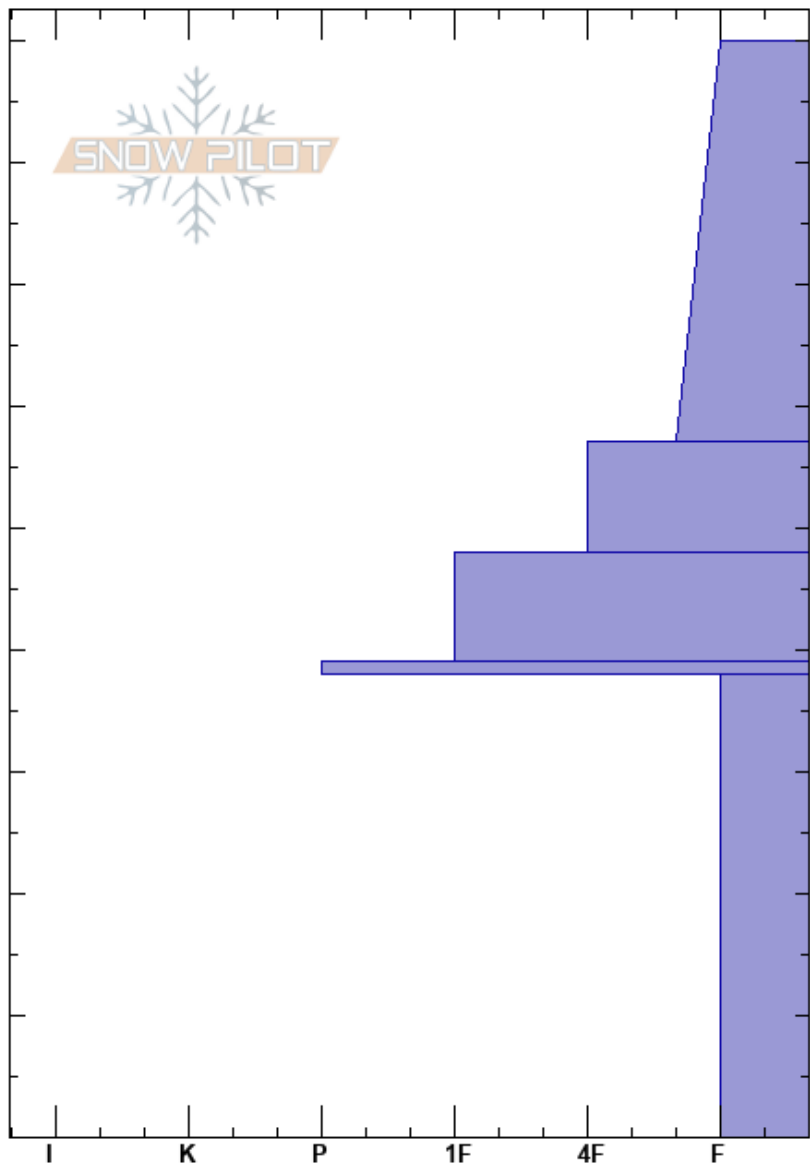

Silver Fork
 Wasatch Range
 UT
 Elevation: 9895 ft
 Aspect: NE

Bo Torrey
 12/01/2019 - 1:30am
 Co-ord: 40.60315N, -111.63108W
 Slope Angle: 31°
 Wind Loading: no

Stability: Poor
 Air Temperature:
 Sky Cover: CLR
 Precipitation: NO
 Wind: W Calm

HS:90
 Layer Notes:
 39-38cm: Firm crust
 38-0cm: Problematic layer

Specifics: Collapsing, localized; Recent avalanche activity on similar slopes

Depth (cm)	Crystal		Moisture	ρ kg/m ³	Stability tests & Layer comments
	Form	Size			
90 - 80					
80 - 70	+				
70 - 60					
60 - 55					
55 - 50	/				← ECTN11 @53cm
50 - 48	/				
48 - 40	○				39-38cm: Firm crust
40 - 38					
38 - 25					← ECTP17 @25cm
25 - 20	□	2-2.5			
20 - 10					
10 - 0					