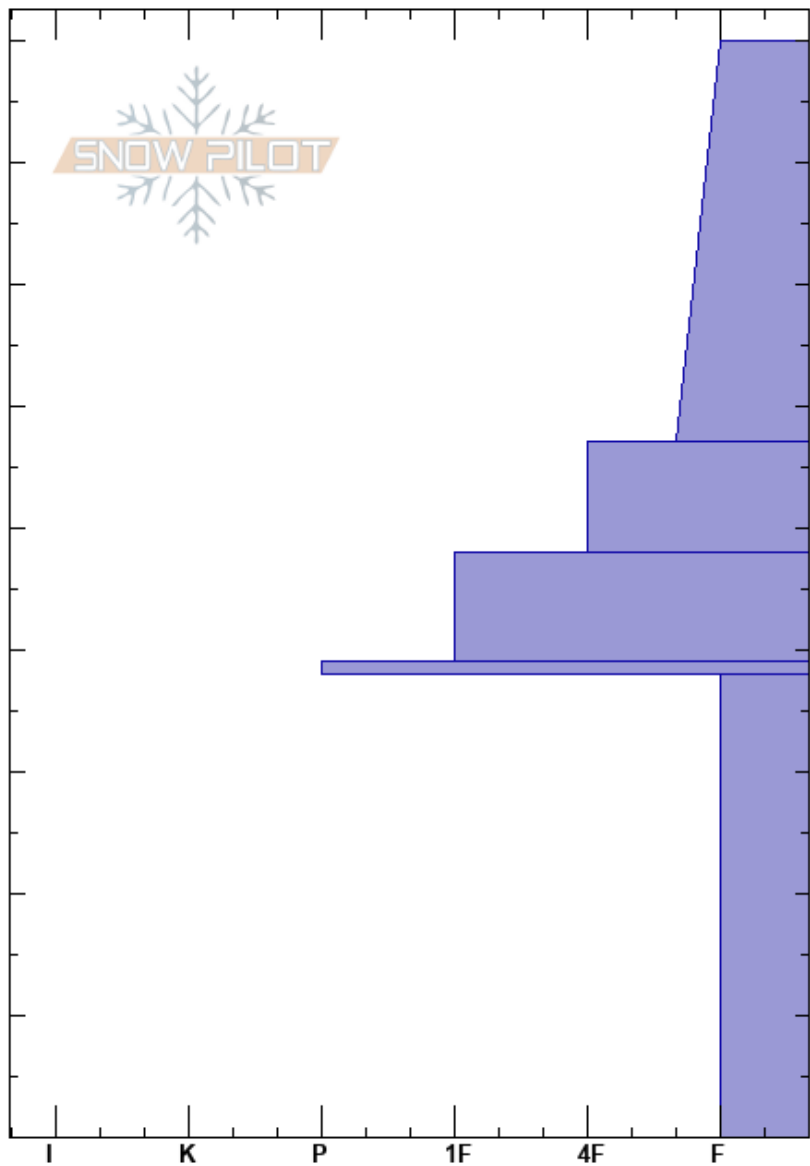

Silver Fork
 Wasatch Range
 UT
 Elevation: 9895 ft
 Aspect: NE

Bo Torrey
 12/01/2019 - 1:30am
 Co-ord: 40.60315N, -111.63108W
 Slope Angle: 31°
 Wind Loading: no

Stability: Poor
 Air Temperature:
 Sky Cover: CLR
 Precipitation: NO
 Wind: W Calm

HS:90
 Layer Notes:
 39-38cm: Firm crust
 38-0cm: Problematic layer

Specifics: Collapsing, localized; Recent avalanche activity on similar slopes

Depth (cm)	Crystal		Moisture	ρ kg/m ³	Stability tests & Layer comments
	Form	Size			
90 - 80					
80 - 70	+				
70 - 60					
60 - 55					
55 - 50	/				←ECTN11 @53cm
50 - 48	/				
48 - 40	o				39-38cm: Firm crust
40 - 38					
38 - 25					←ECTP17 @25cm
25 - 20	□	2-2.5			
20 - 10					
10 - 0					