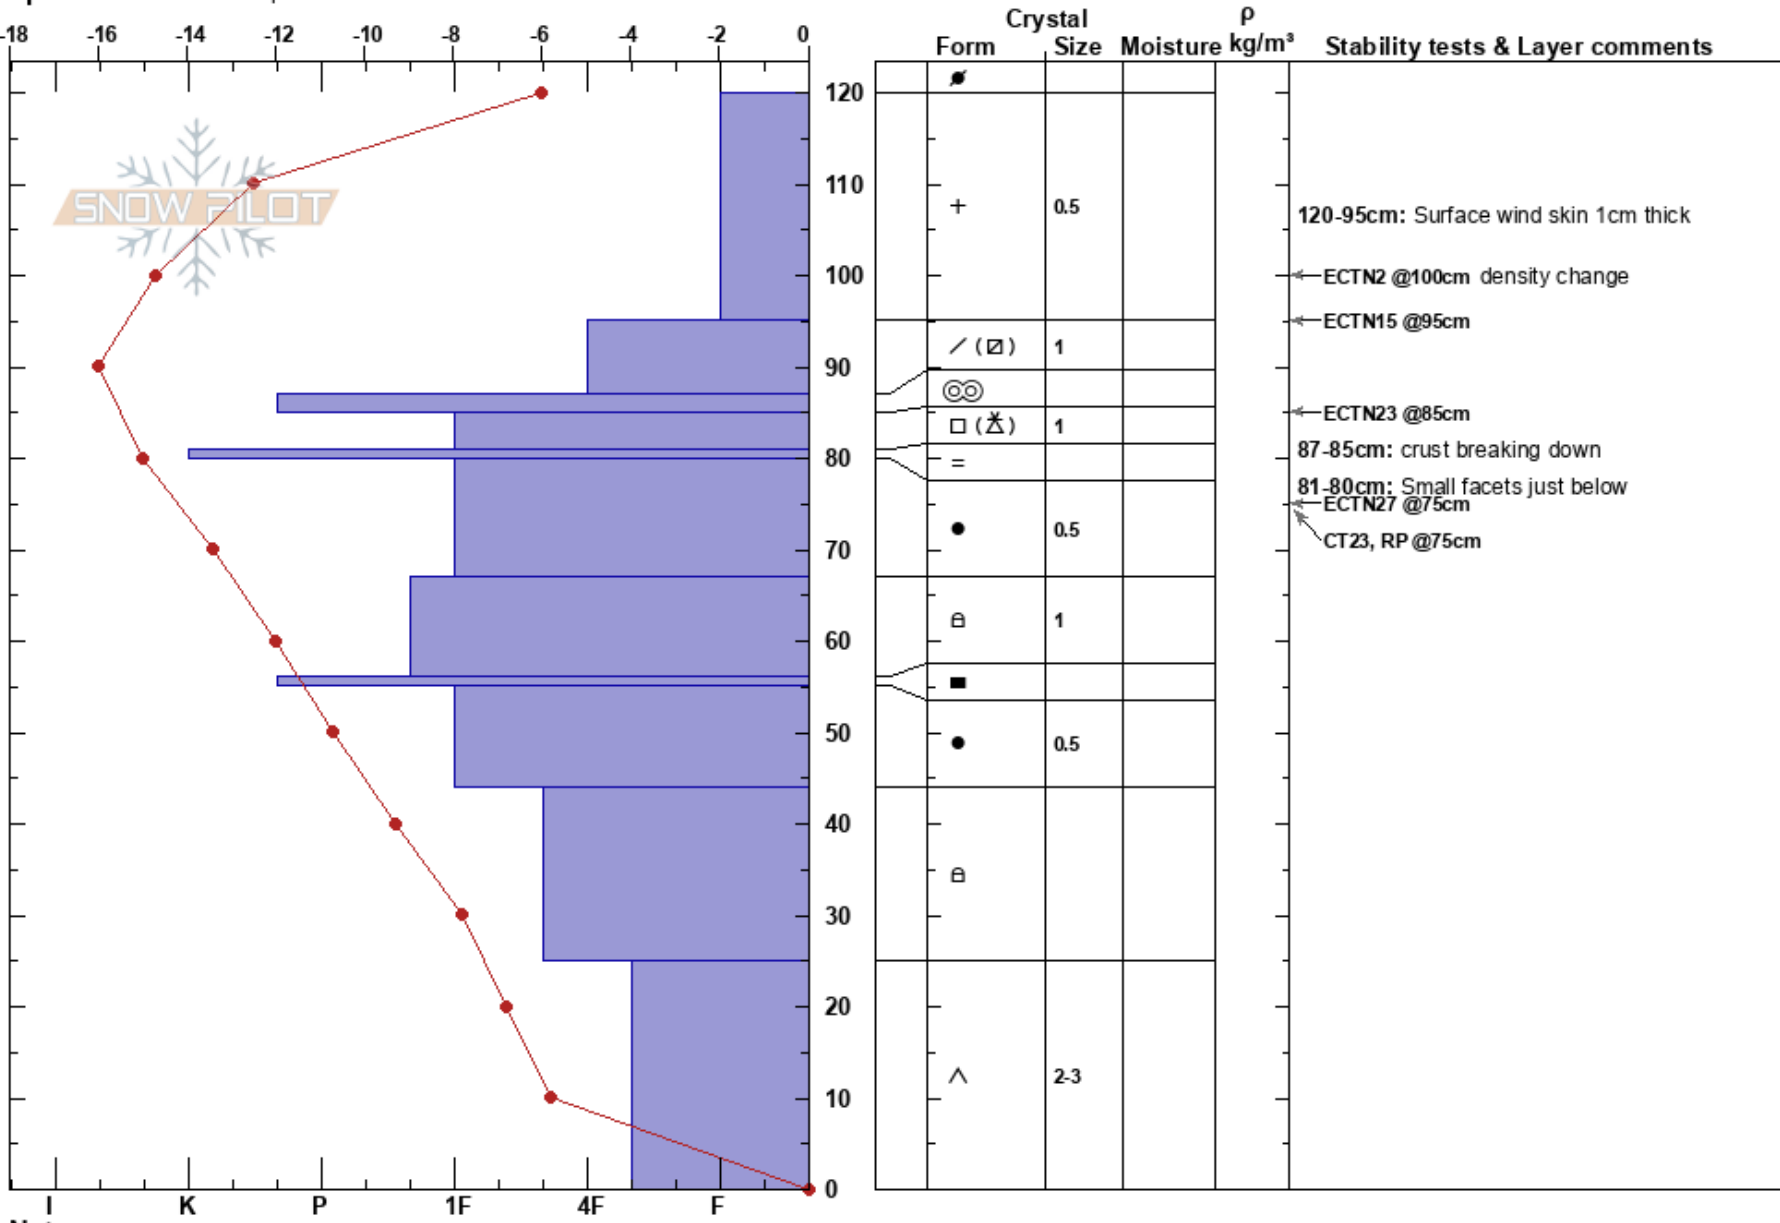

Below Dogleg
 Bridger Range
 MT
Elevation: 7591 ft
Aspect: NE
Specifics: We skied slope

Zachary Miller
 12/01/2019 - 1:30pm
Co-ord: 45.83429N, -110.93410W
Slope Angle: 30°
Wind Loading:

Stability: Good **HS:** 120
Air Temperature: -3°C
Sky Cover: BKN
Precipitation: NO
Wind: S Calm

Layer Notes:
 120-95cm: Surface wind skin 1cm thick
 87-85cm: crust breaking down
 85-81cm: Problematic layer
 81-80cm: Small facets just below

Notes: S wind picks up around 2pm