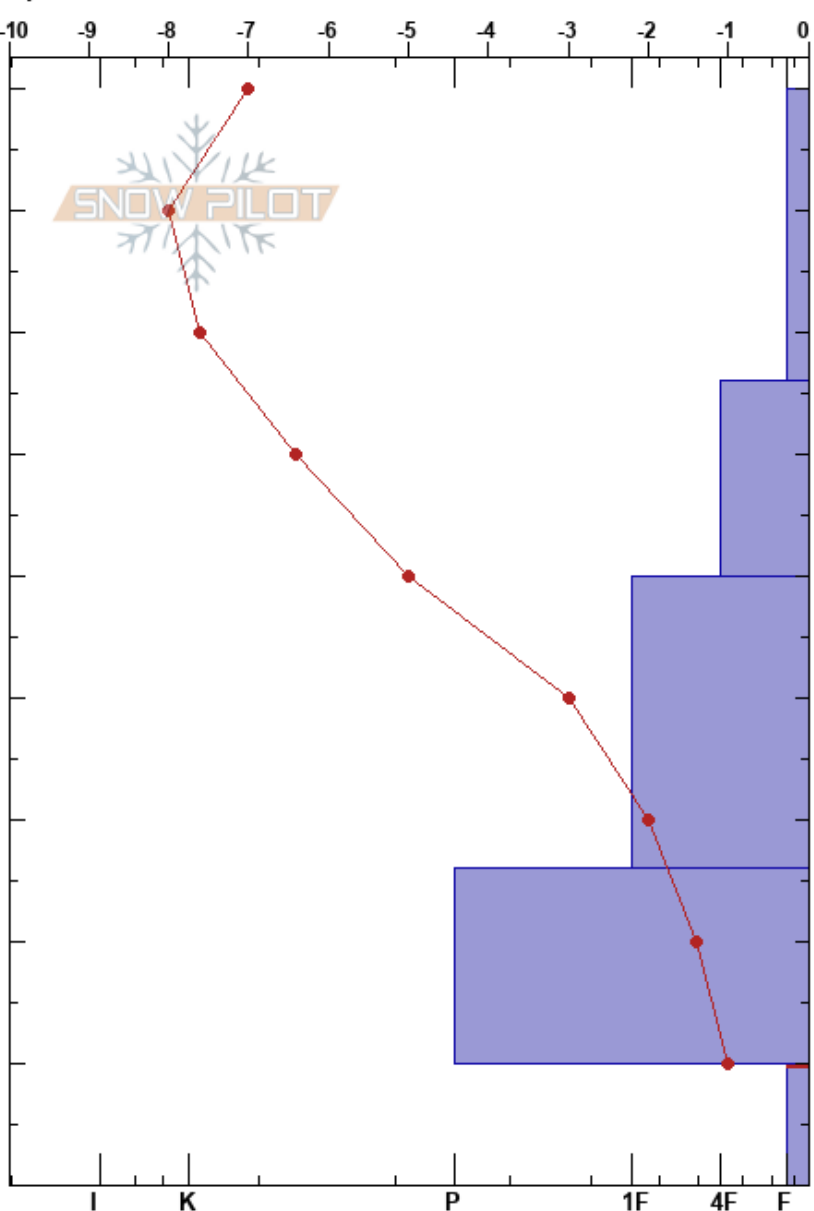

Sunshine Bowl R  
 Wasatch Range  
 UT  
 Elevation: 7434 ft  
 Aspect: NE

Jon Hall  
 12/01/2019 - 2:00pm  
 Co-ord: 41.19810N, -111.85410E  
 Slope Angle: 28°  
 Wind Loading: no

Stability: **HS:90**  
 Air Temperature: -3.6°C **PF:80**  
 Sky Cover: FEW **PS:30**  
 Precipitation: NO  
 Wind: W Light Breeze

10-0cm: Problematic layer

**Specifics:** Pit dug in a Ski Area; Pit is representative of backcountry; Ski tracks on slope; We skied slope

Form	Crystal Size	Moisture	$\rho$ kg/m <sup>3</sup>	Stability tests & Layer comments
*	2			
/ (*)				
.				← CT11, PC @60cm
.				
⊖				
^				← ECTN24 @10cm