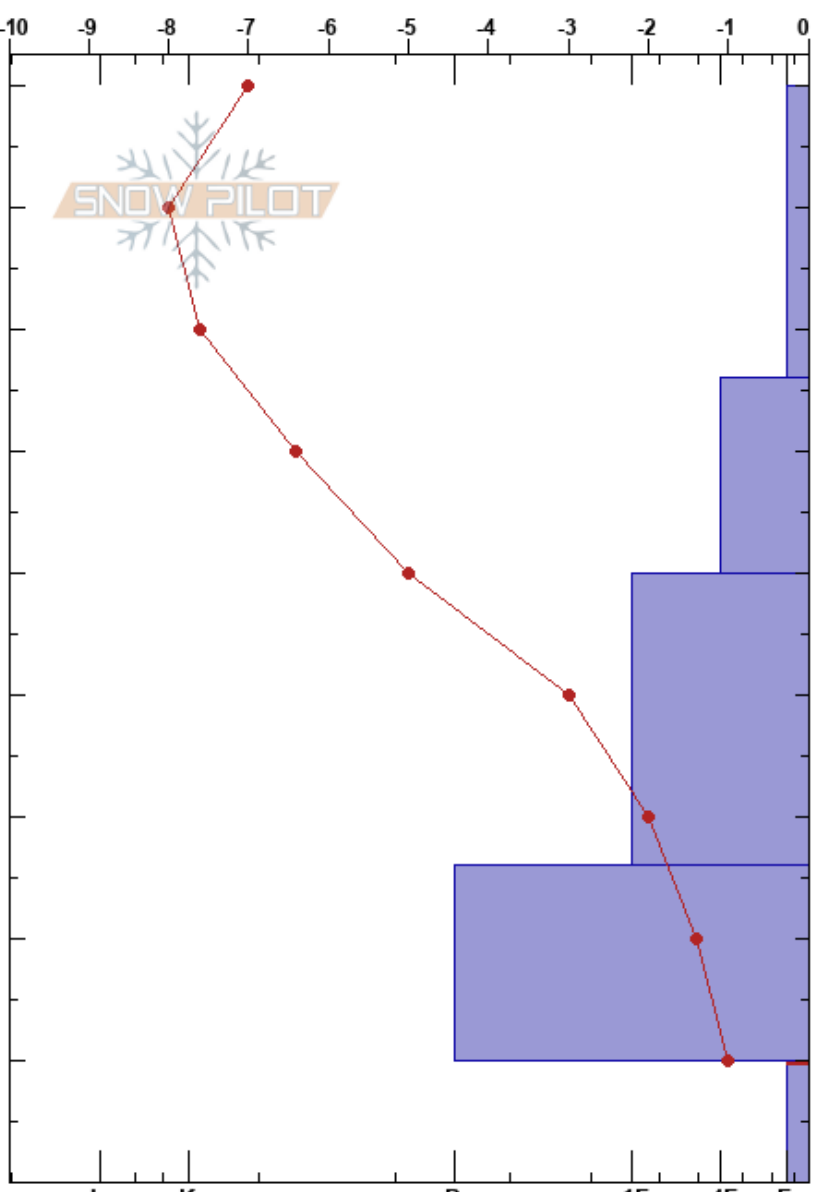

Sunshine Bowl R  
 Wasatch Range  
 UT  
 Elevation: 7434 ft  
 Aspect: NE

Jon Hall  
 12/01/2019 - 2:00pm  
 Co-ord: 41.19810N, -111.85410E  
 Slope Angle: 28°  
 Wind Loading: no

Stability:  
 Air Temperature: -3.6°C  
 Sky Cover: FEW  
 Precipitation: NO  
 Wind: W Light Breeze

HS:90  
 PF:80  
 PS:30  
 10-0cm: Problematic layer

Specifics: Pit dug in a Ski Area; Pit is representative of backcountry; Ski tracks on slope; We skied slope

Crystal Form	Crystal Size	Moisture	$\rho$ kg/m <sup>3</sup>	Stability tests & Layer comments
*	2			
/ (*)				
.				← CT11, PC @60cm
.				
⊖				
^				← ECTN24 @10cm