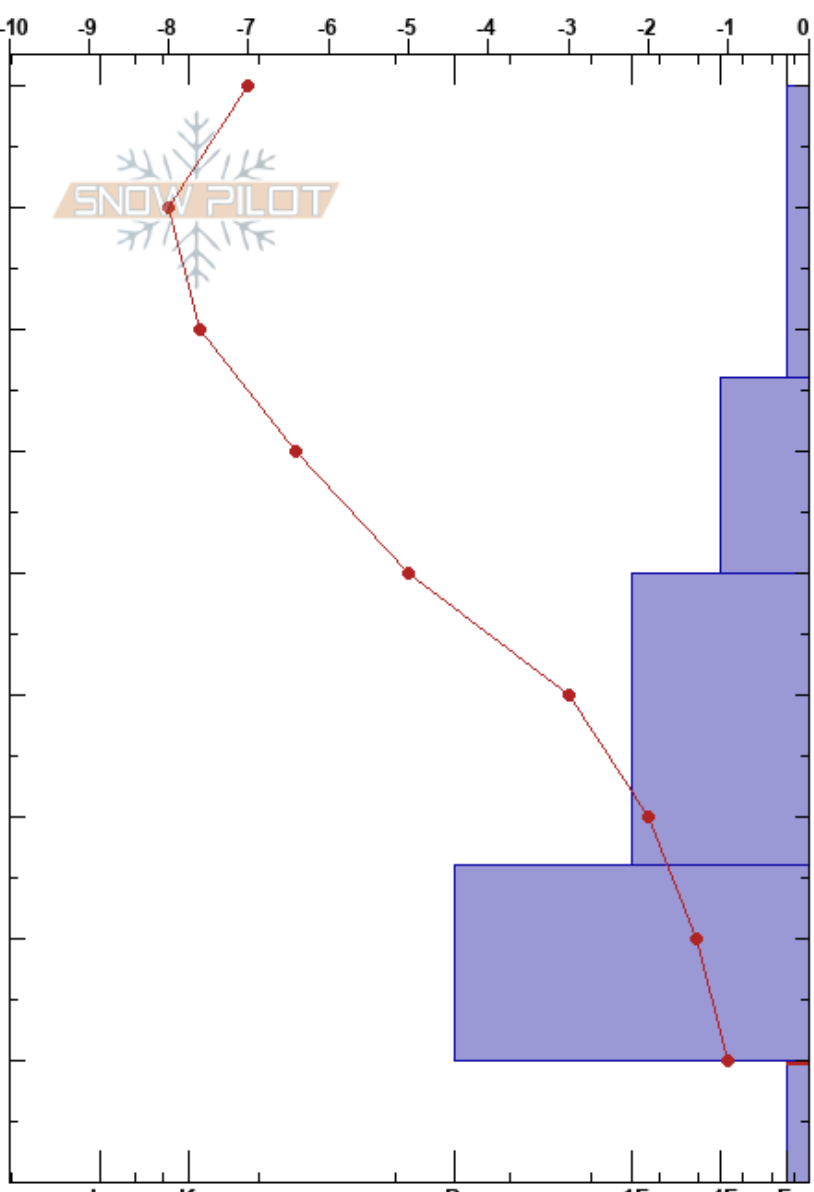

Sunshine Bowl R
 Wasatch Range
 UT
 Elevation: 7434 ft
 Aspect: NE

Jon Hall
 12/01/2019 - 2:00pm
 Co-ord: 41.19810N, -111.85410E
 Slope Angle: 28°
 Wind Loading: no

Stability:
 Air Temperature: -3.6°C
 Sky Cover: FEW
 Precipitation: NO
 Wind: W Light Breeze

HS:90
 PF:80
 PS:30
 10-0cm: Problematic layer

Specifics: Pit dug in a Ski Area; Pit is representative of backcountry; Ski tracks on slope; We skied slope

Crystal Form	Crystal Size	Moisture	ρ kg/m ³	Stability tests & Layer comments
*	2			
/ (*)				
.				← CT11, PC @60cm
.				
⊖				
^				← ECTN24 @10cm