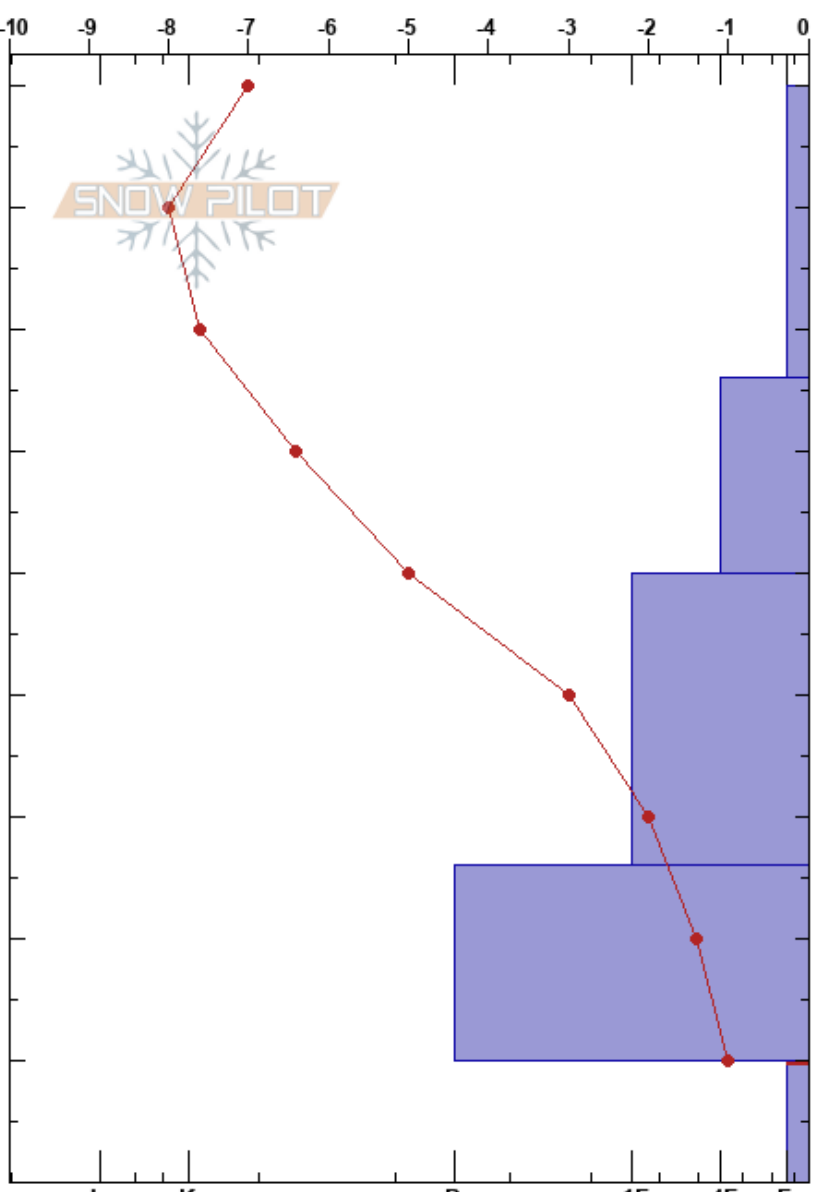

Sunshine Bowl R
 Wasatch Range
 UT
 Elevation: 7434 ft
 Aspect: NE

Jon Hall
 12/01/2019 - 2:00pm
 Co-ord: 41.19810N, -111.85410E
 Slope Angle: 28°
 Wind Loading: no

Stability:
 Air Temperature: -3.6°C
 Sky Cover: FEW
 Precipitation: NO
 Wind: W Light Breeze

HS:90
 PF:80
 PS:30
 10-0cm: Problematic layer

Specifics: Pit dug in a Ski Area; Pit is representative of backcountry; Ski tracks on slope; We skied slope

Depth (cm)	Crystal		Moisture	ρ kg/m ³	Stability tests & Layer comments
	Form	Size			
90	*	2			
80	/ (*)				
70					
60	.				← CT11, PC @60cm
50					
40	.				
30					
20	⊖				
10					← ECTN24 @10cm
0	^				